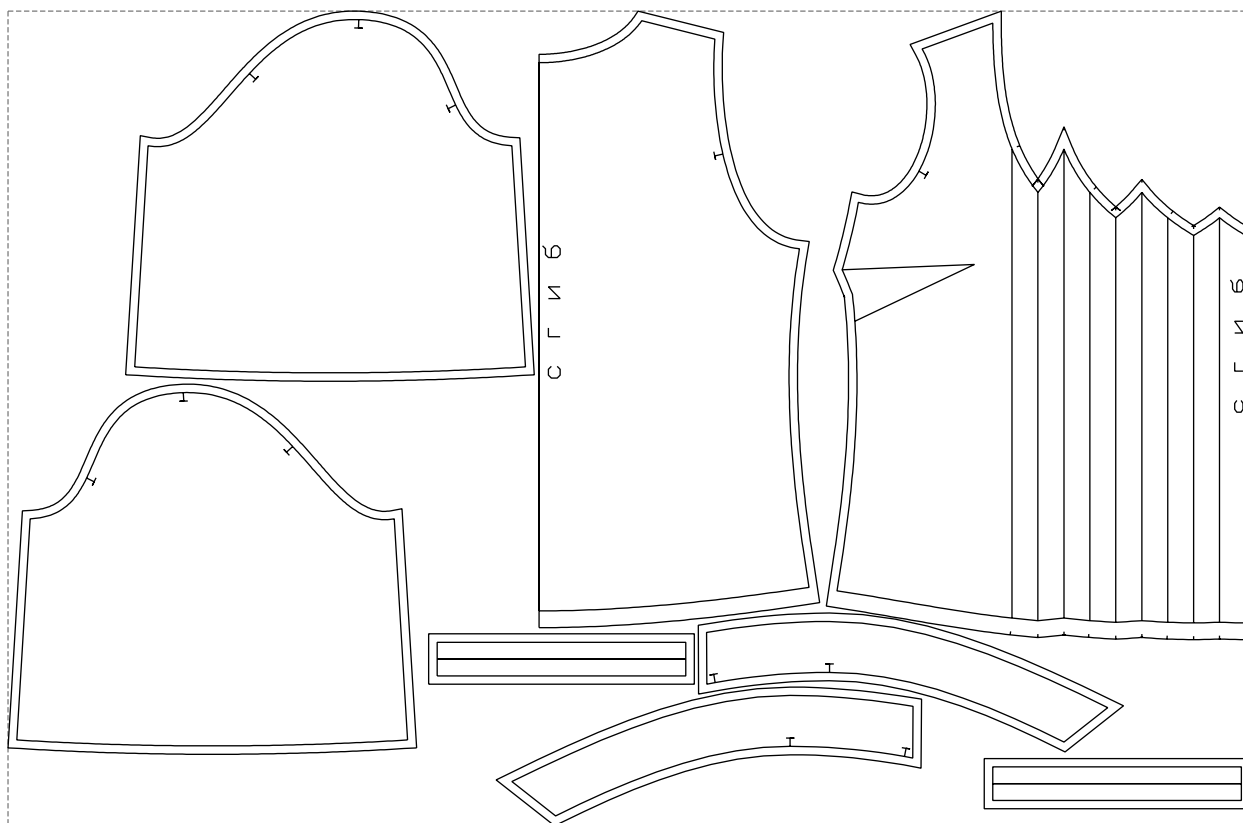

Not for print

Paper size: A4, size:1399.00 x748.64 mm

# Example

size:1478.95 x970.40 mm

Maneken =1 ver.0

rz\_1=170

rz\_16=108

rz\_17=92.5

rz\_18=89.2

rz\_19=116