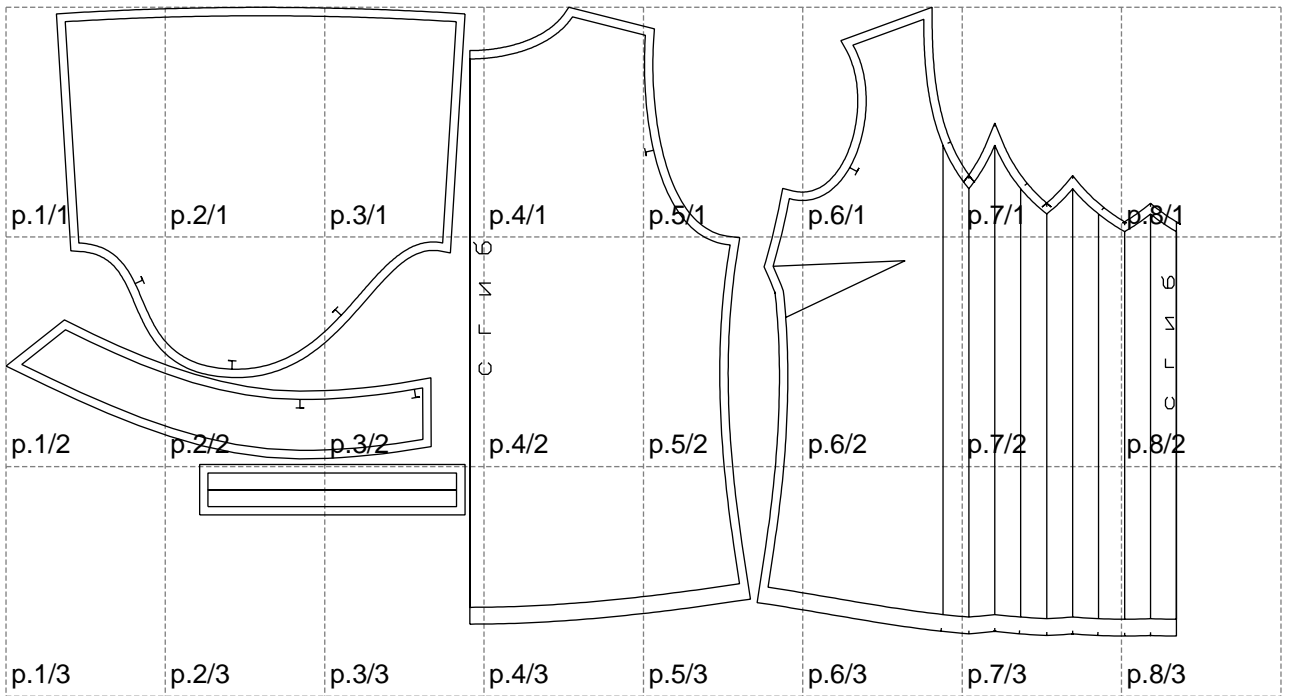

Not for print

Paper size: A4, size:1399.00 x748.64 mm

# Example

size:1478.95 x970.40 mm

Maneken =1 ver.0

rz\_1=170

rz\_16=108

rz\_17=92.5

rz\_18=89.2

rz\_19=116

rz\_20=113

---

. . . . .  
. . . . .  
. . . . .