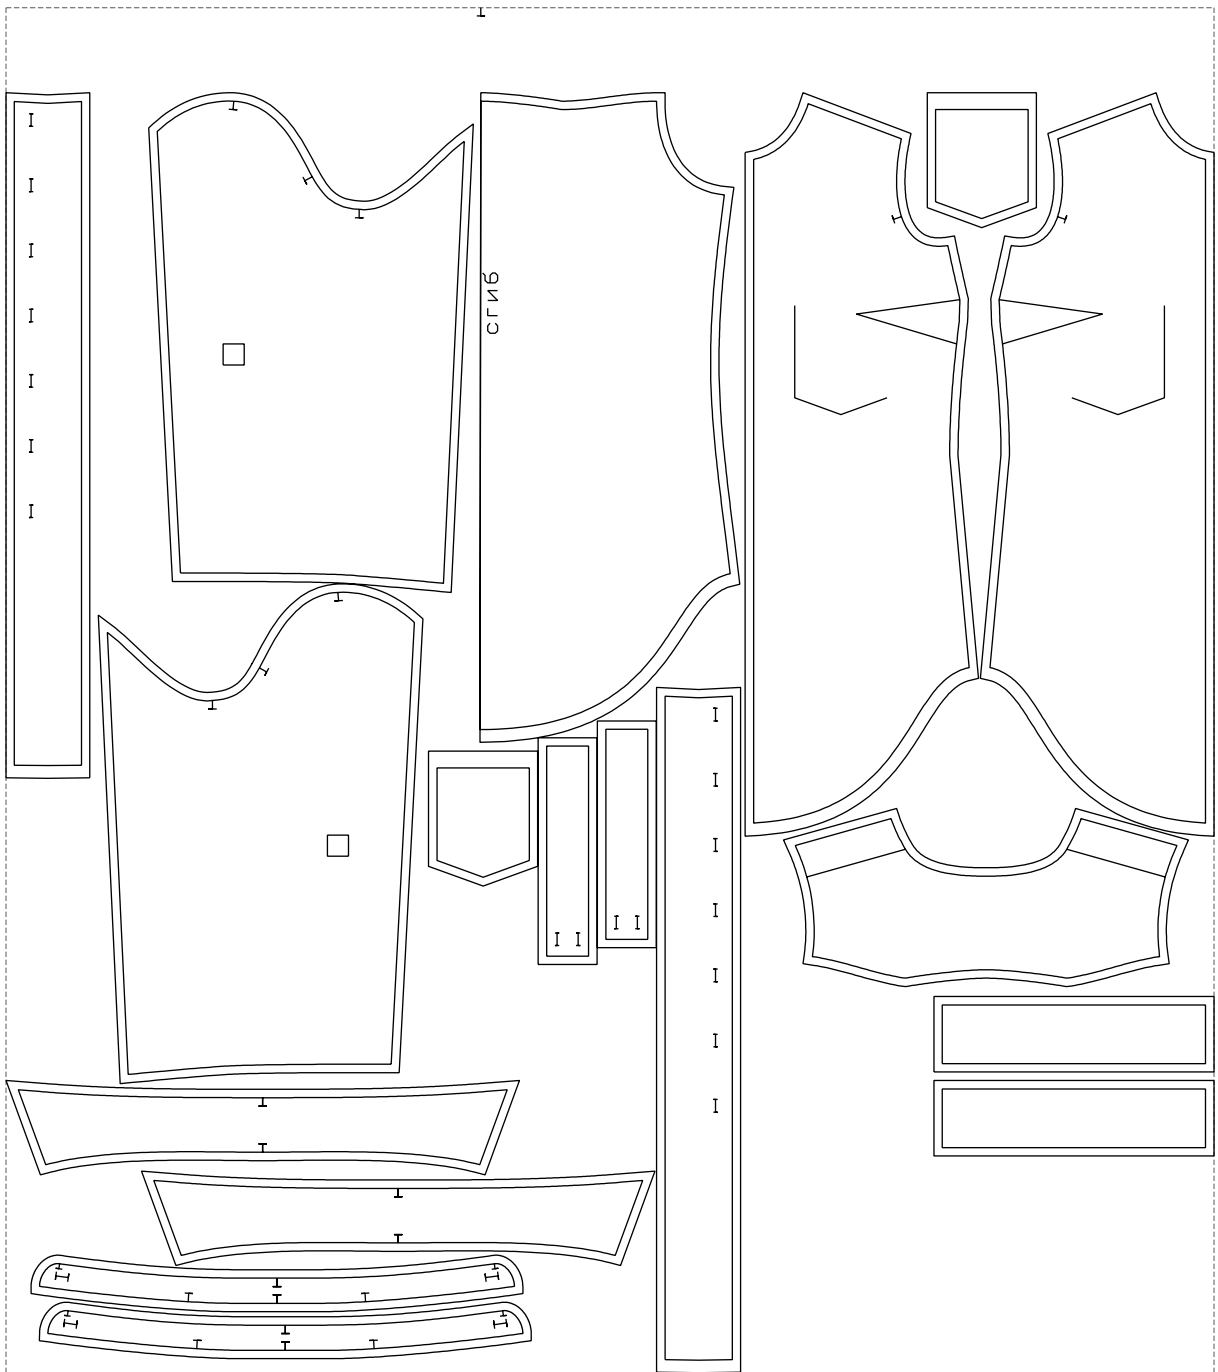

Not for print

Paper size: A4, size:1368.71 x1078.35 mm

# Example

size:1438.61 x1626.21 mm

Maneken =1 ver.0

rz\_1=170

rz\_16=100

rz\_17=85.4

rz\_18=80.2

rz\_19=108

rz\_20=105.4

---

. . . . .  
. . . . .  
. . . . .