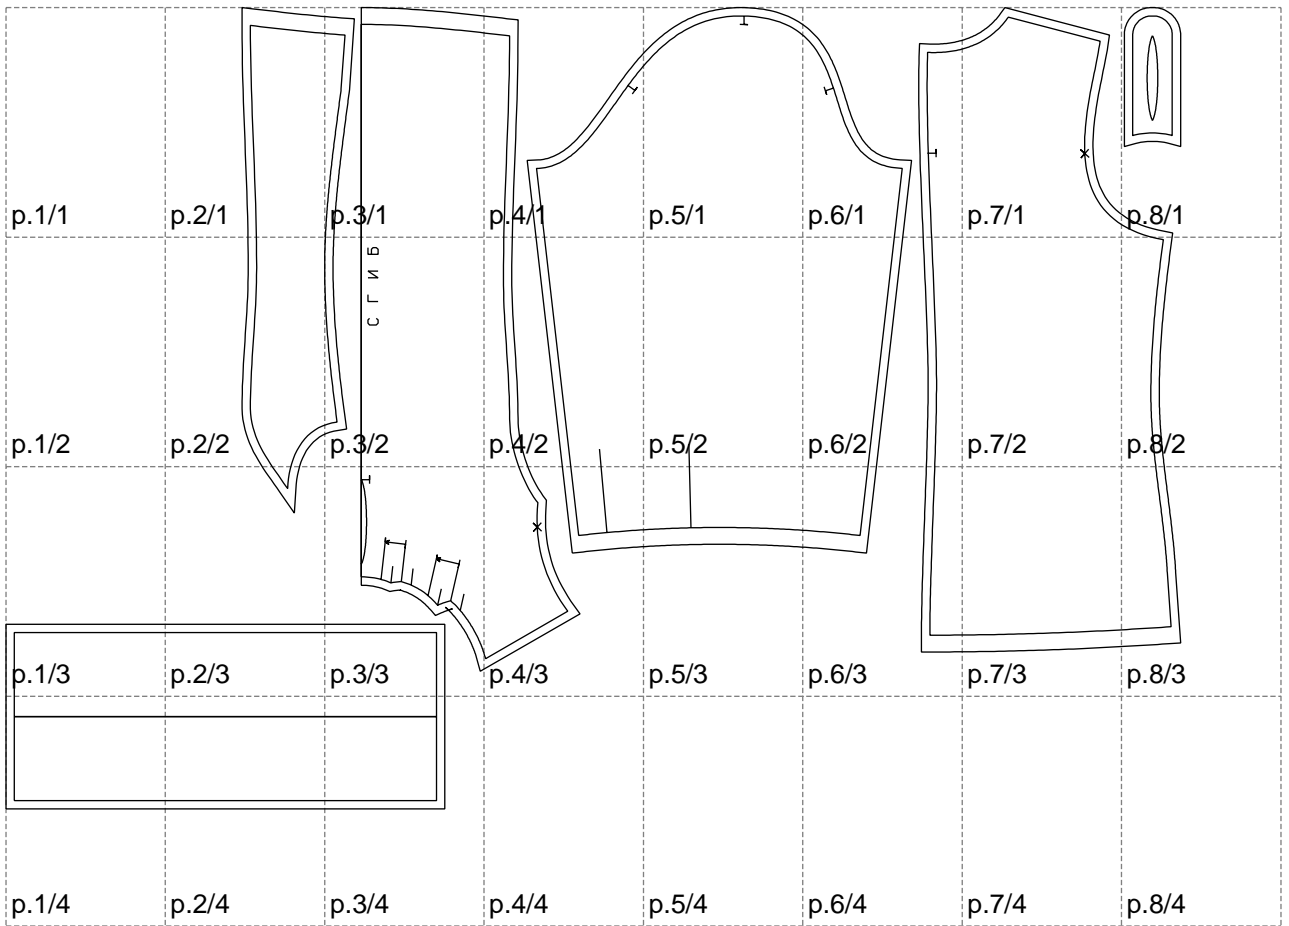

Not for print

Paper size: A4, size:1399.00 x954.25 mm

# Example

size:1488.99 x1464.48 mm

Maneken =1 ver.0

rz\_1=170

rz\_16=100

rz\_17=85.4

rz\_18=80.2

rz\_19=108

rz\_20=105.4

---

. . . . .  
. . . . .  
. . . . .