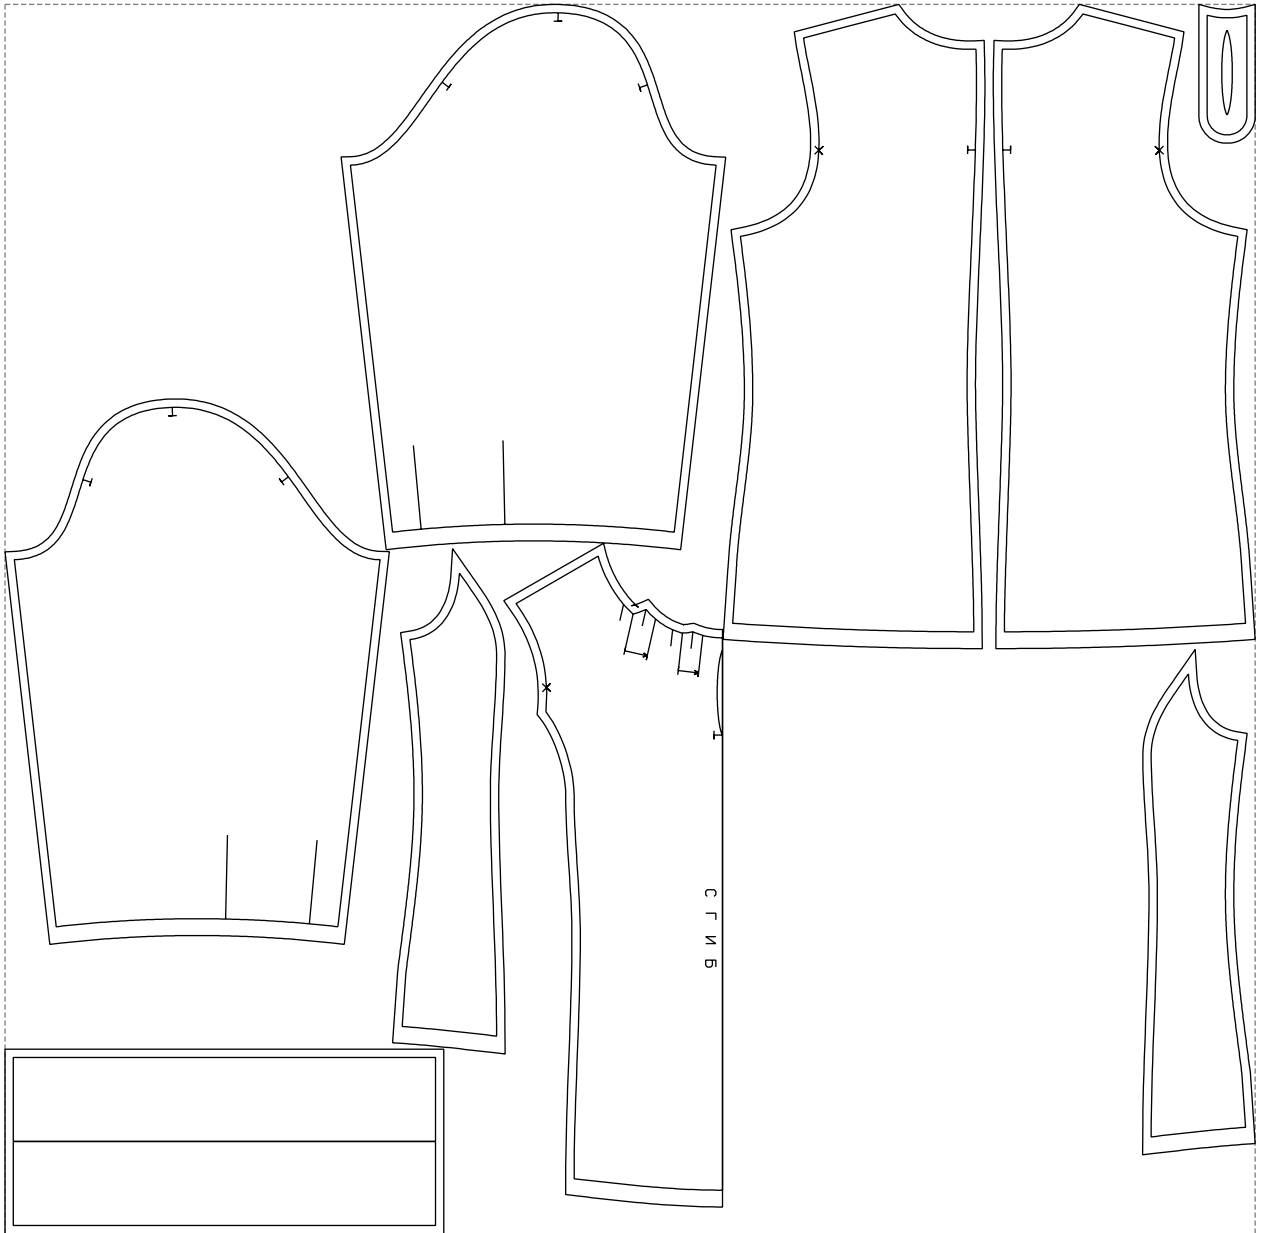

# Example

size:1488.99 x1464.48 mm

Maneken =1 ver.0

rz\_1=170

rz\_16=100

rz\_17=85.4

rz\_18=80.2

rz\_19=108

rz\_20=105.4

---

. . . . .  
. . . . .  
. . . . .