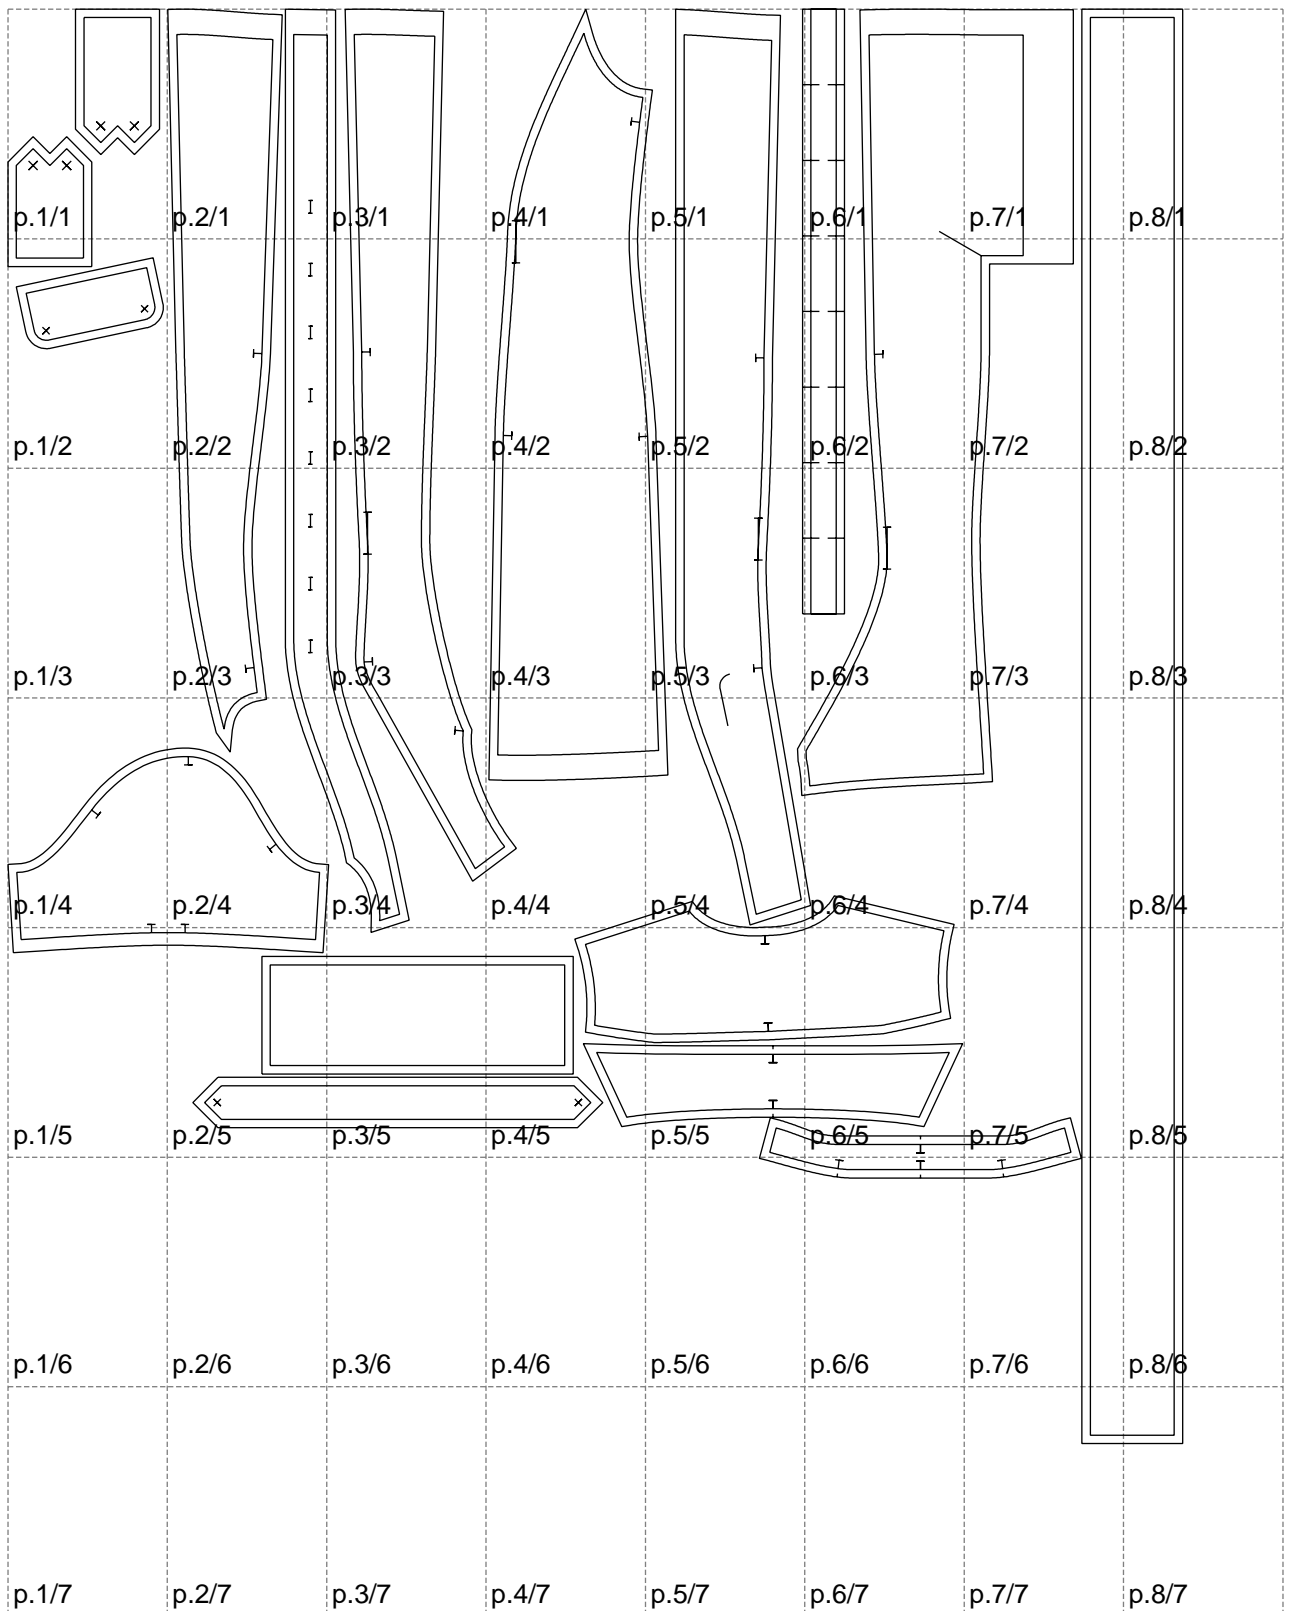

Not for print

Paper size: A4, size:1399.00 x1708.00 mm

# Example

size:1499.00 x2565.43 mm

Maneken =1 ver.0

rz\_1=170

rz\_16=104

rz\_17=88.9

rz\_18=84.4

rz\_19=112

rz\_20=109.3

---

. . . . .  
. . . . .  
. . . . .