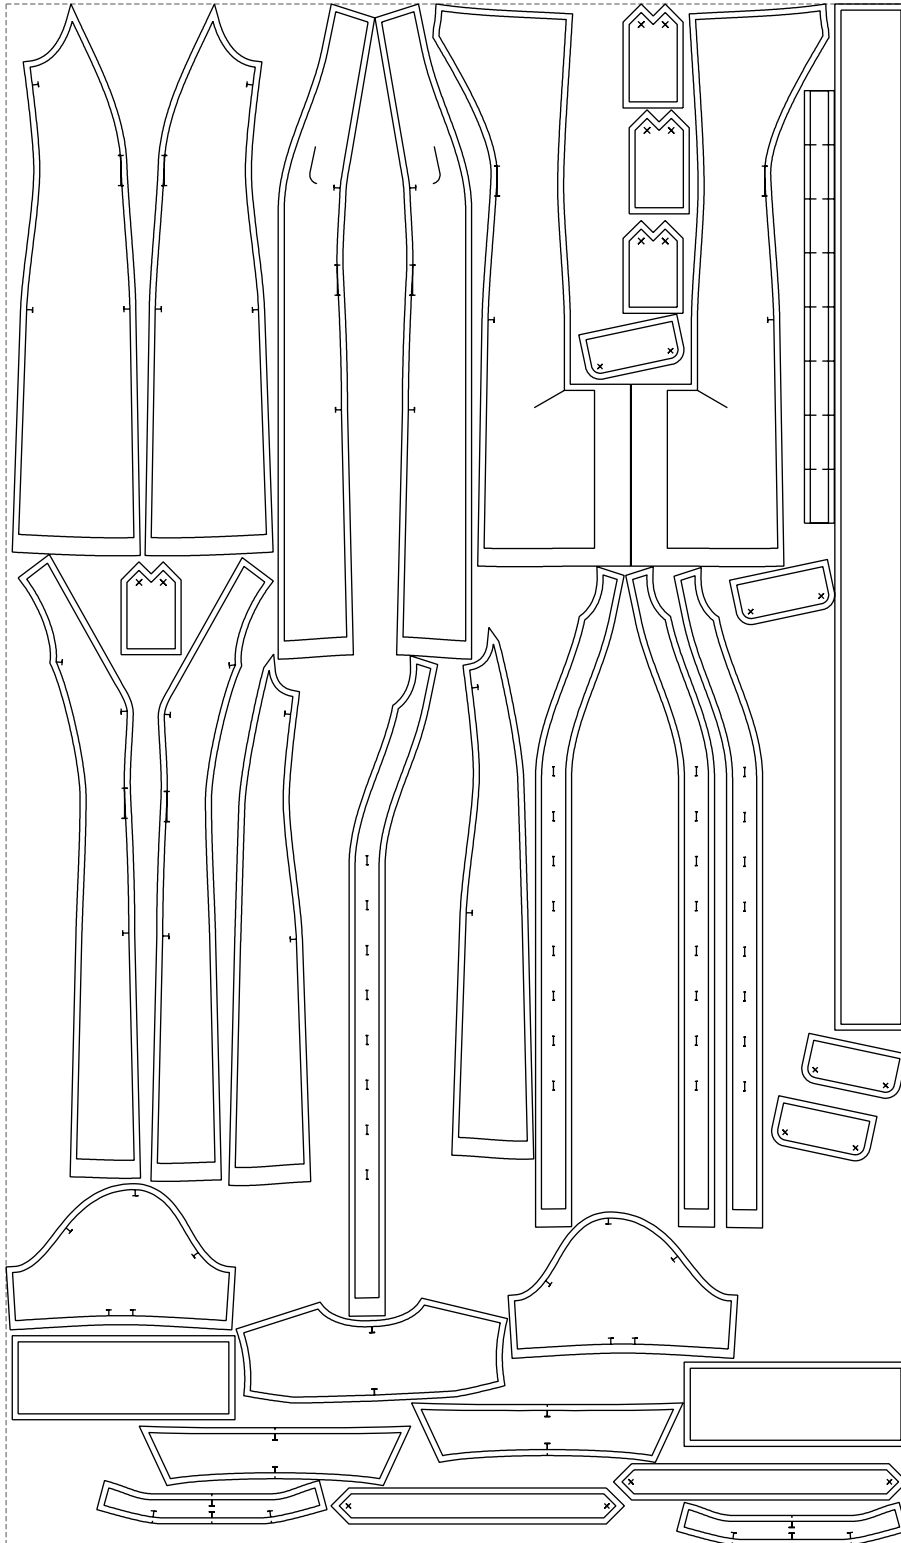

Not for print

Paper size: A4, size:1399.00 x1708.00 mm

# Example

size:1499.00 x2565.43 mm

Maneken =1 ver.0

rz\_1=170

rz\_16=104

rz\_17=88.9

rz\_18=84.4

rz\_19=112

rz\_20=109.3

---

. . . . .  
. . . . .  
. . . . .