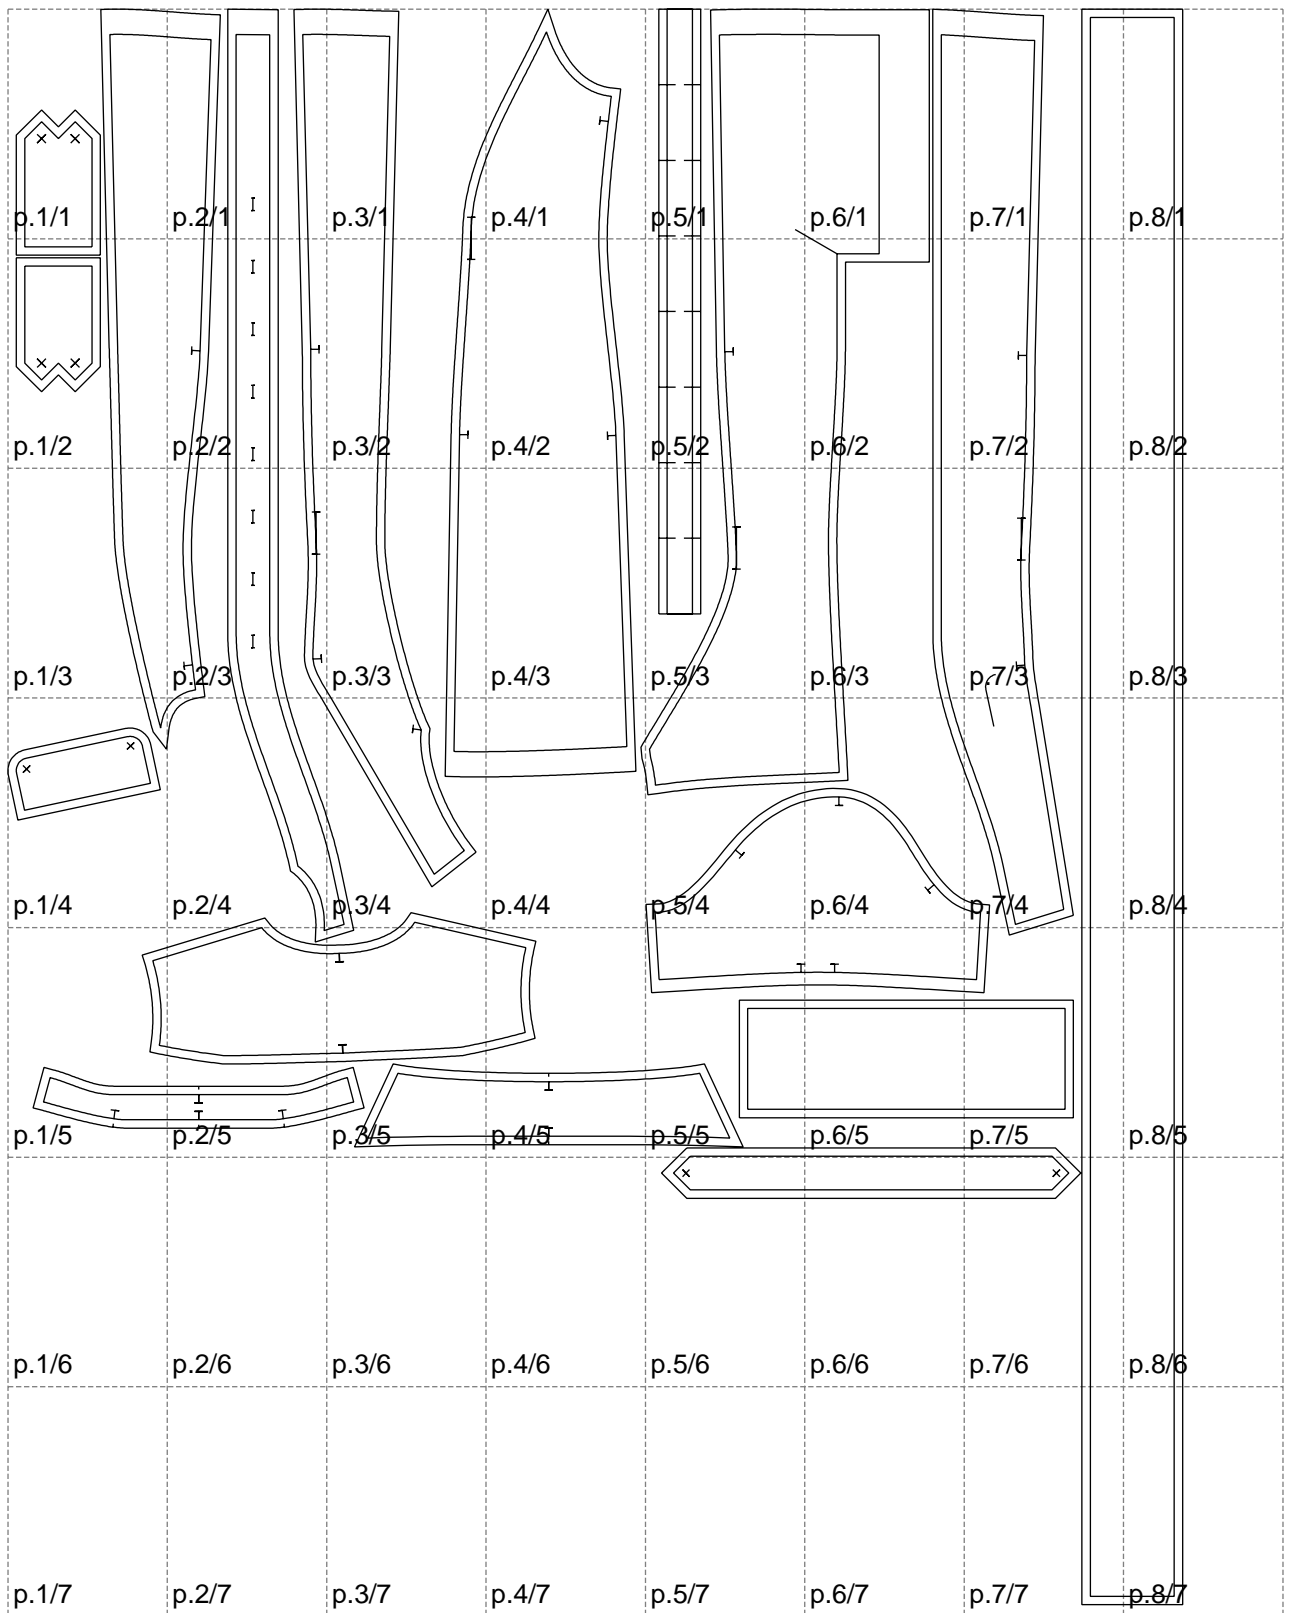

Not for print

Paper size: A4, size:1399.00 x1900.00 mm

# Example

size:1499.00 x2577.89 mm

Maneken =1 ver.0

rz\_1=170

rz\_16=112

rz\_17=96.2

rz\_18=94

rz\_19=120

rz\_20=117

---

. . . . .  
. . . . .  
. . . . .