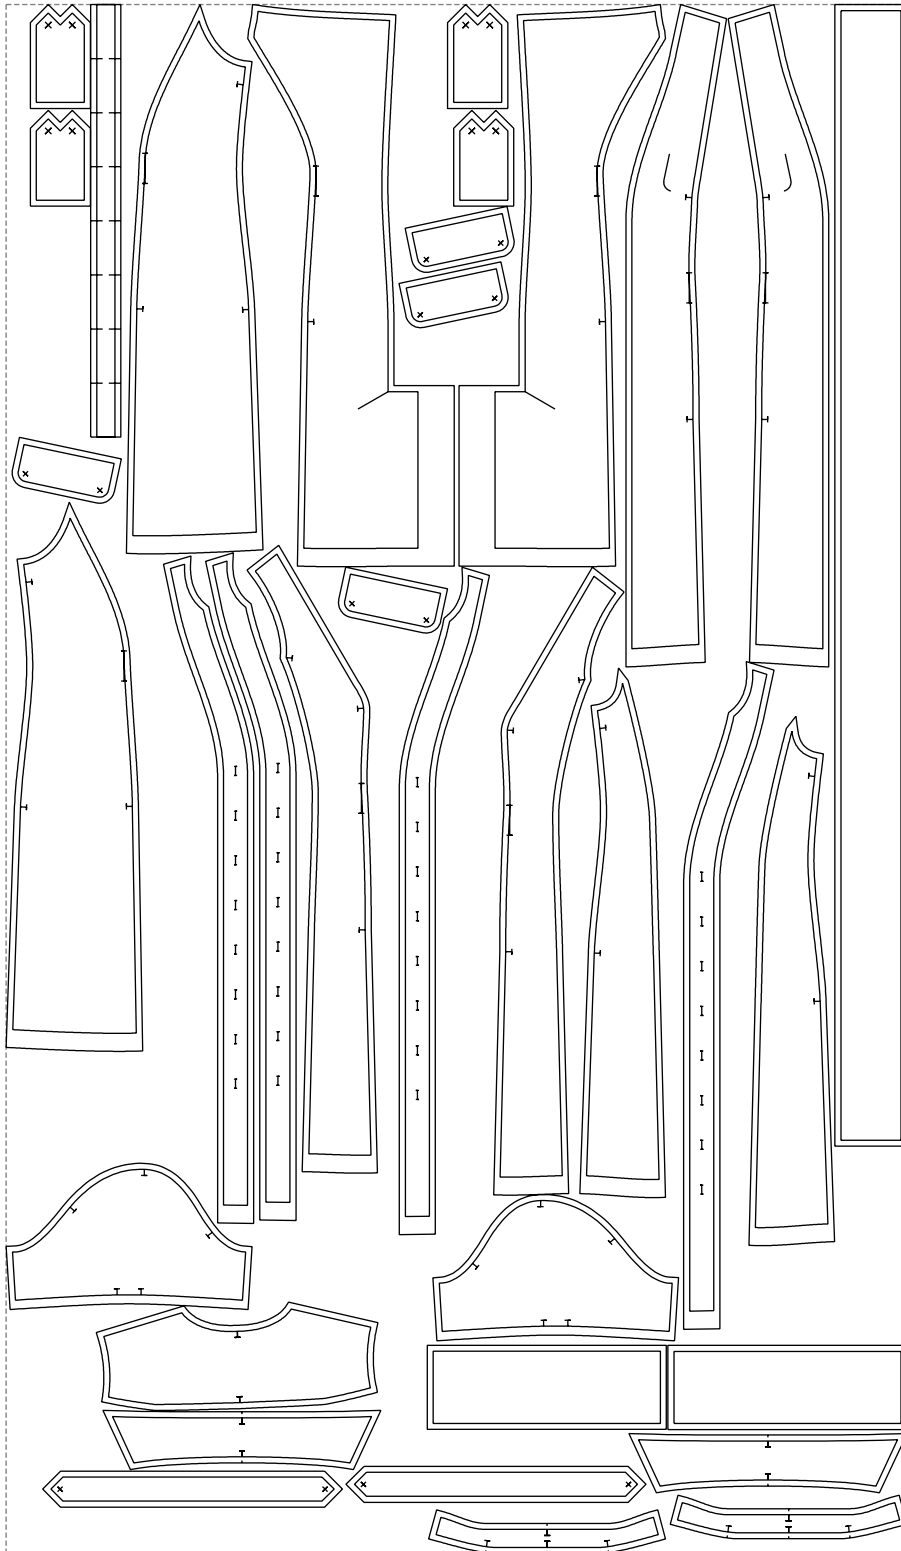

Not for print

Paper size: A4, size:1399.00 x1900.00 mm

# Example

size:1499.00 x2577.89 mm

Maneken =1 ver.0

rz\_1=170

rz\_16=112

rz\_17=96.2

rz\_18=94

rz\_19=120