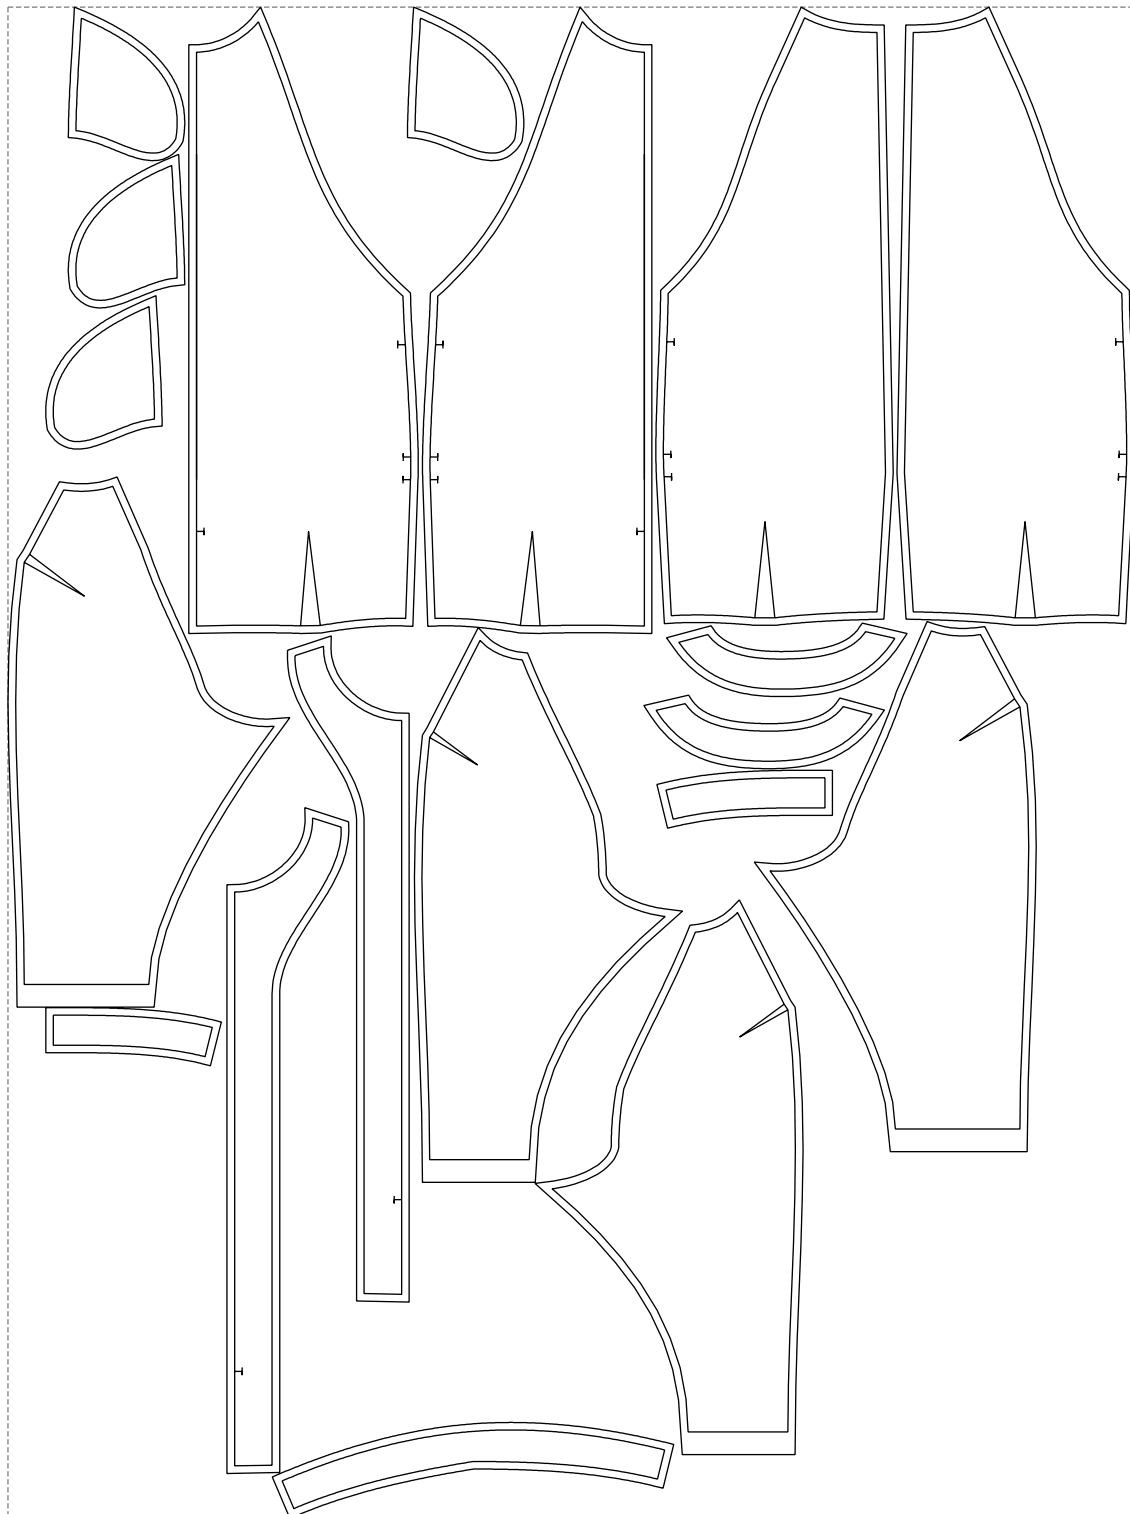

Not for print

Paper size: A4, size:1399.00 x1255.66 mm

# Example

size:1499.00 x2012.22 mm

Maneken =1 ver.0

rz\_1=170

rz\_16=96

rz\_17=82

rz\_18=76

rz\_19=104

rz\_20=101.8

---

. . . . .  
. . . . .  
. . . . .