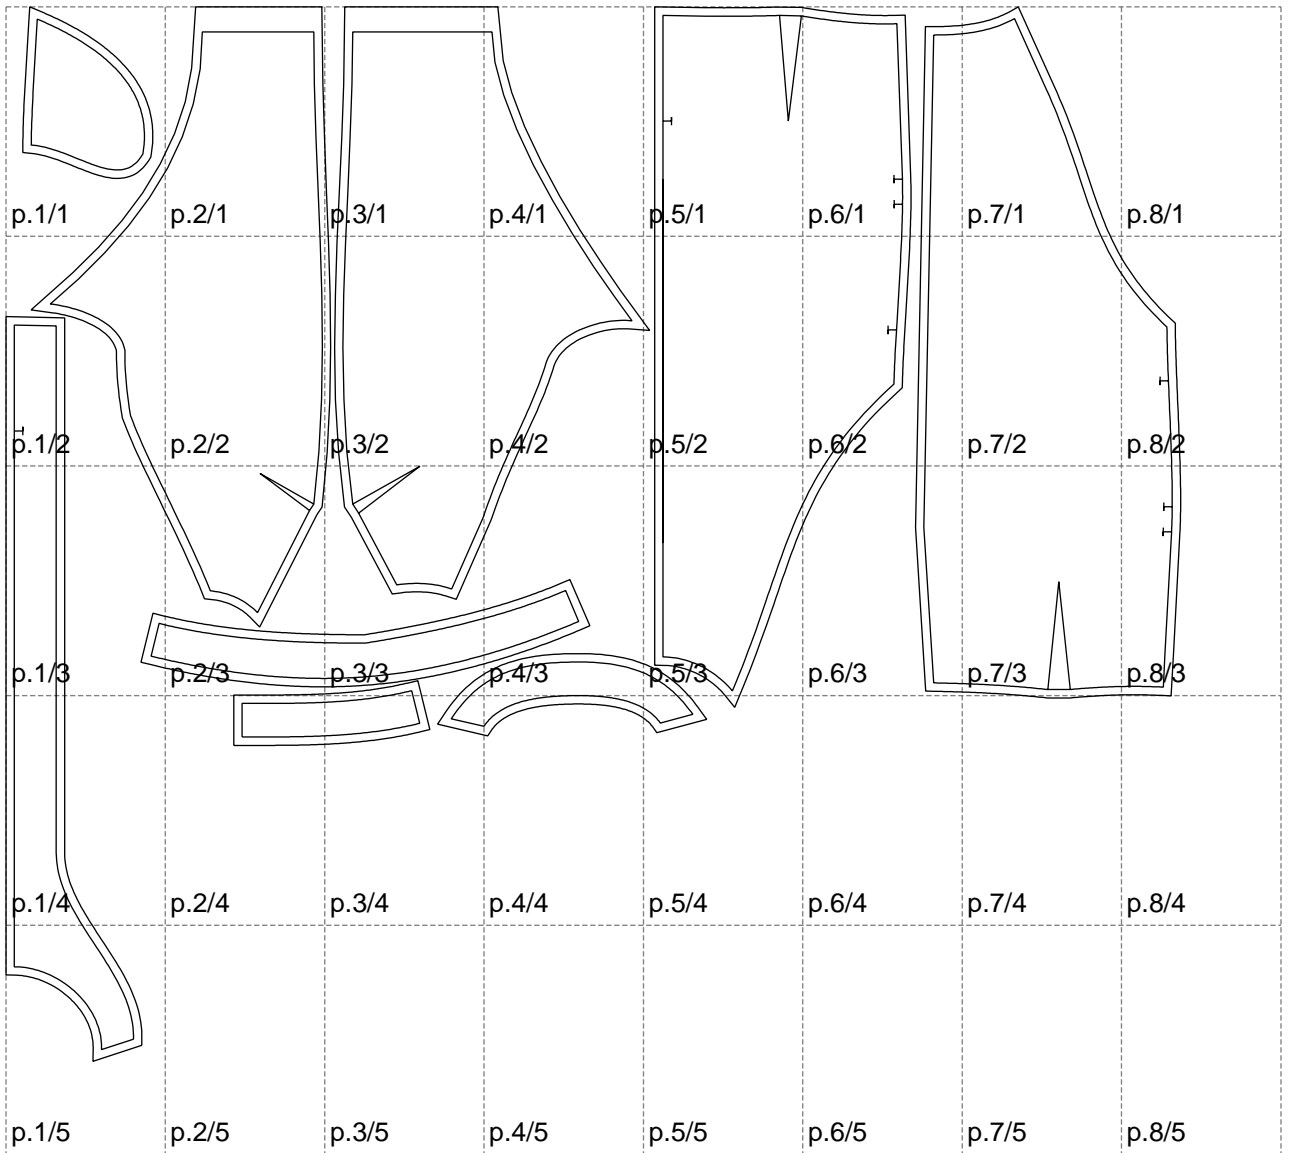

Not for print

Paper size: A4, size:1399.00 x1255.66 mm

# Example

size:1499.00 x2012.22 mm

Maneken =1 ver.0

rz\_1=170

rz\_16=96

rz\_17=82

rz\_18=76

rz\_19=104

rz\_20=101.8

---

. . . . .  
. . . . .  
. . . . .