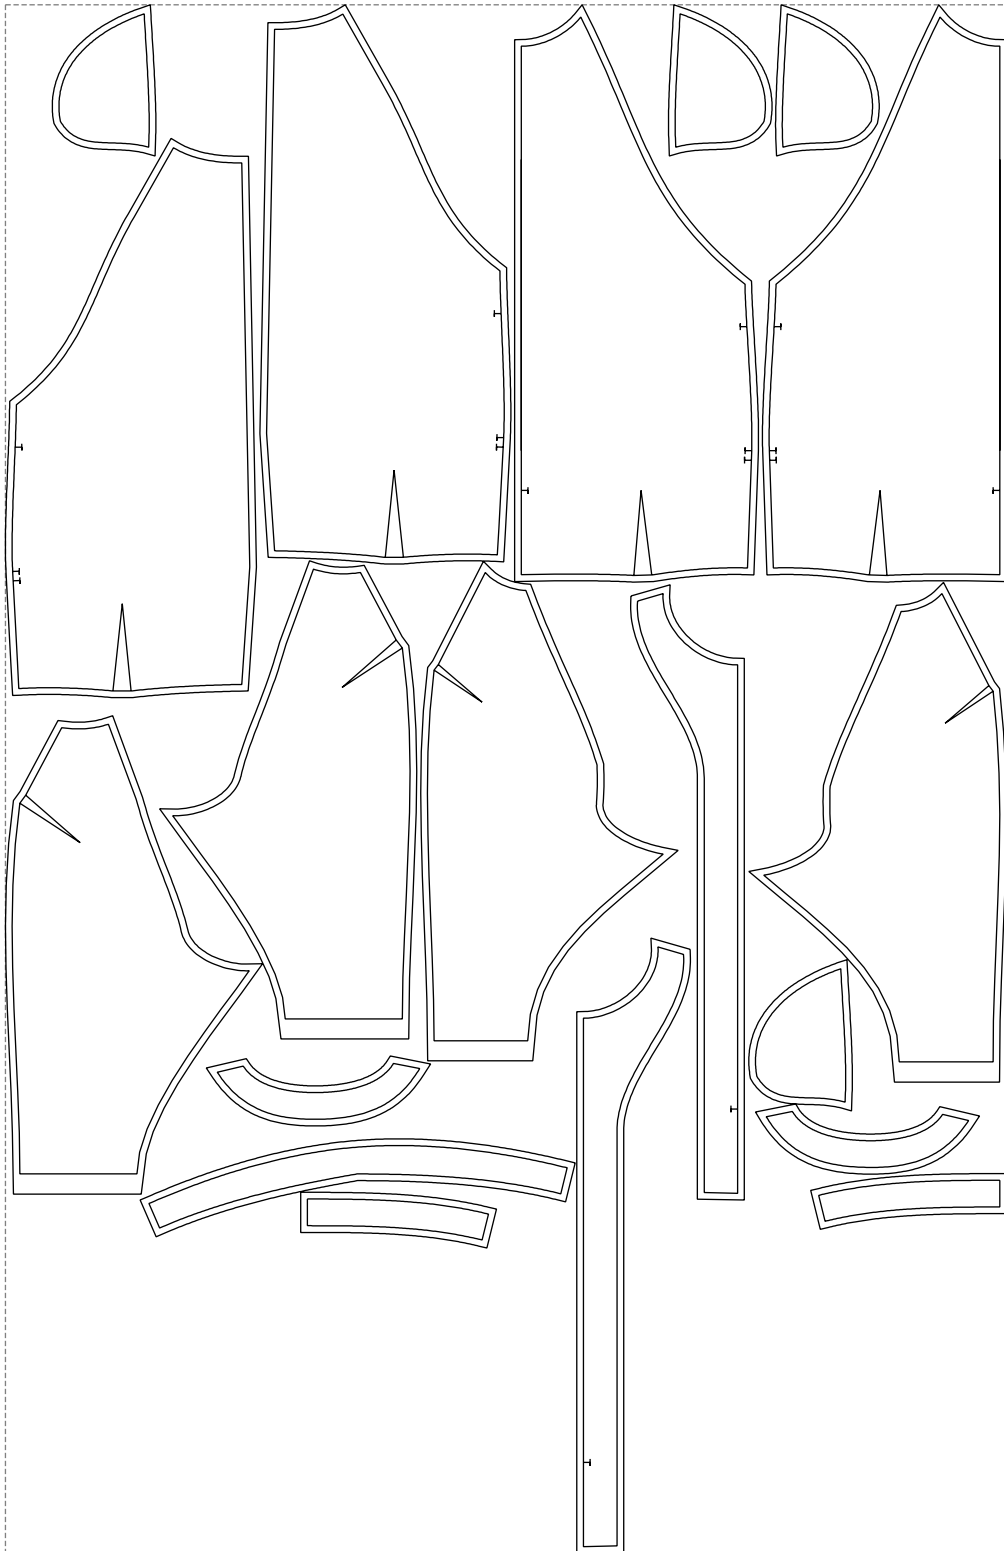

Not for print

Paper size: A4, size:1399.00 x1442.13 mm

# Example

size:1499.00 x2319.81 mm

Maneken =1 ver.0

rz\_1=170

rz\_16=120

rz\_17=104

rz\_18=103.6

rz\_19=128

rz\_20=125.1

---

. . . . .  
. . . . .  
. . . . .