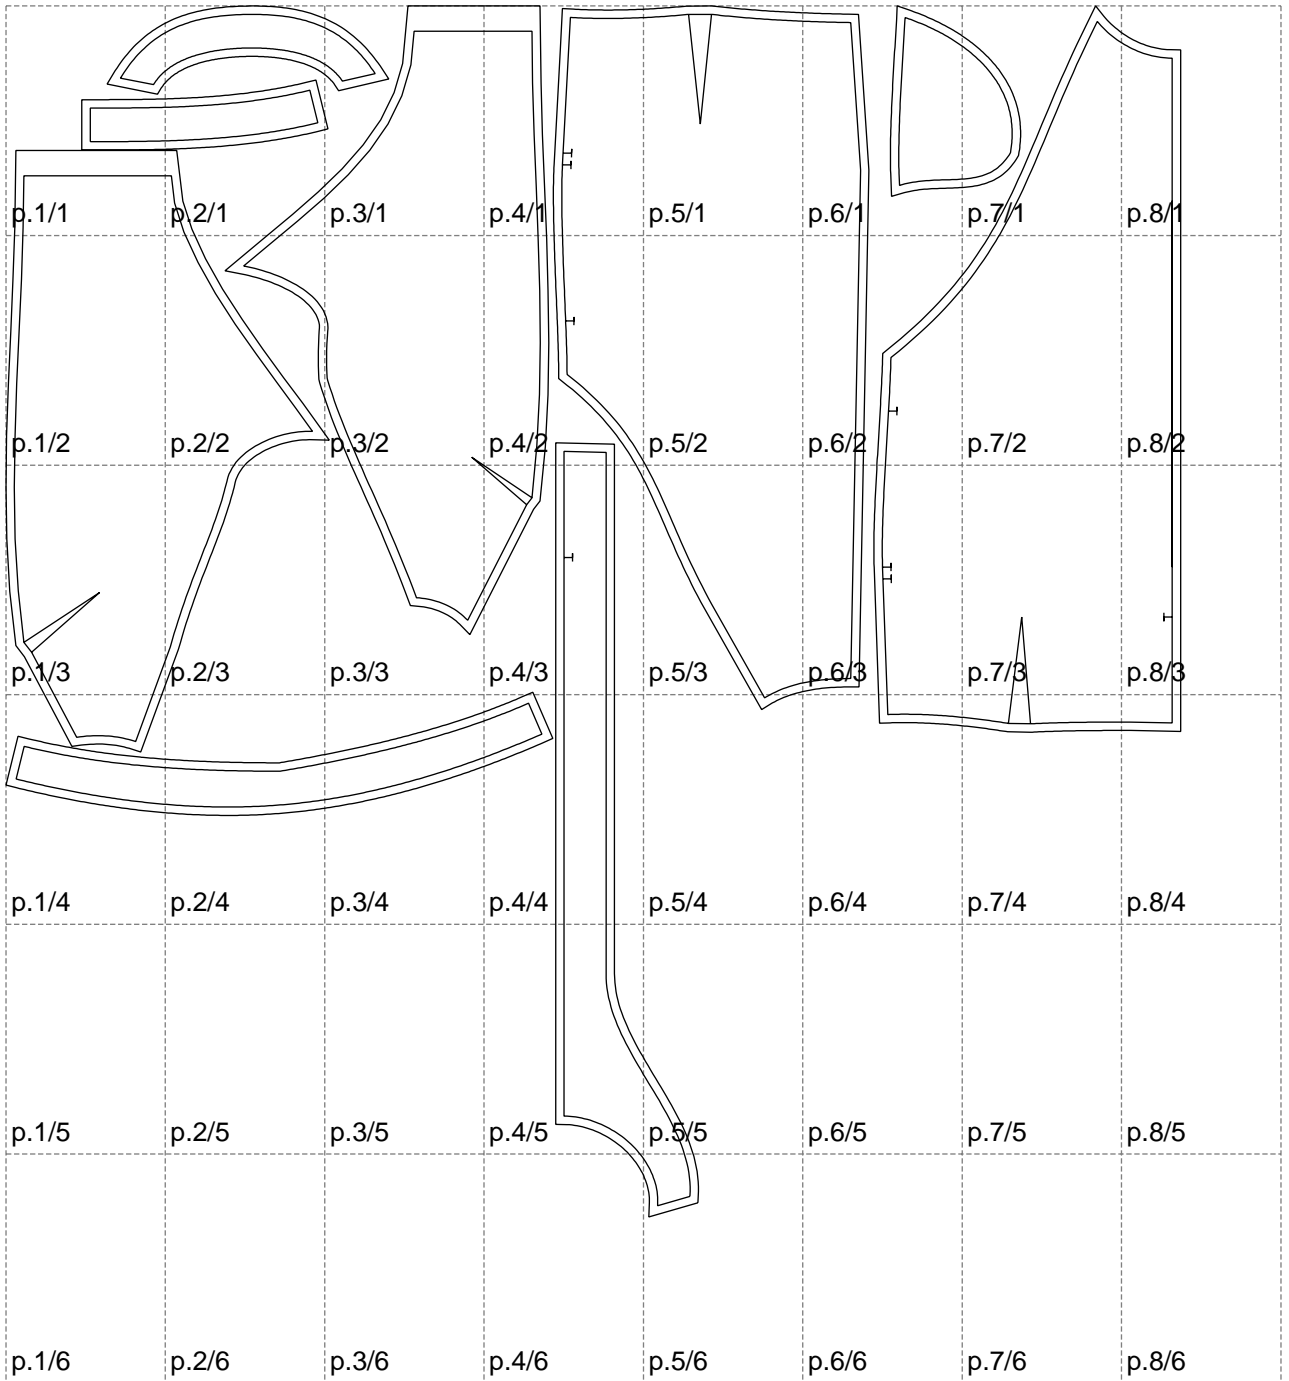

Not for print

Paper size: A4, size:1399.00 x1442.13 mm

# Example

size:1499.00 x2319.81 mm

Maneken =1 ver.0

rz\_1=170

rz\_16=120

rz\_17=104

rz\_18=103.6

rz\_19=128

rz\_20=125.1

---

. . . . .  
. . . . .  
. . . . .