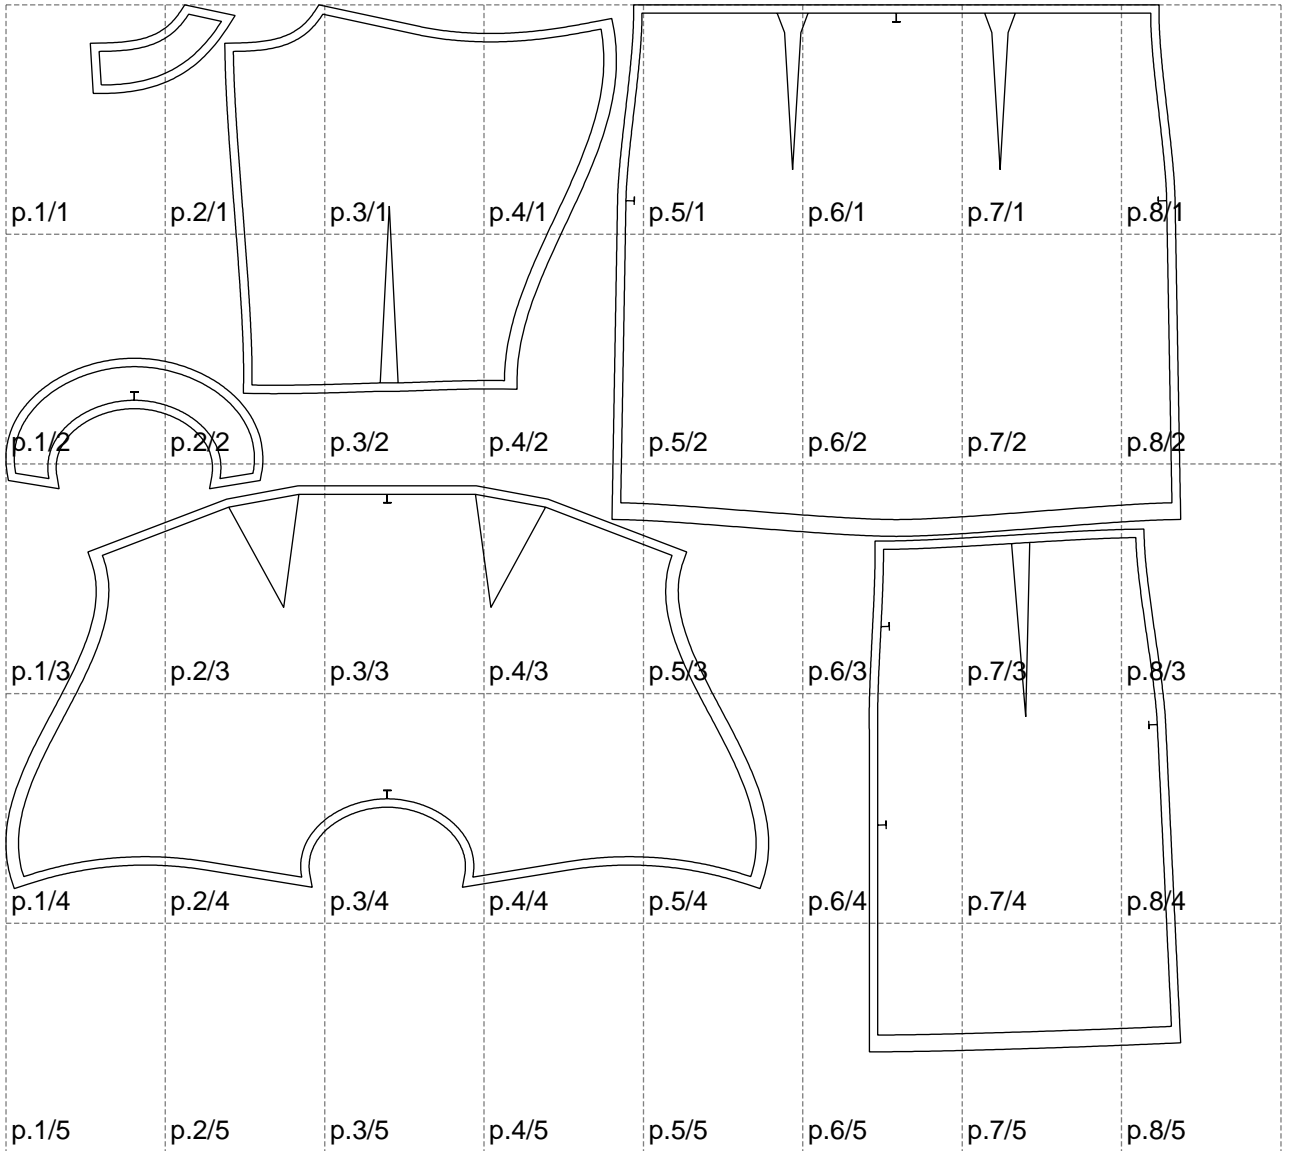

Not for print

Paper size: A4, size:1399.00 x1246.81 mm

# Example

size:1488.99 x1560.15 mm

Maneken =1 ver.0

rz\_1=170

rz\_16=120

rz\_17=104

rz\_18=103.6

rz\_19=128

rz\_20=125.1

---

. . . . .  
. . . . .  
. . . . .