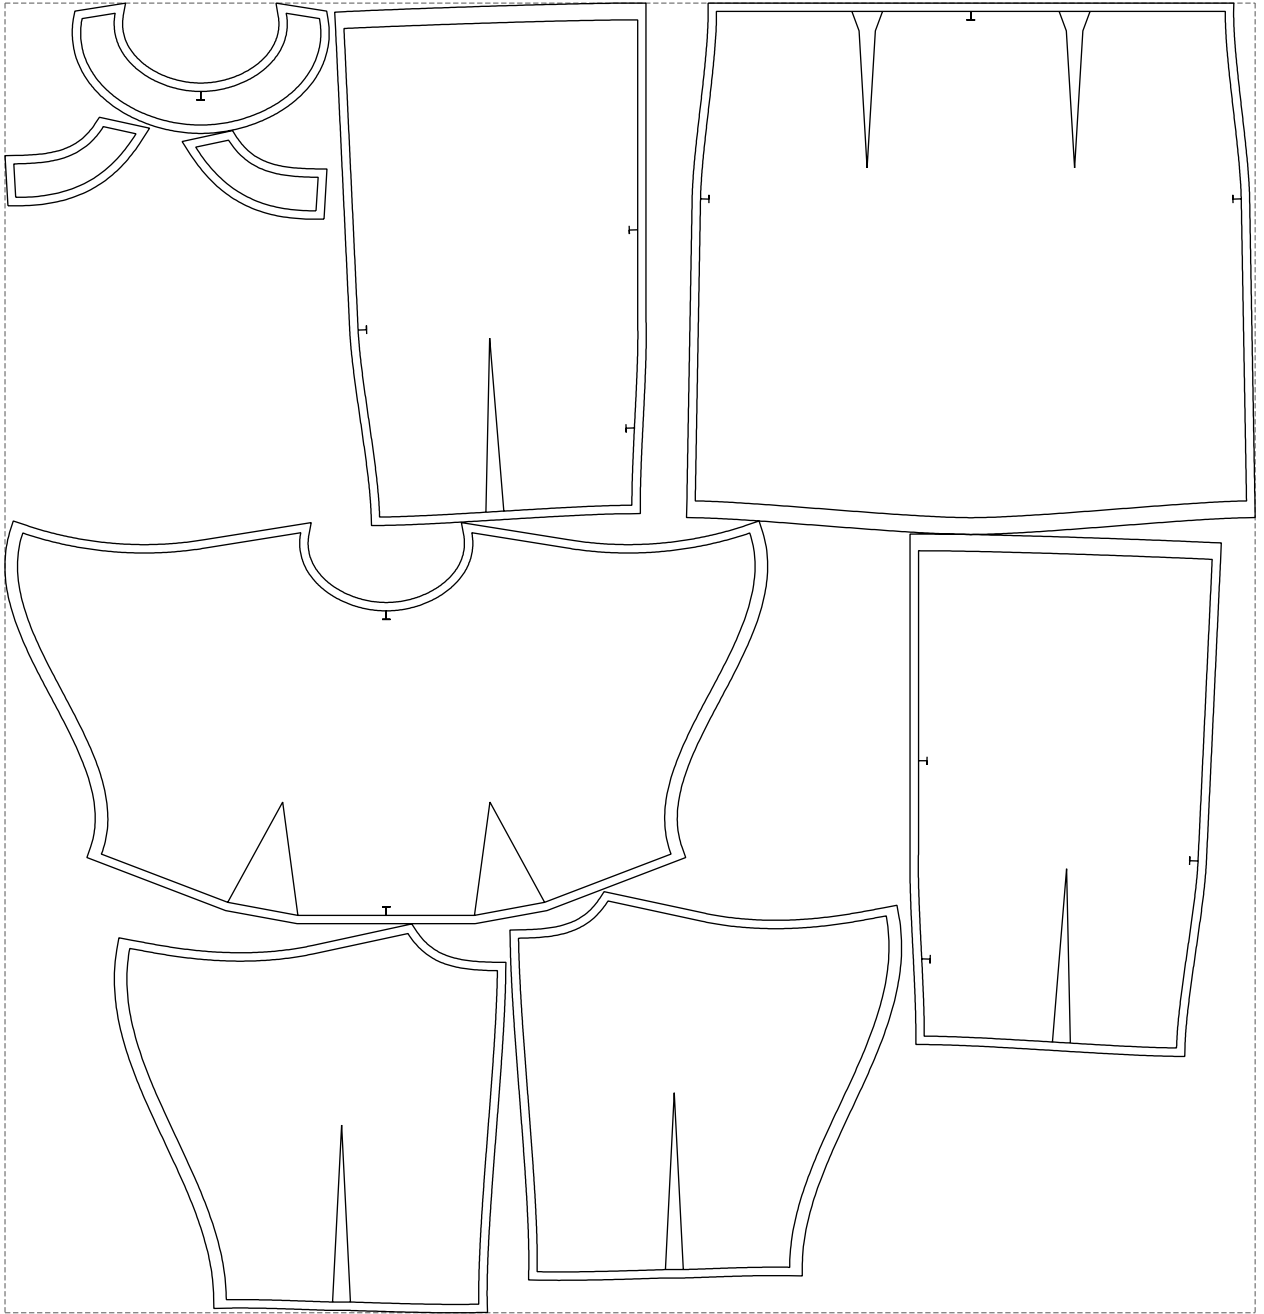

Not for print

Paper size: A4, size:1399.00 x1246.81 mm

# Example

size:1488.99 x1560.15 mm

Maneken =1 ver.0

rz\_1=170

rz\_16=120

rz\_17=104

rz\_18=103.6

rz\_19=128

rz\_20=125.1

---

. . . . .  
. . . . .  
. . . . .