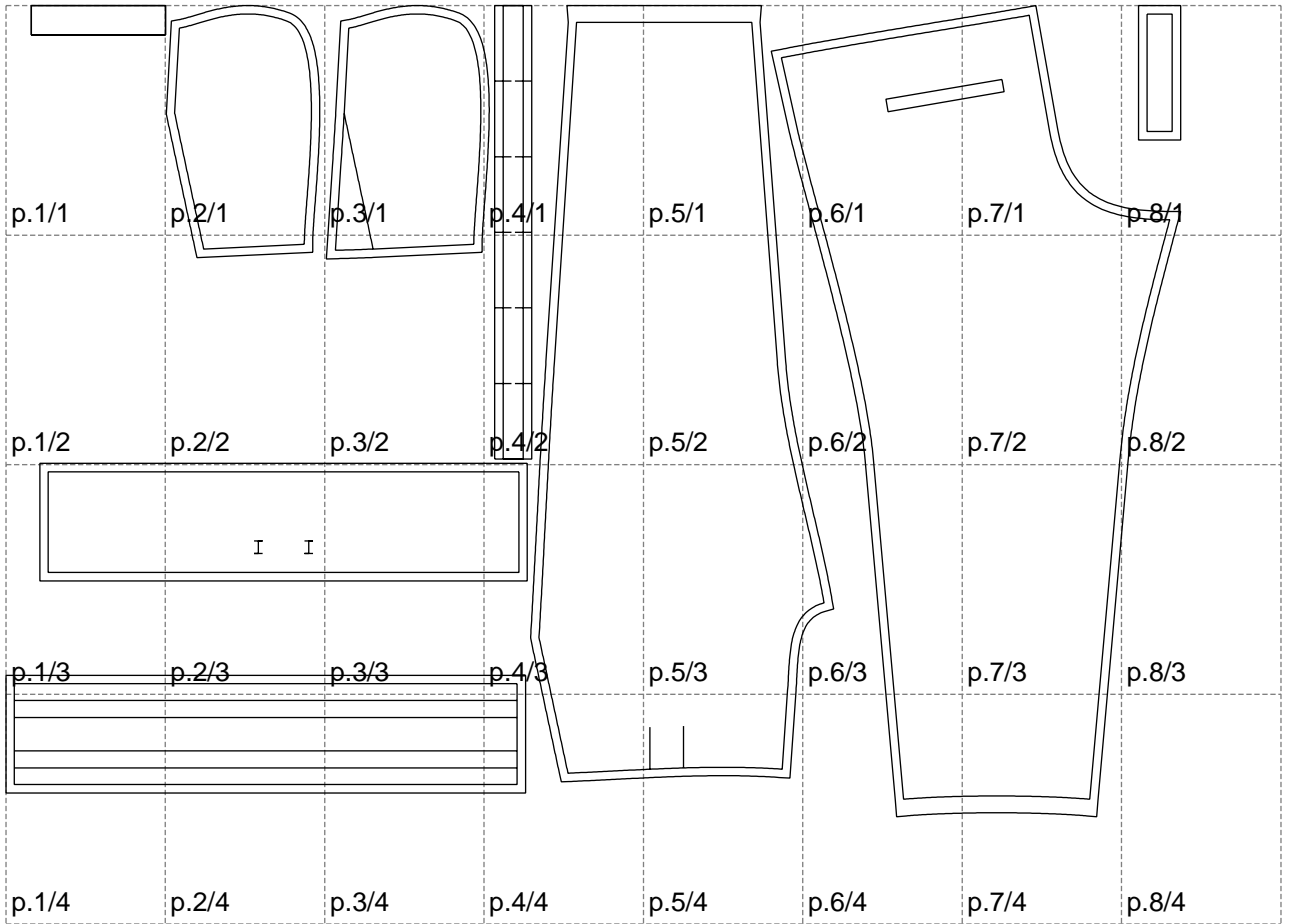

Not for print

Paper size: A4, size:1399.00 x965.92 mm

# Example

size:1499.00 x1850.26 mm

Maneken =1 ver.0

rz\_1=170

rz\_16=108

rz\_17=92.5

rz\_18=89.2

rz\_19=116

rz\_20=113

---

. . . . .  
. . . . .  
. . . . .