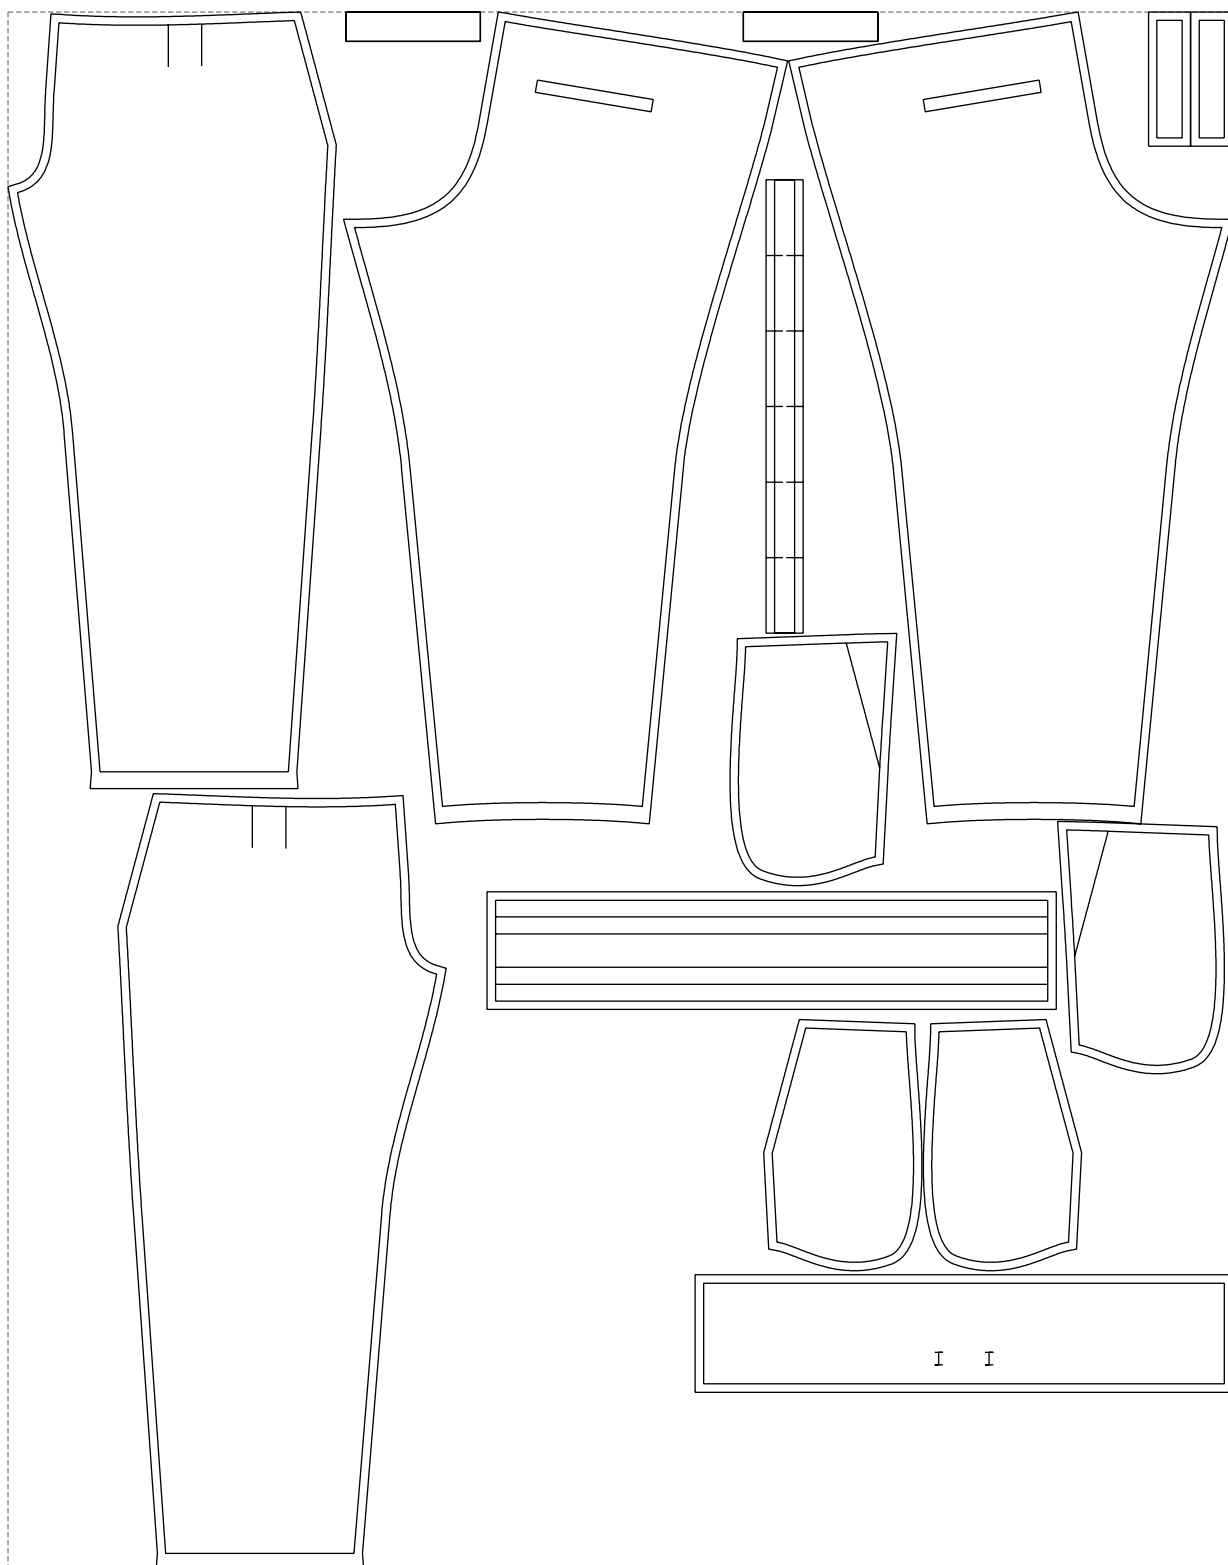

Not for print

Paper size: A4, size:1268.93 x1265.08 mm

# Example

size:1458.71 x1856.27 mm

Maneken =1 ver.0

rz\_1=170

rz\_16=120

rz\_17=104

rz\_18=103.6

rz\_19=128