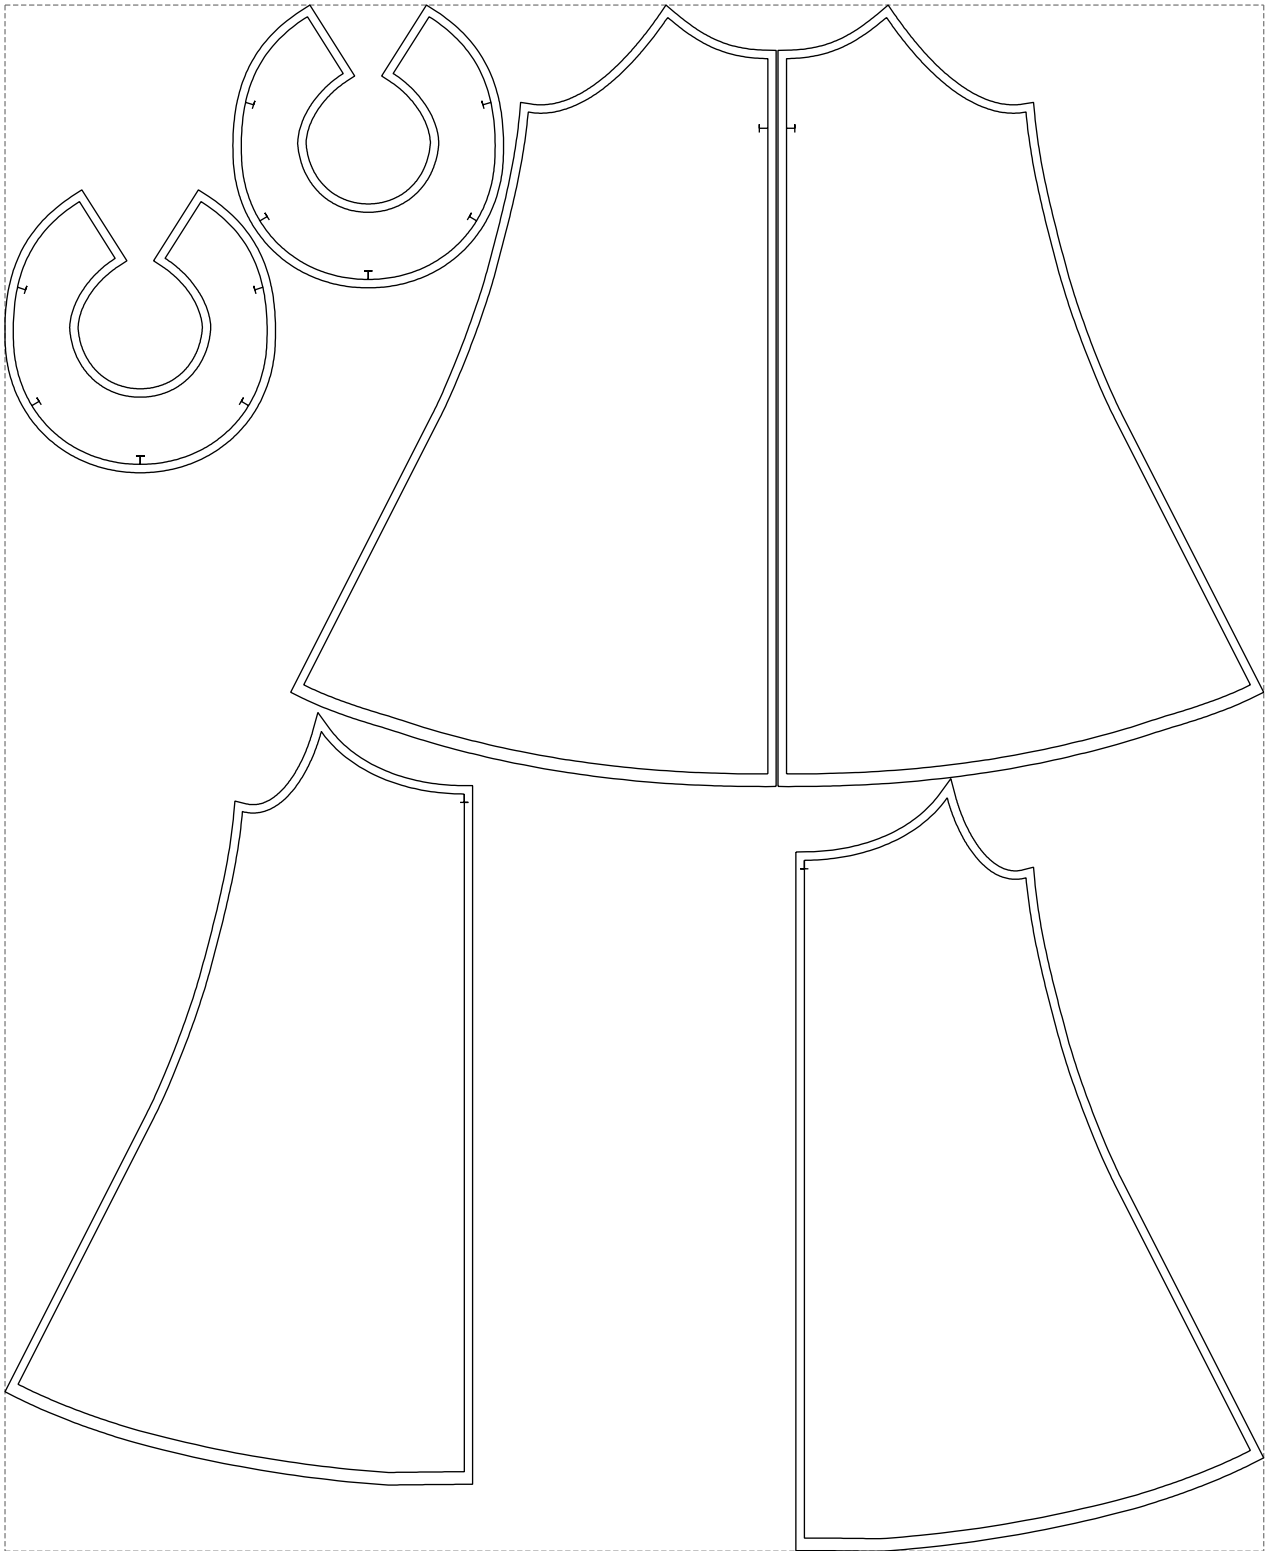

Not for print

Paper size: A4, size:1138.39 x1115.33 mm

# Example

size:1499.00 x1841.88 mm

Maneken =1 ver.0

rz\_1=170

rz\_16=92

rz\_17=78.8

rz\_18=71.8

rz\_19=100