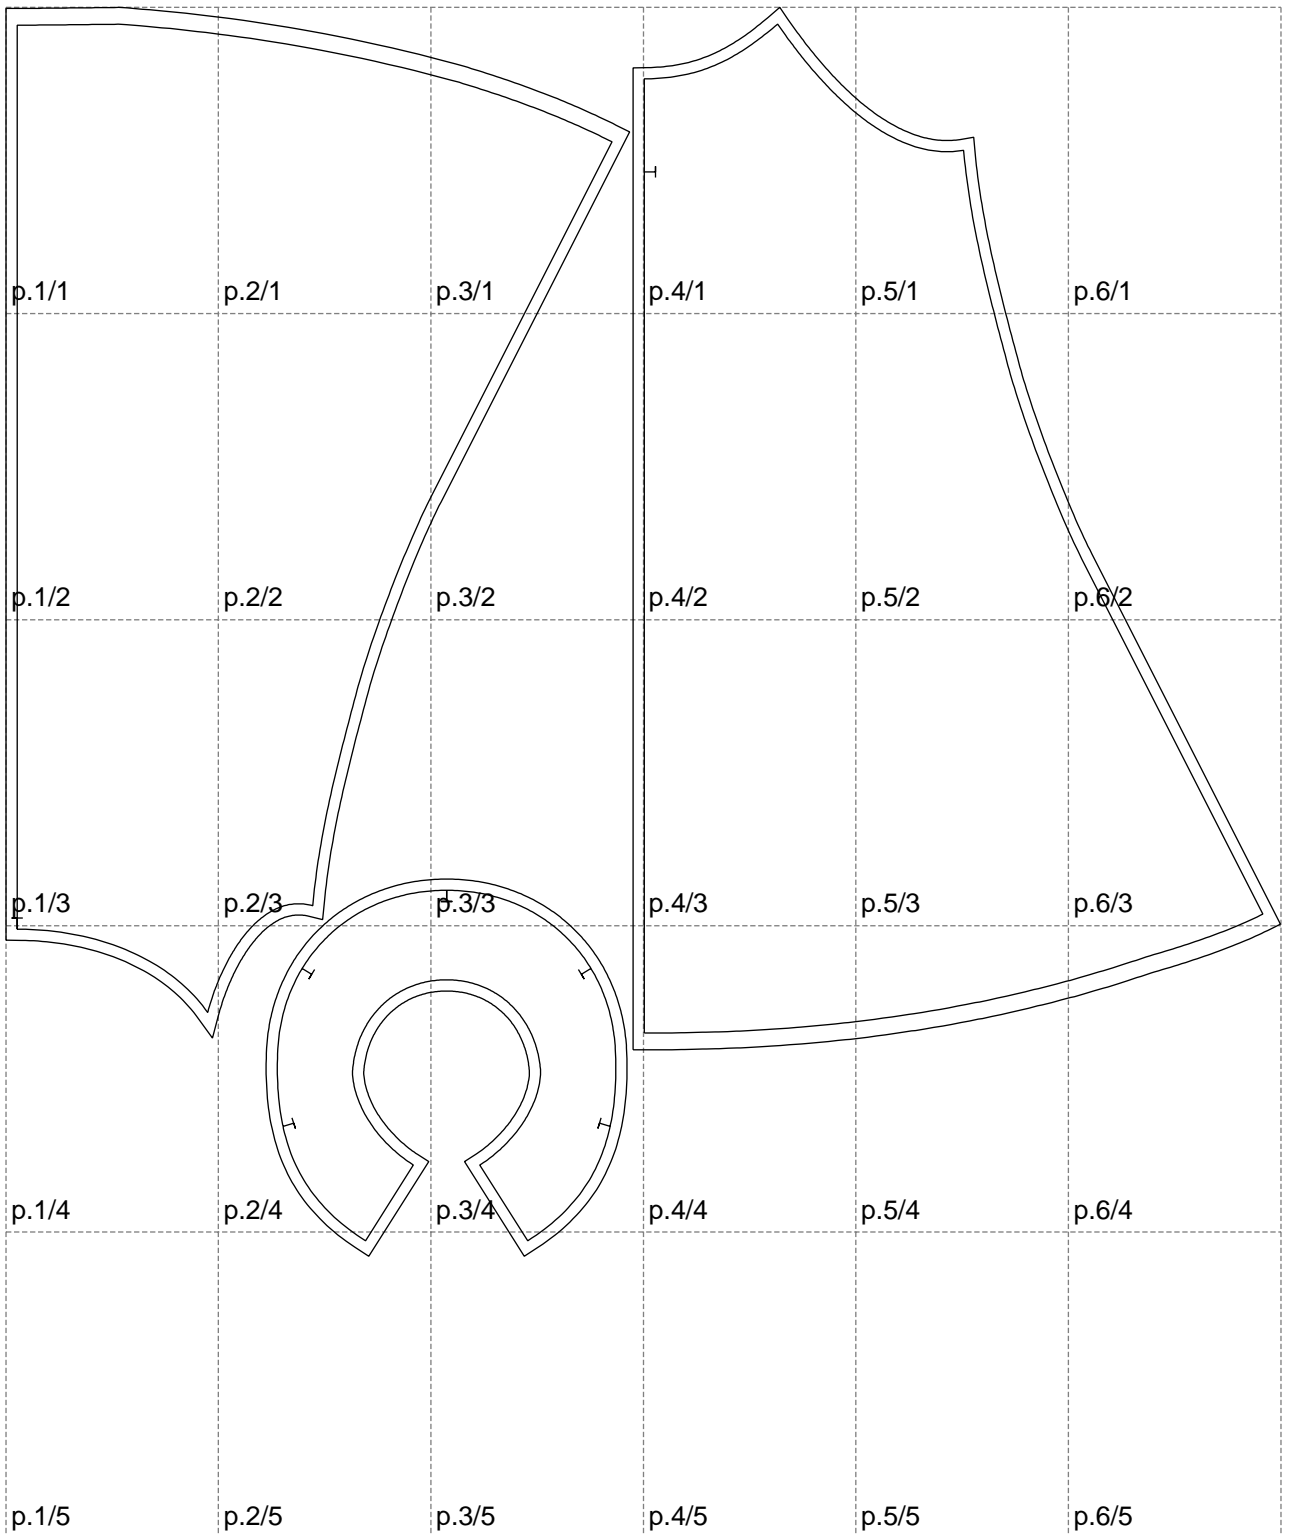

Not for print

Paper size: A4, size:1138.39 x1115.33 mm

# Example

size:1499.00 x1841.88 mm

Maneken =1 ver.0

rz\_1=170

rz\_16=92

rz\_17=78.8

rz\_18=71.8

rz\_19=100

rz\_20=98.1

---

. . . . .  
. . . . .  
. . . . .