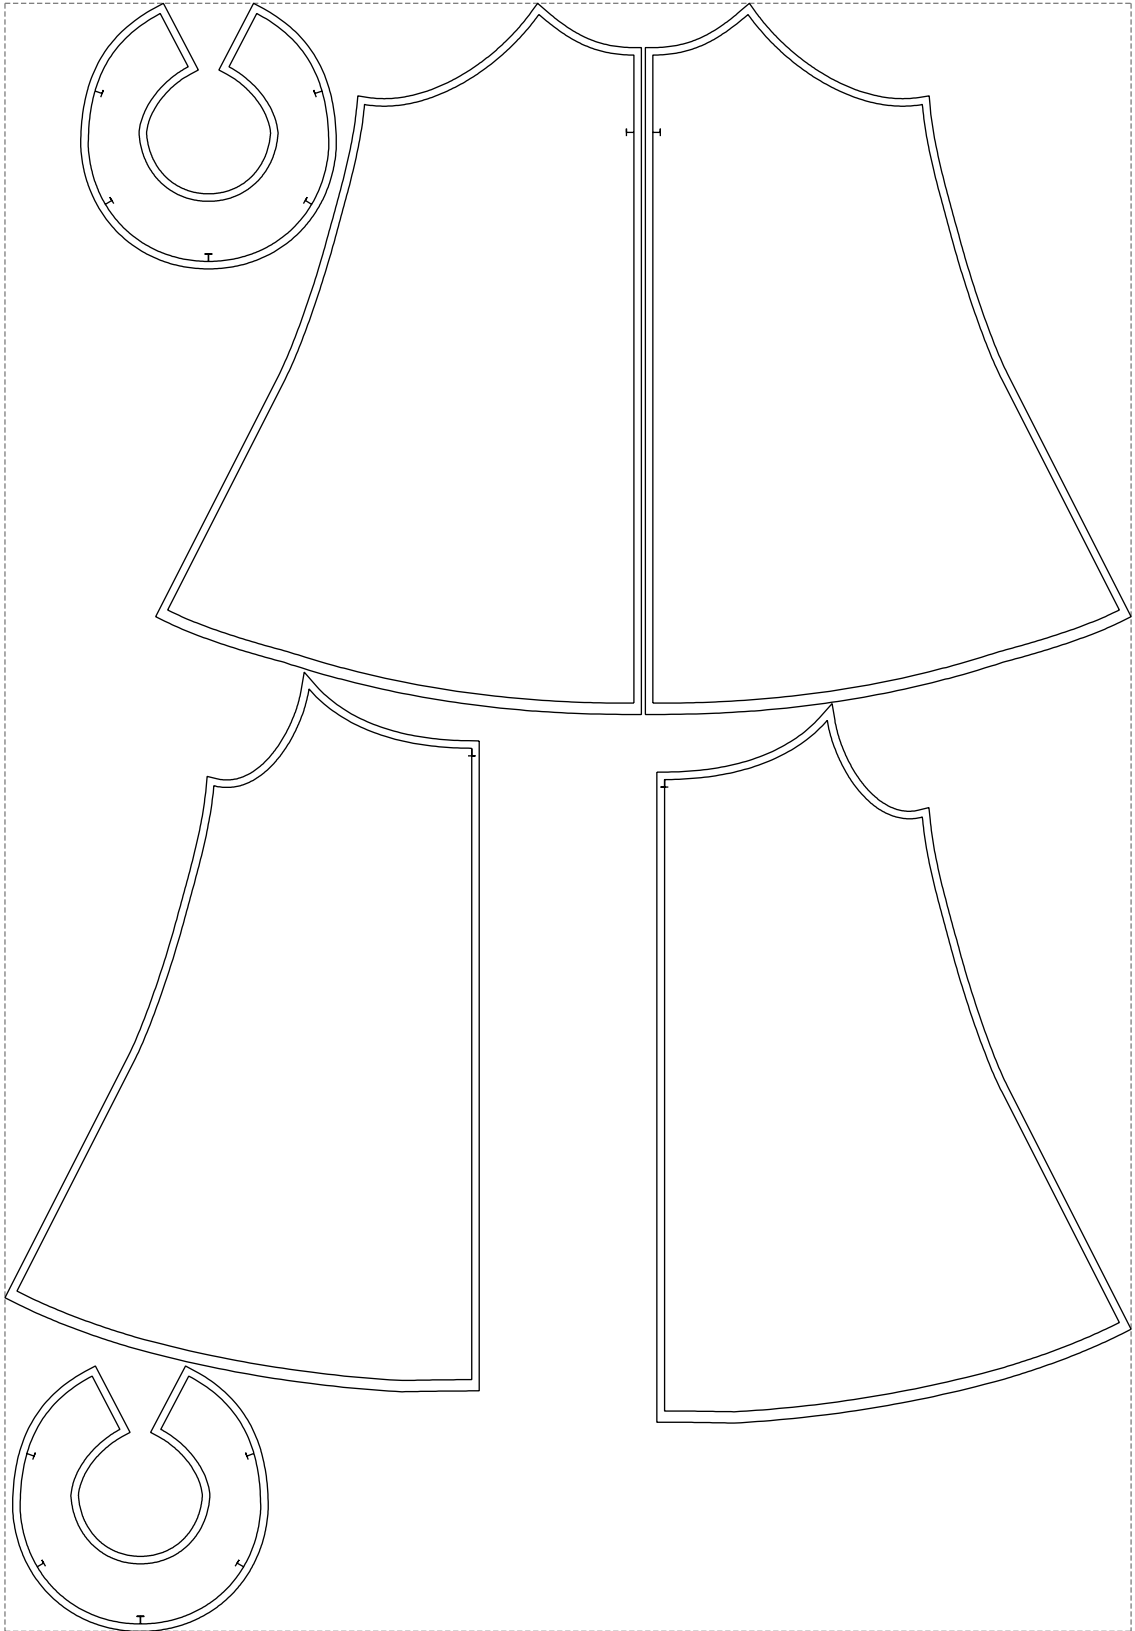

Not for print

Paper size: A4, size:1287.88 x1147.19 mm

# Example

size:1499.00 x2167.72 mm

Maneken =1 ver.0

rz\_1=170

rz\_16=120

rz\_17=104

rz\_18=103.6

rz\_19=128