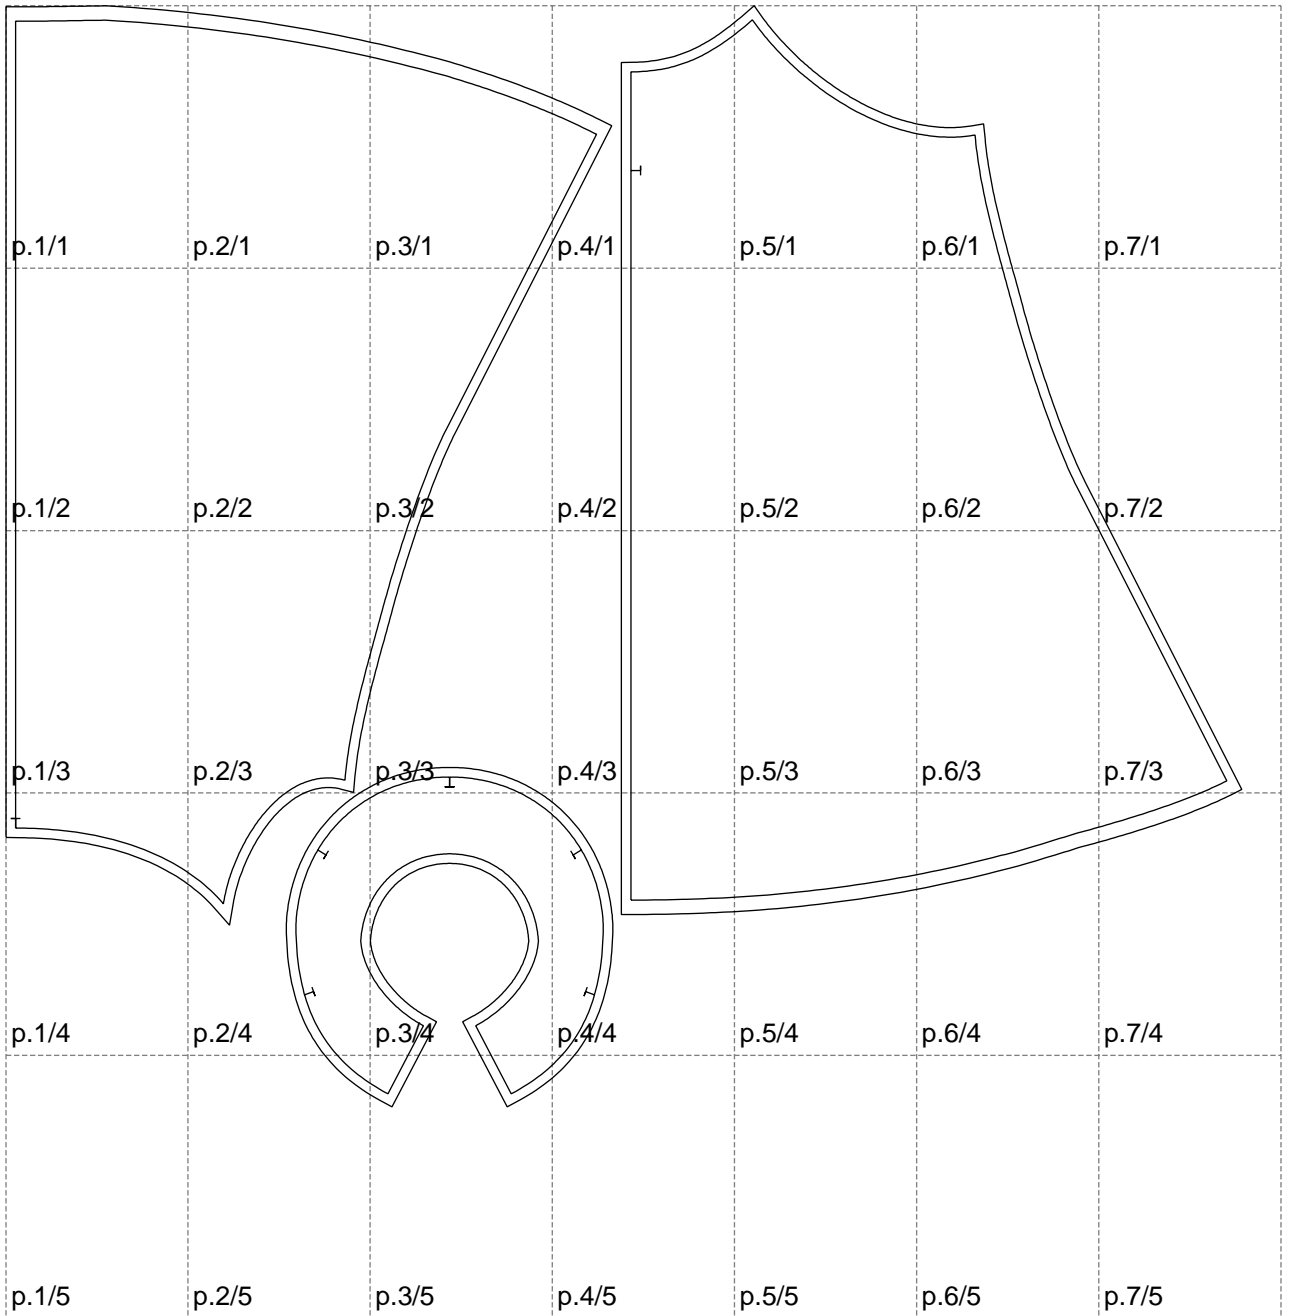

Not for print

Paper size: A4, size:1287.88 x1147.19 mm

# Example

size:1499.00 x2167.72 mm

Maneken =1 ver.0

rz\_1=170

rz\_16=120

rz\_17=104

rz\_18=103.6

rz\_19=128

rz\_20=125.1

---

. . . . .  
. . . . .  
. . . . .