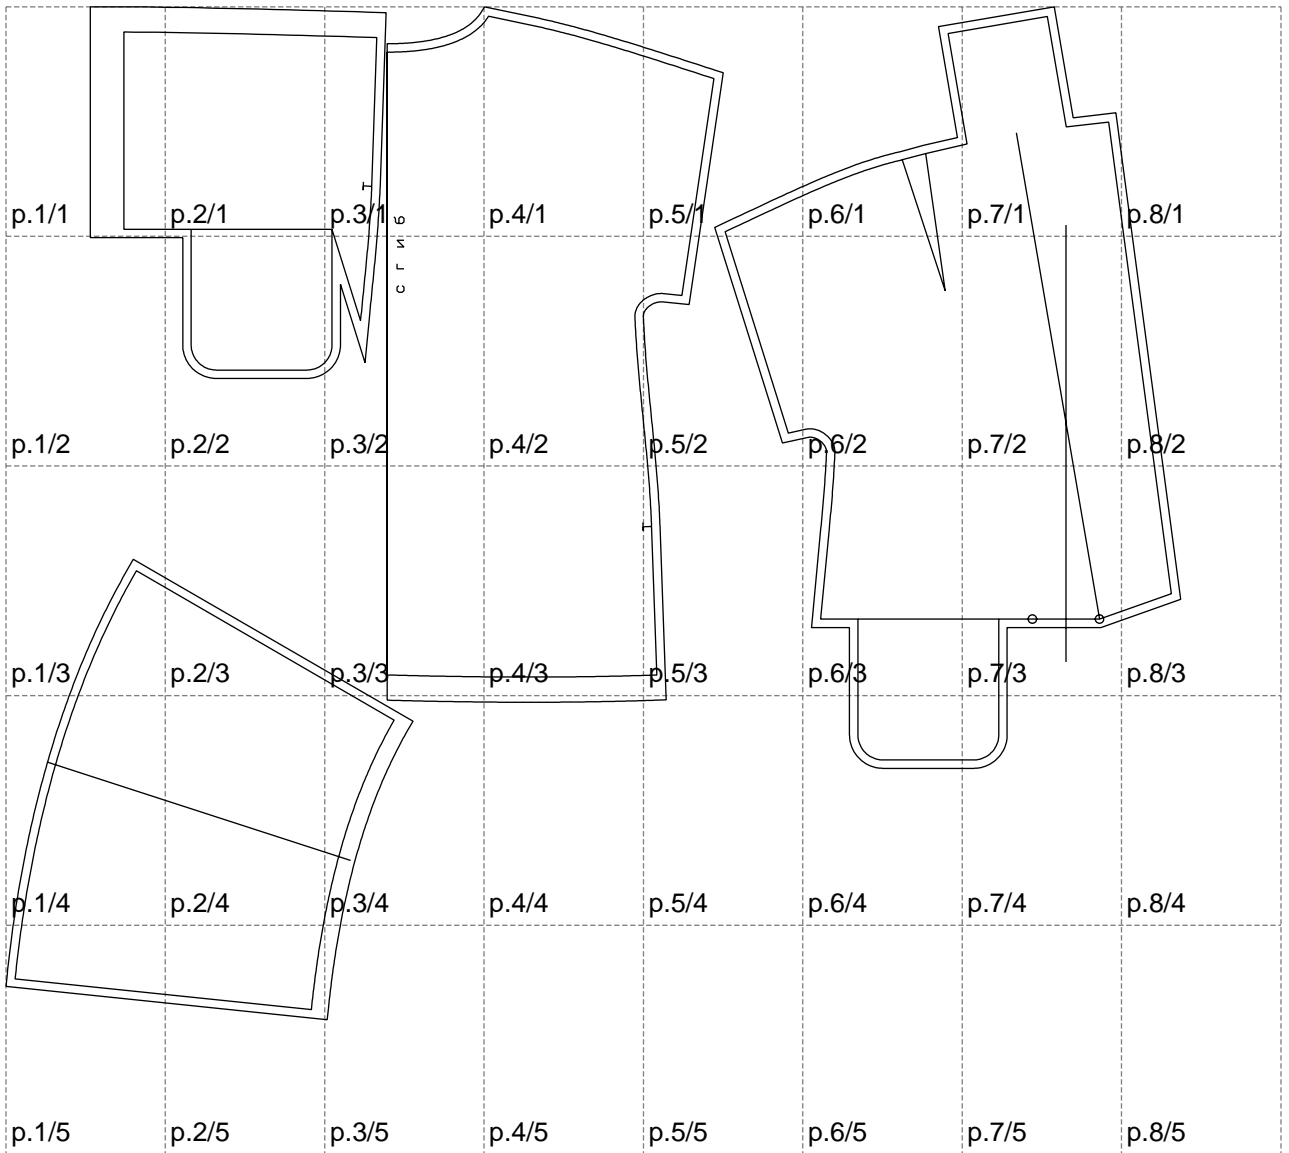

Not for print

Paper size: A4, size:1399.00 x1206.16 mm

# Example

size:1499.00 x1831.82 mm

Maneken =1 ver.0

rz\_1=170

rz\_16=100

rz\_17=85.4

rz\_18=80.2

rz\_19=108

rz\_20=105.4

---

. . . . .  
. . . . .  
. . . . .