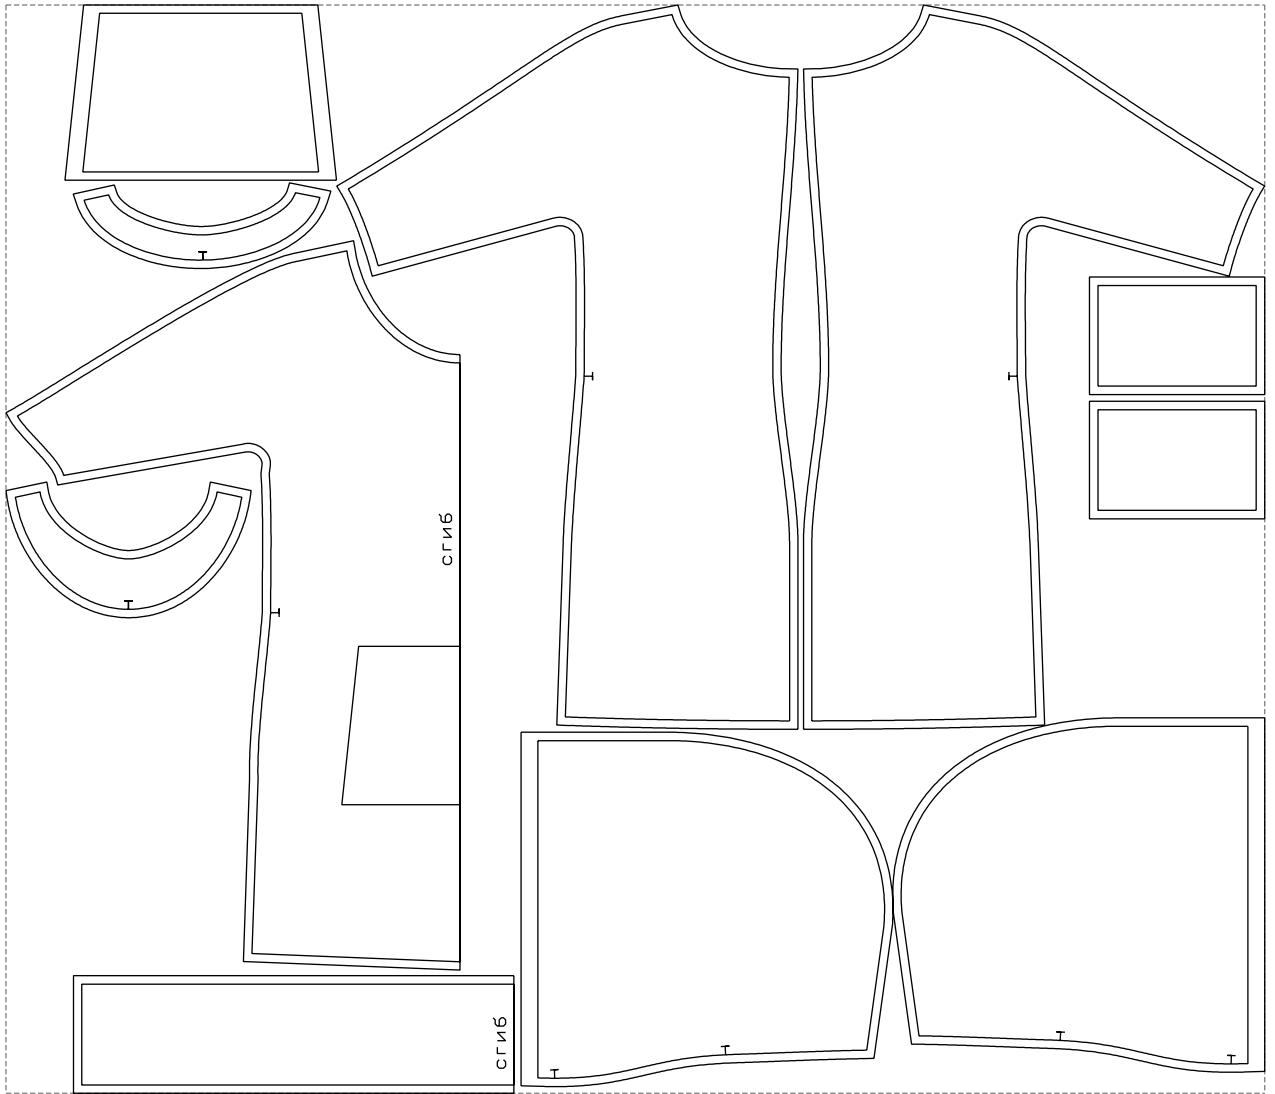

Not for print

Paper size: A4, size:1388.95 x1246.84 mm

# Example

size:1499.00 x1296.41 mm

Maneken =1 ver.0

rz\_1=170

rz\_16=96

rz\_17=82

rz\_18=76

rz\_19=104

rz\_20=101.8

---

. . . . .  
. . . . .  
. . . . .