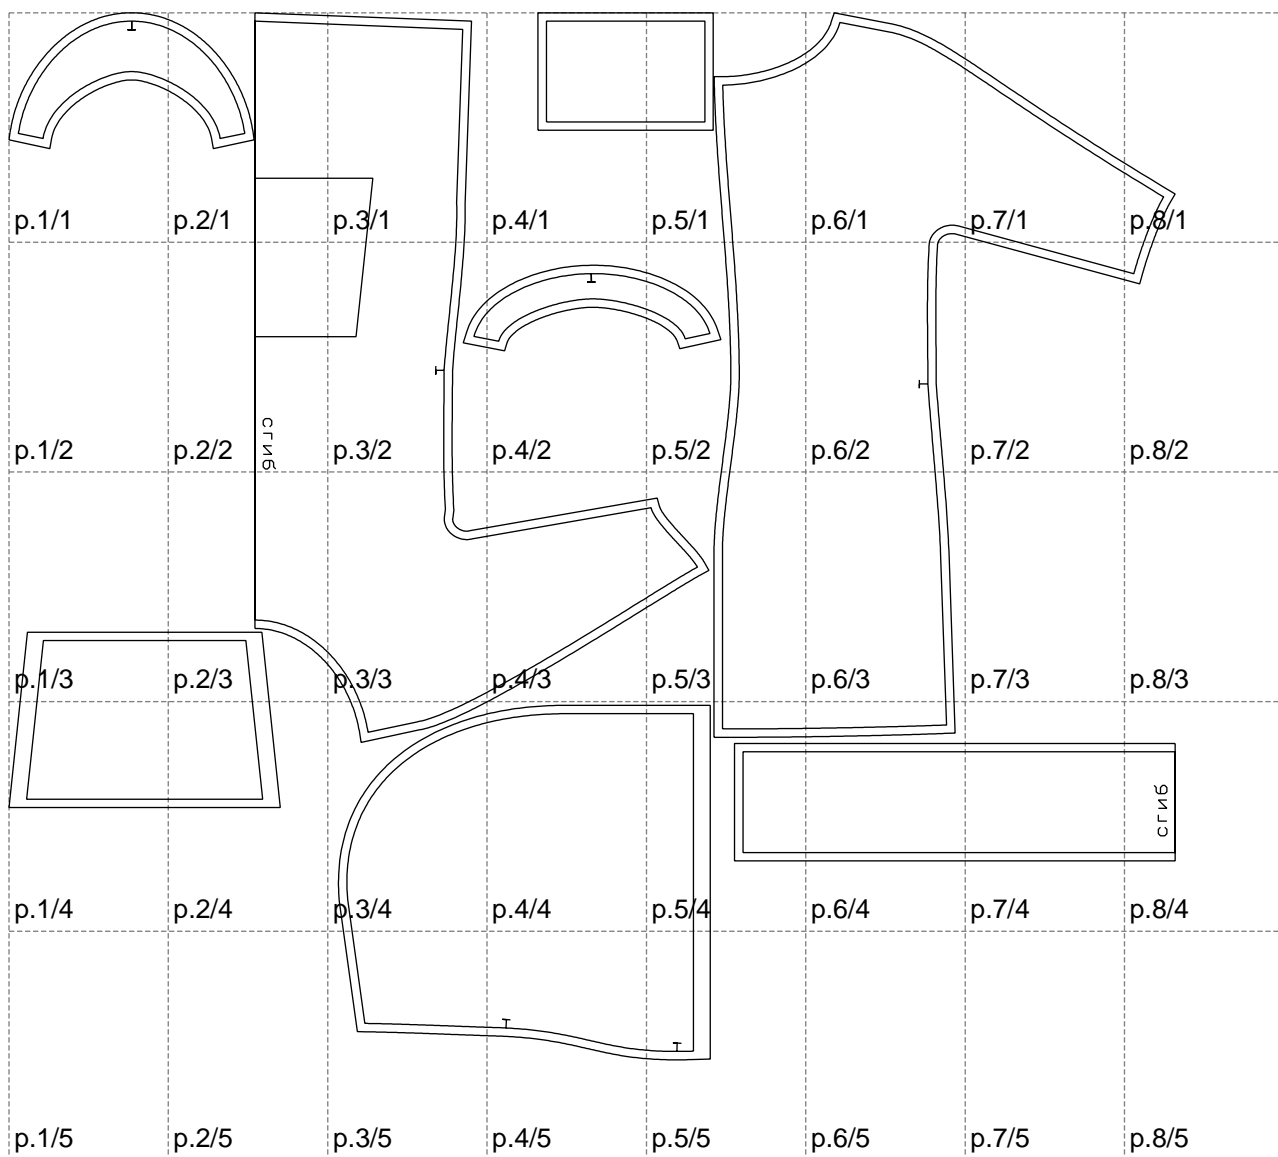

Not for print

Paper size: A4, size:1388.95 x1246.84 mm

# Example

size:1499.00 x1296.41 mm

Maneken =1 ver.0

rz\_1=170

rz\_16=96

rz\_17=82

rz\_18=76

rz\_19=104

rz\_20=101.8

---

. . . . .  
. . . . .  
. . . . .