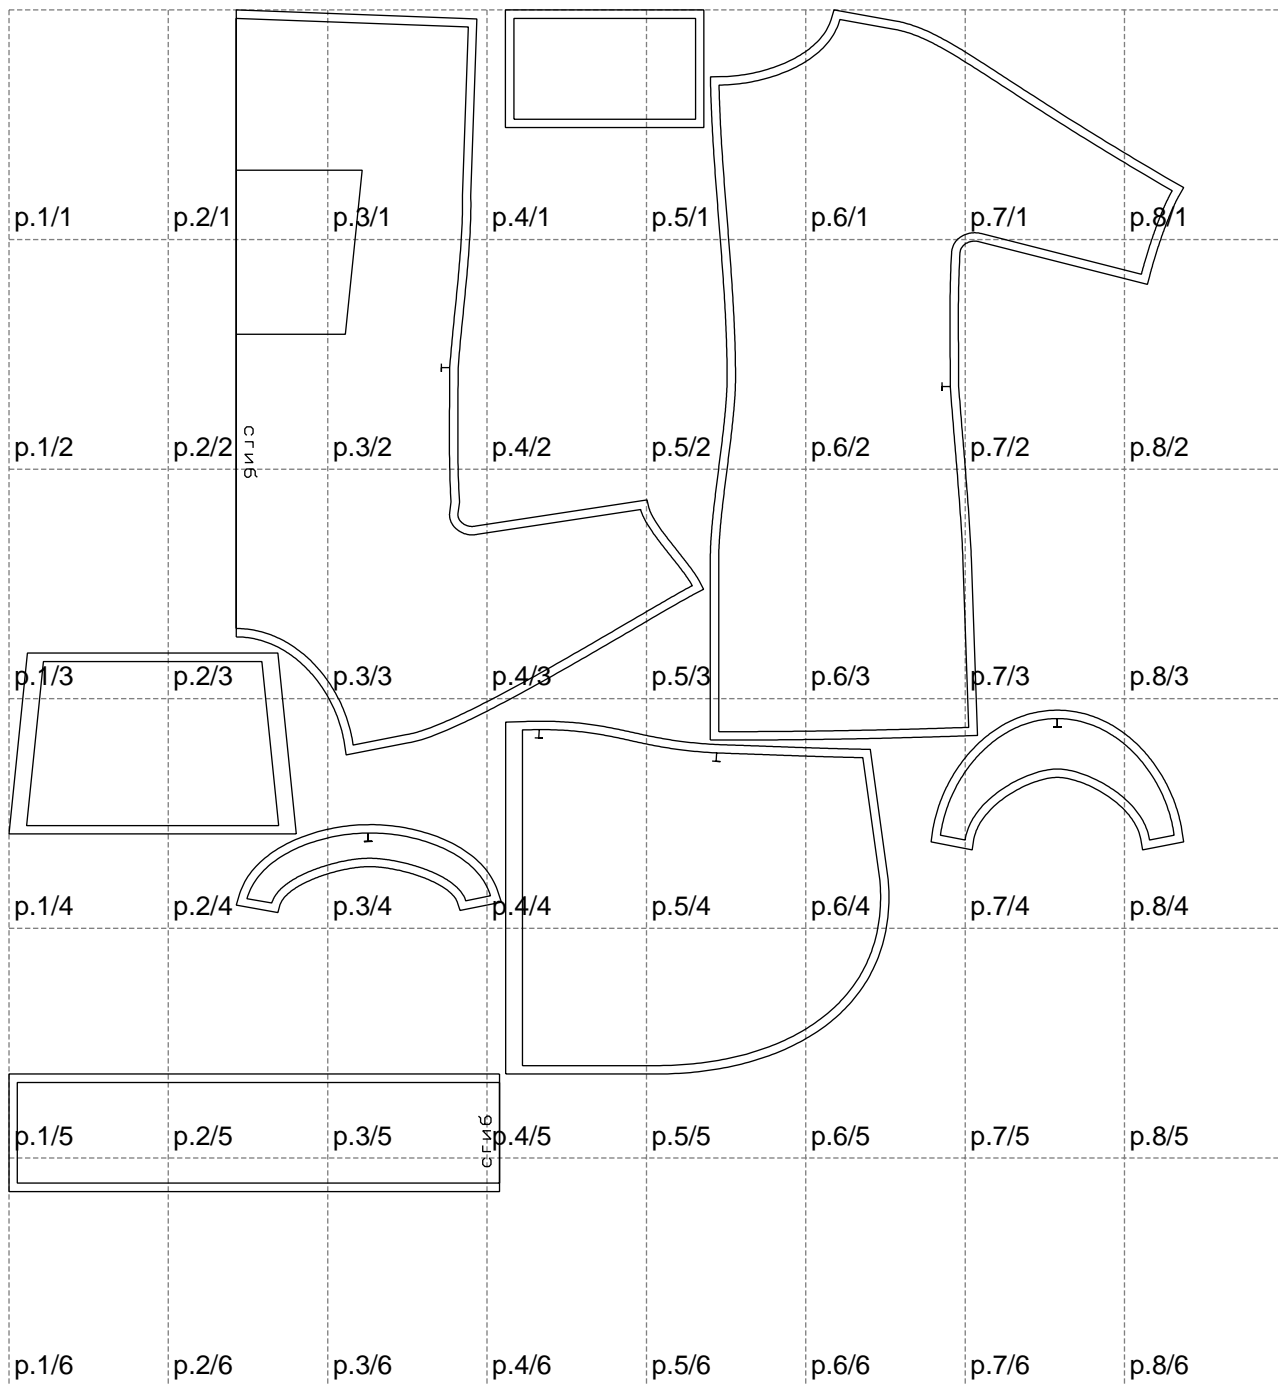

Not for print

Paper size: A4, size:1399.00 x1407.07 mm

# Example

size:1499.00 x1618.62 mm

Maneken =1 ver.0

rz\_1=170

rz\_16=108

rz\_17=92.5

rz\_18=89.2

rz\_19=116

rz\_20=113

---

. . . . .  
. . . . .  
. . . . .