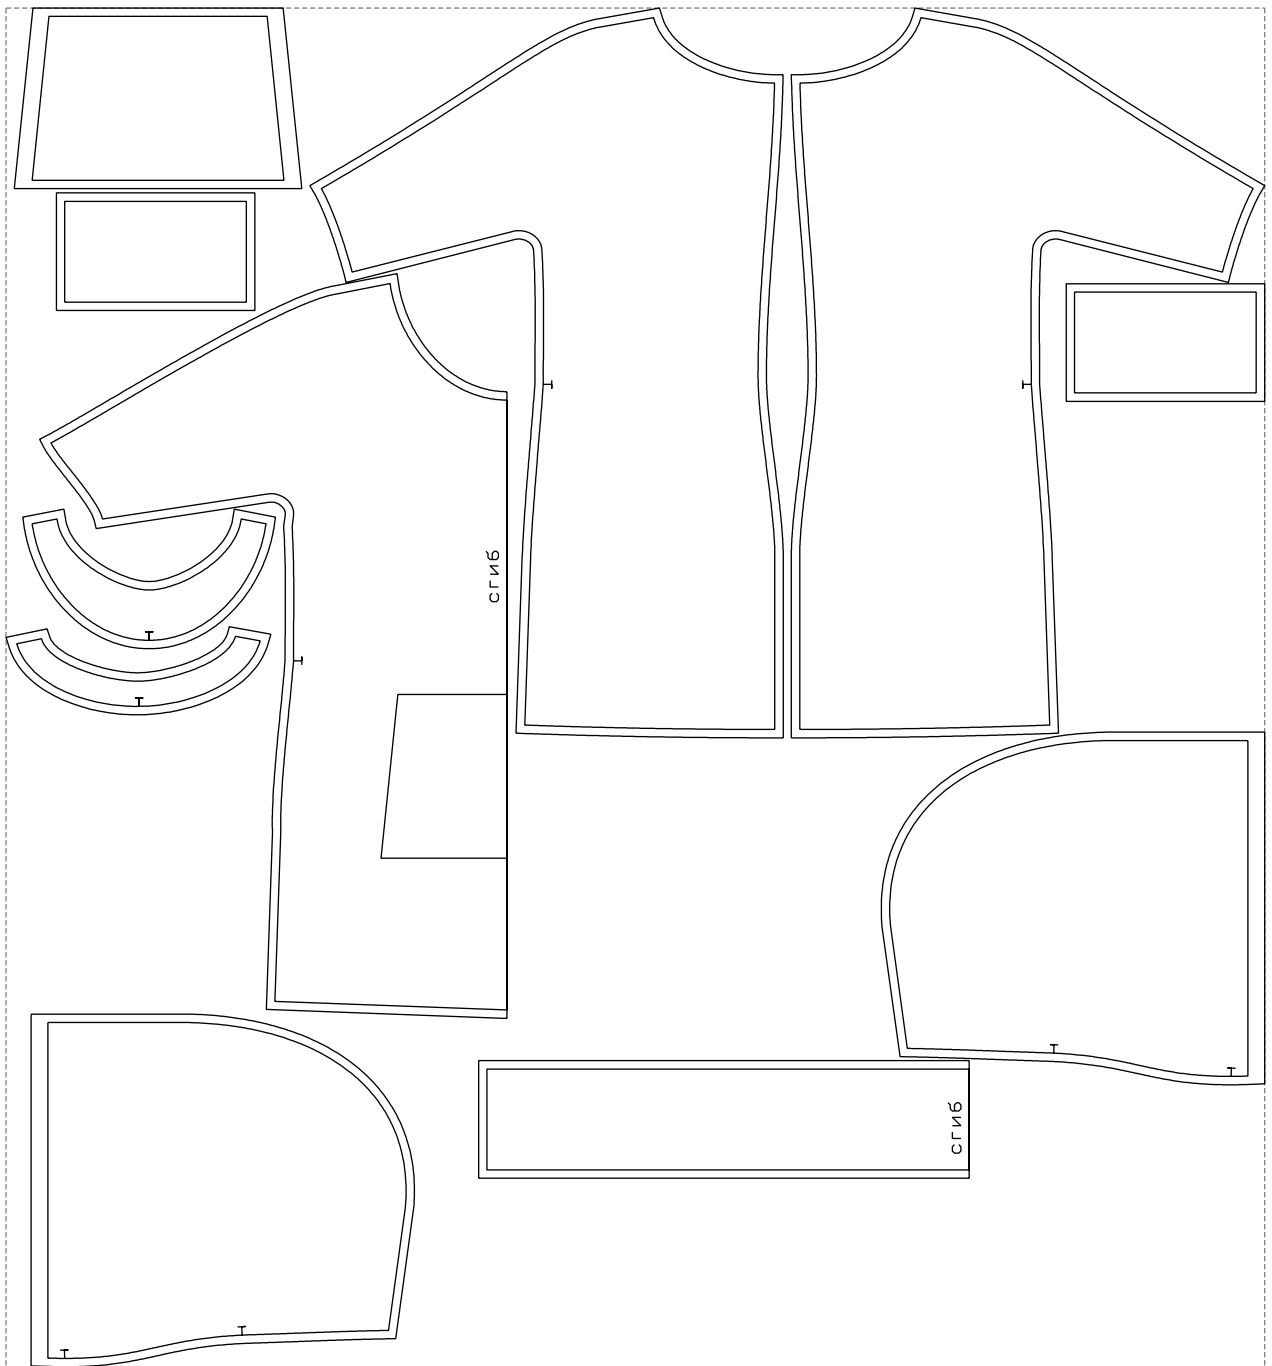

Not for print

Paper size: A4, size:1399.00 x1407.07 mm

# Example

size:1499.00 x1618.62 mm

Maneken =1 ver.0

rz\_1=170

rz\_16=108

rz\_17=92.5

rz\_18=89.2

rz\_19=116

rz\_20=113

---

. . . . .  
. . . . .  
. . . . .