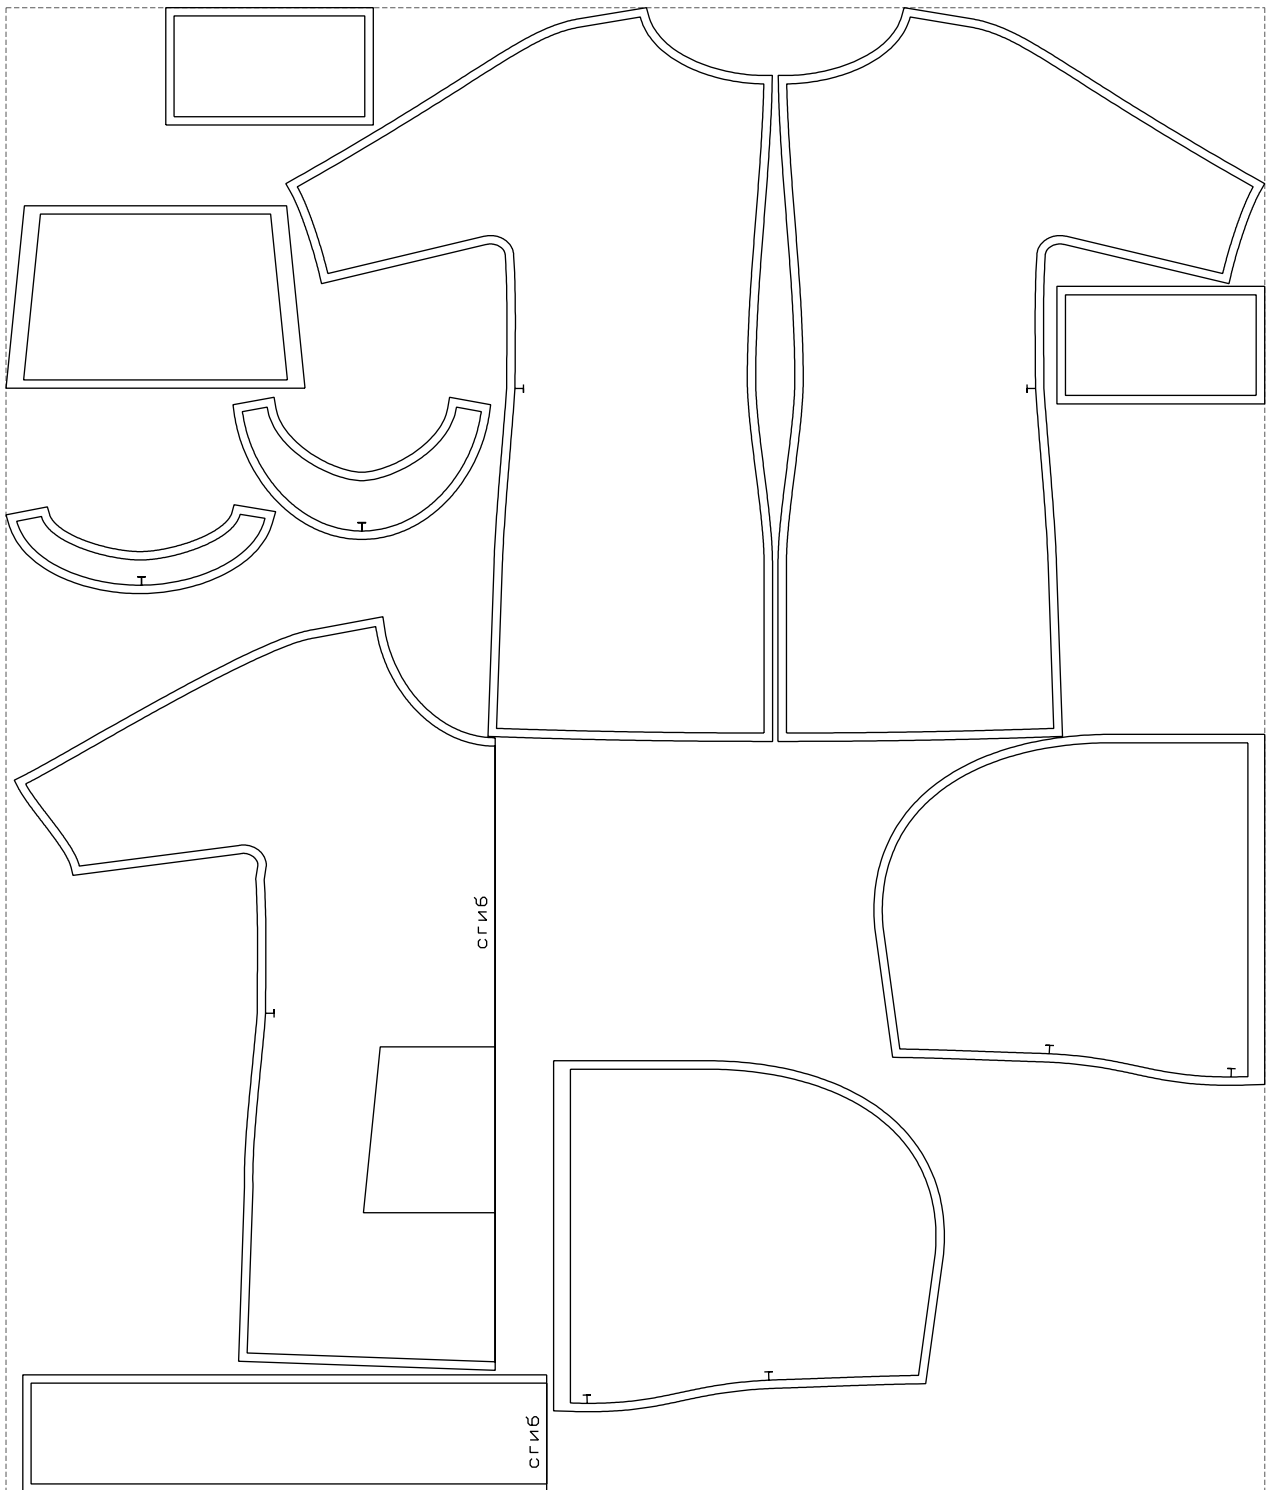

Not for print

Paper size: A4, size:1399.00 x1457.49 mm

# Example

size:1499.00 x1768.58 mm

Maneken =1 ver.0

rz\_1=170

rz\_16=116

rz\_17=100

rz\_18=98.8

rz\_19=124

rz\_20=121

---

. . . . .  
. . . . .  
. . . . .