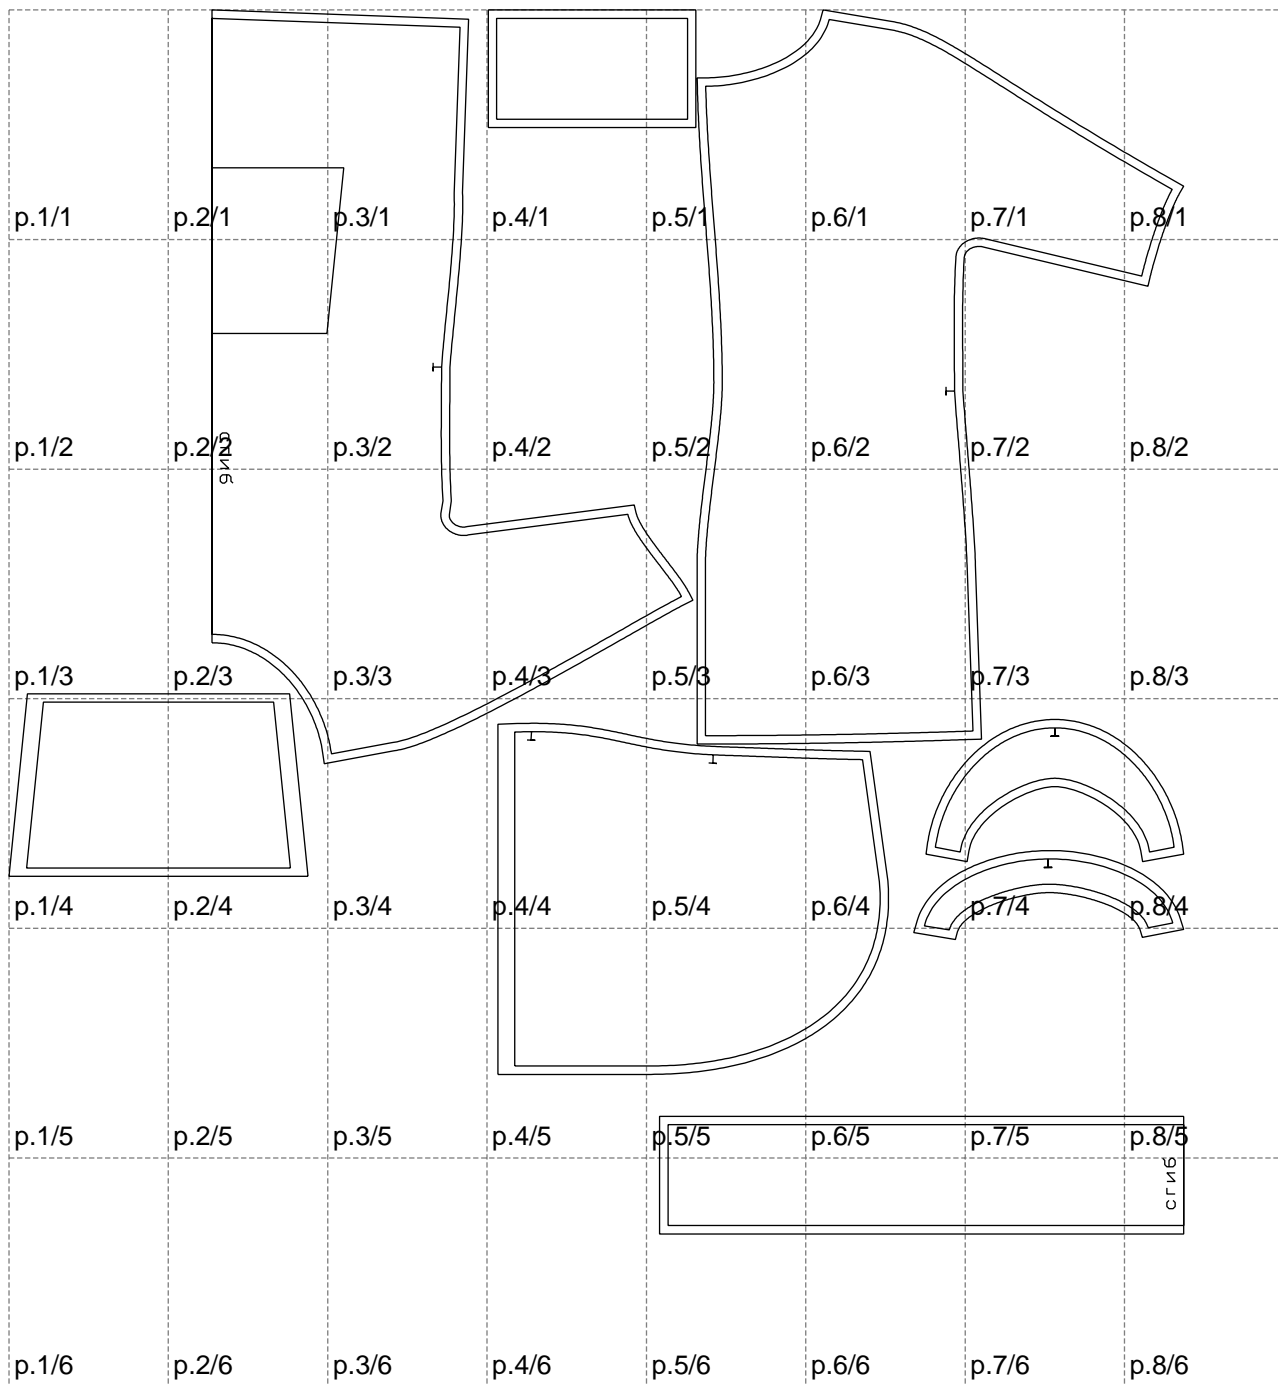

Not for print

Paper size: A4, size:1399.00 x1457.49 mm

# Example

size:1499.00 x1768.58 mm

Maneken =1 ver.0

rz\_1=170

rz\_16=116

rz\_17=100

rz\_18=98.8

rz\_19=124

rz\_20=121

---

. . . . .  
. . . . .  
. . . . .