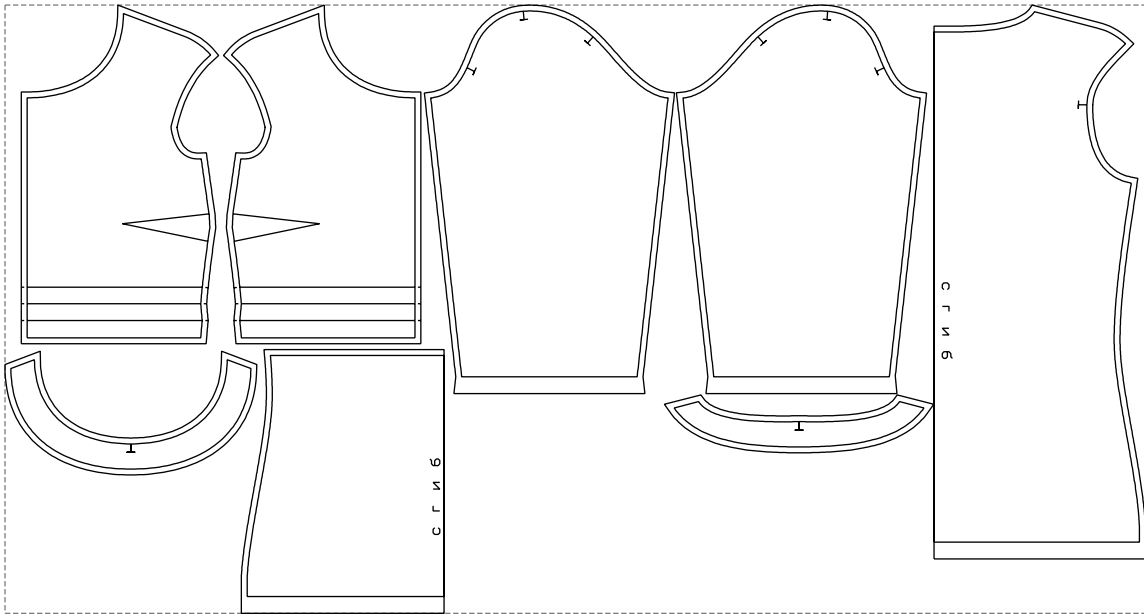

Not for print

Paper size: A4, size:1399.00 x659.53 mm

# Example

size:1357.95 x724.39 mm

Maneken =1 ver.0

rz\_1=170

rz\_16=92

rz\_17=78.8

rz\_18=71.8

rz\_19=100