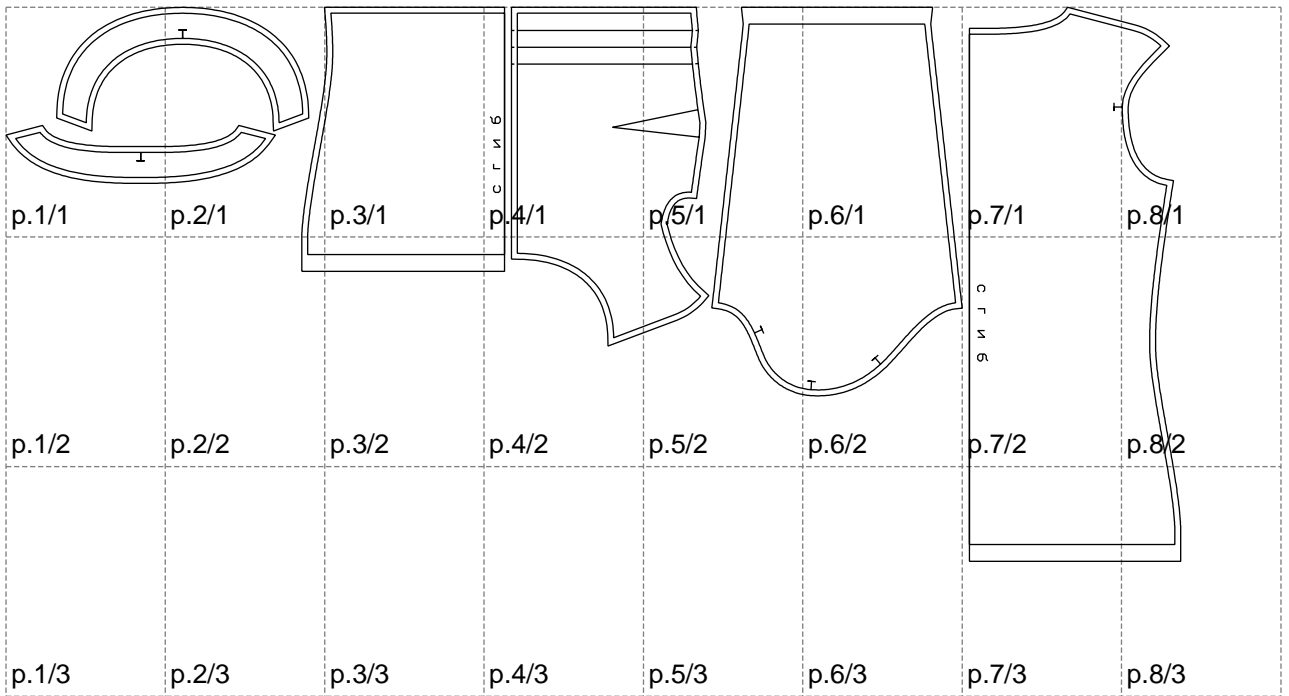

Not for print

Paper size: A4, size:1399.00 x659.53 mm

# Example

size:1357.95 x724.39 mm

Maneken =1 ver.0

rz\_1=170

rz\_16=92

rz\_17=78.8

rz\_18=71.8

rz\_19=100

rz\_20=98.1

---

. . . . .  
. . . . .  
. . . . .