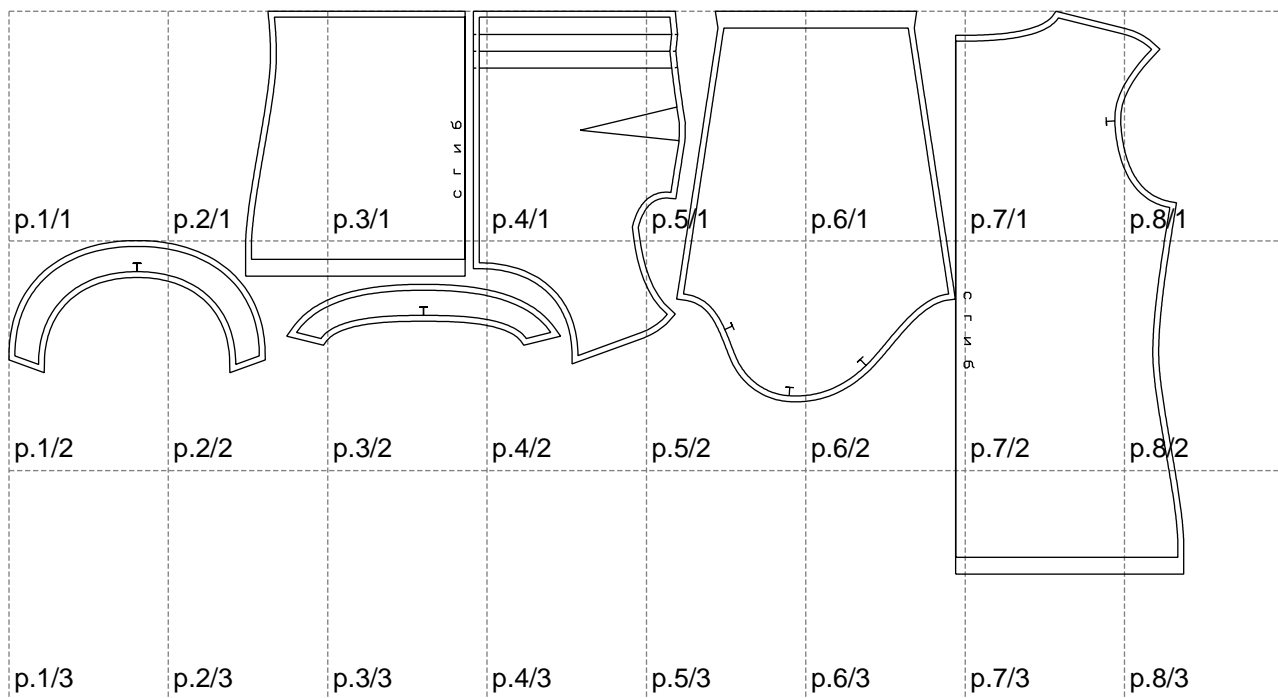

Not for print

Paper size: A4, size:1399.00 x670.21 mm

# Example

size:1468.91 x740.61 mm

Maneken =1 ver.0

rz\_1=170

rz\_16=100

rz\_17=85.4

rz\_18=80.2

rz\_19=108

rz\_20=105.4

---

. . . . .  
. . . . .  
. . . . .