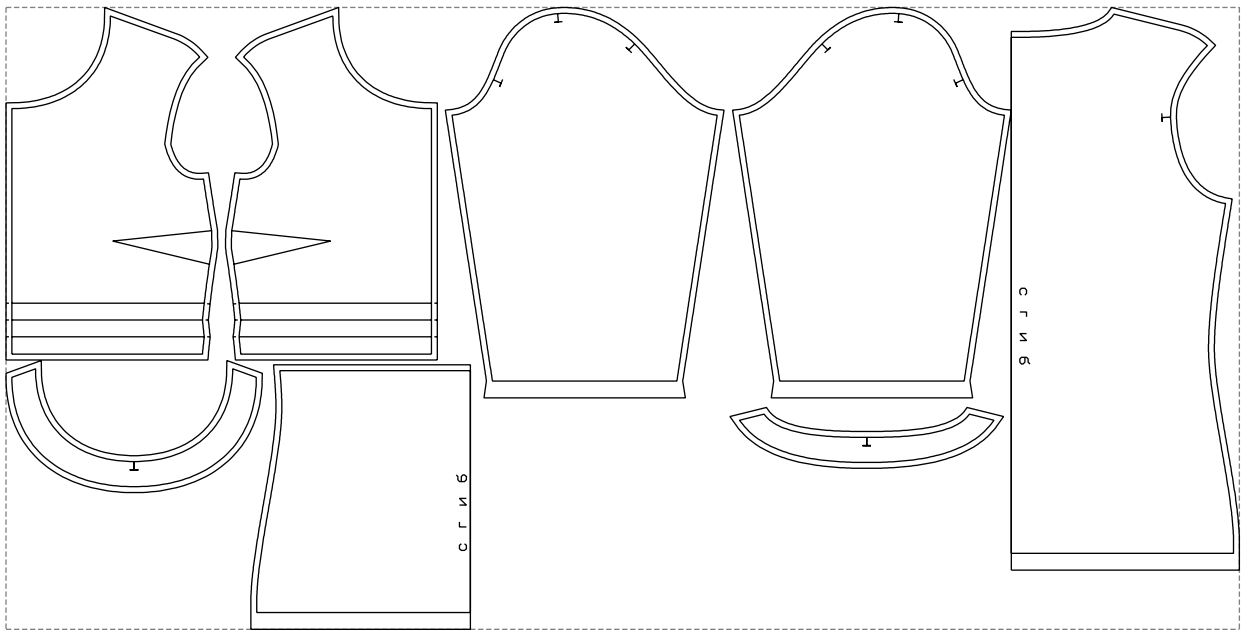

Not for print

Paper size: A4, size:1399.00 x670.21 mm

# Example

size:1468.91 x740.61 mm

Maneken =1 ver.0

rz\_1=170

rz\_16=100

rz\_17=85.4

rz\_18=80.2

rz\_19=108

rz\_20=105.4

---

. . . . .  
. . . . .  
. . . . .