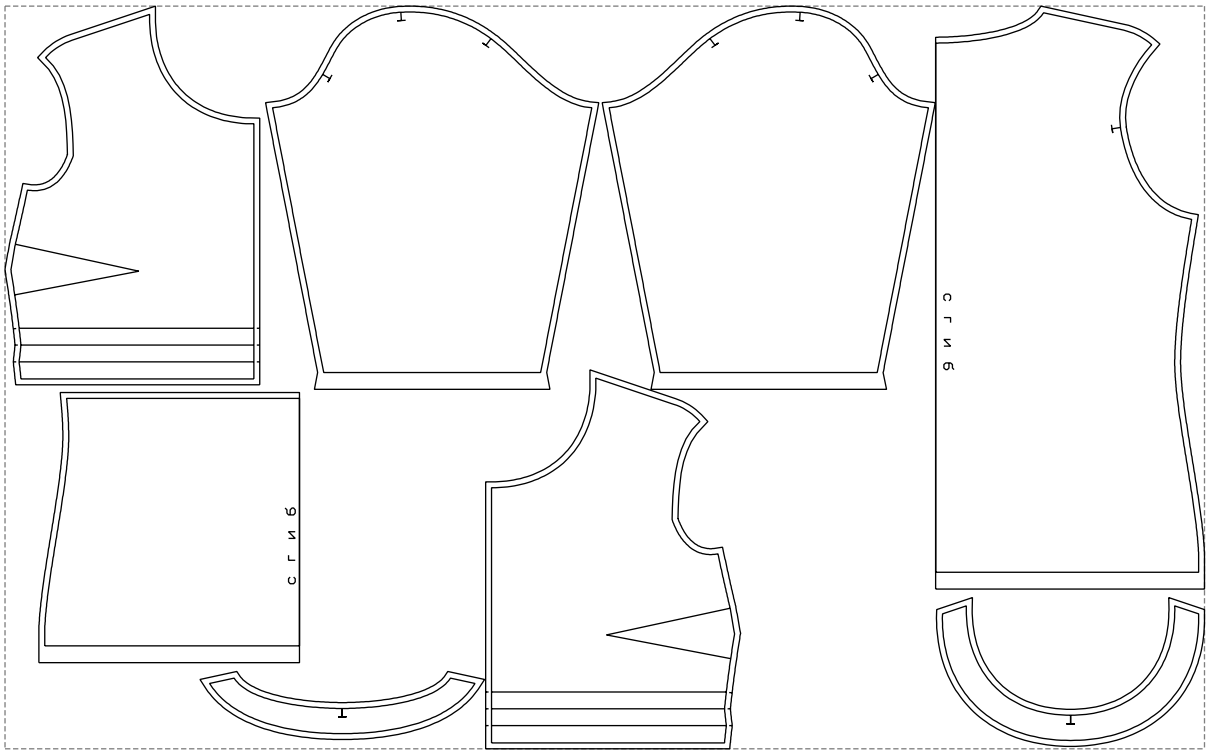

Not for print

Paper size: A4, size:1308.28 x694.31 mm

Example

size:1428.67 x884.65 mm

Maneken =1 ver.0

rz_1=170

rz_16=120

rz_17=104

rz_18=103.6

rz_19=128

rz_20=125.1

.
.
.