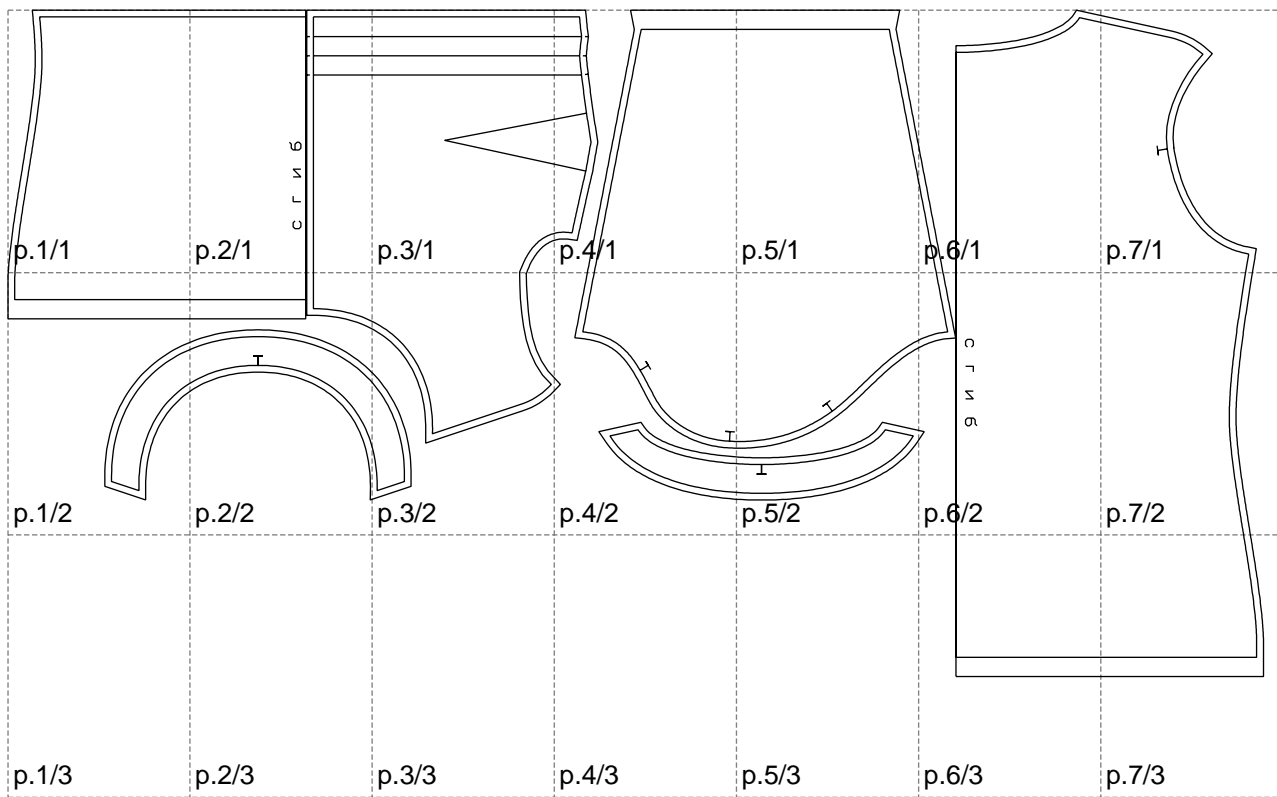

Not for print

Paper size: A4, size:1308.28 x694.31 mm

Example

size:1428.67 x884.65 mm

Maneken =1 ver.0

rz_1=170

rz_16=120

rz_17=104

rz_18=103.6

rz_19=128

rz_20=125.1

.
.
.