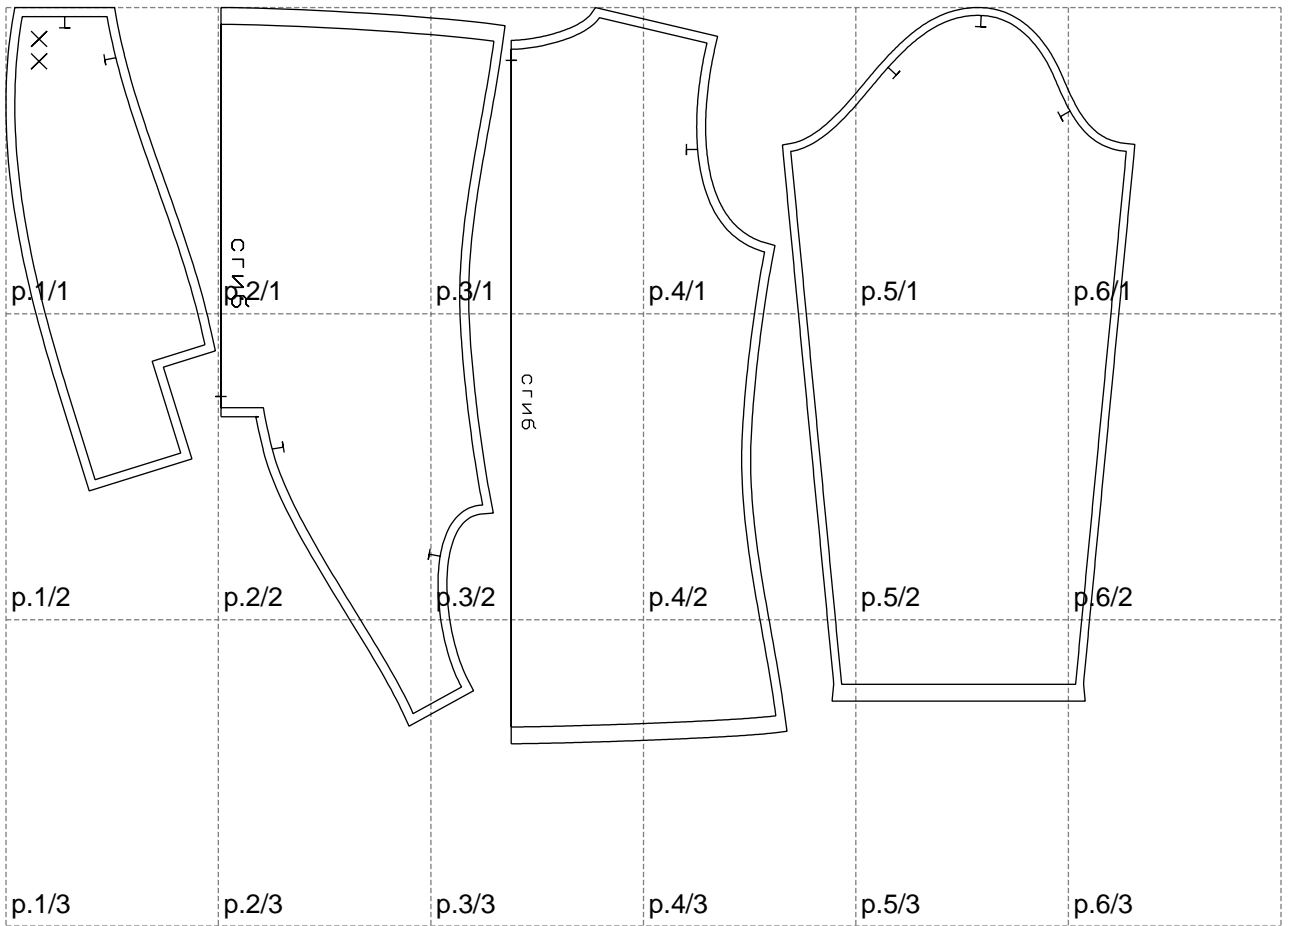

Not for print

Paper size: A4, size:1008.40 x657.48 mm

# Example

size:1499.00 x1228.72 mm

Maneken =1 ver.0

rz\_1=170

rz\_16=92

rz\_17=78.8

rz\_18=71.8

rz\_19=100

rz\_20=98.1

---

. . . . .  
. . . . .  
. . . . .