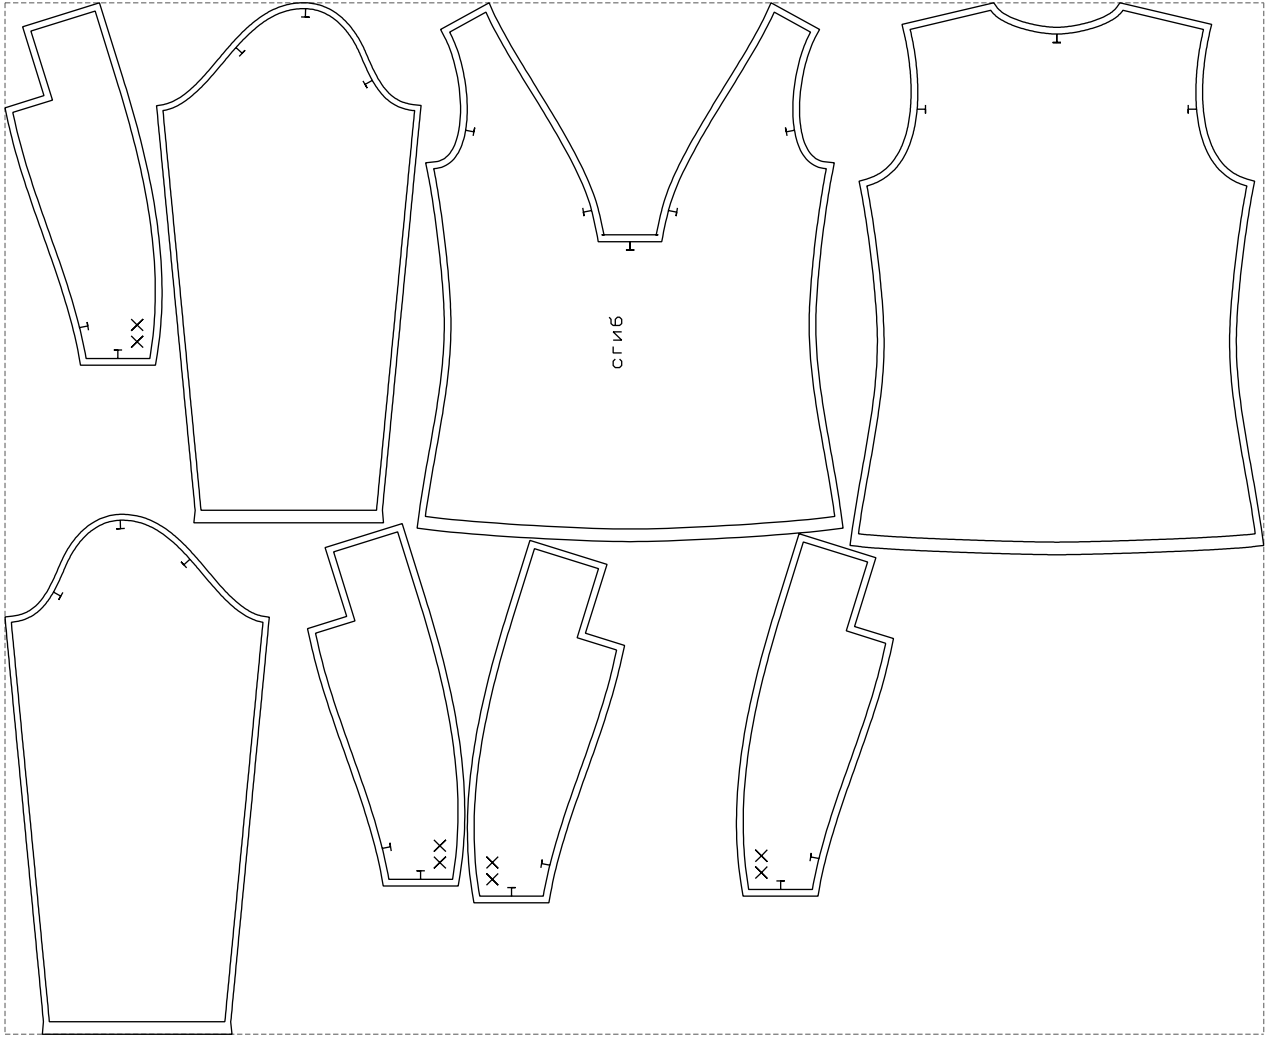

Not for print

Paper size: A4, size:1008.40 x657.48 mm

# Example

size:1499.00 x1228.72 mm

Maneken =1 ver.0

rz\_1=170

rz\_16=92

rz\_17=78.8

rz\_18=71.8

rz\_19=100

rz\_20=98.1

---

. . . . .  
. . . . .  
. . . . .