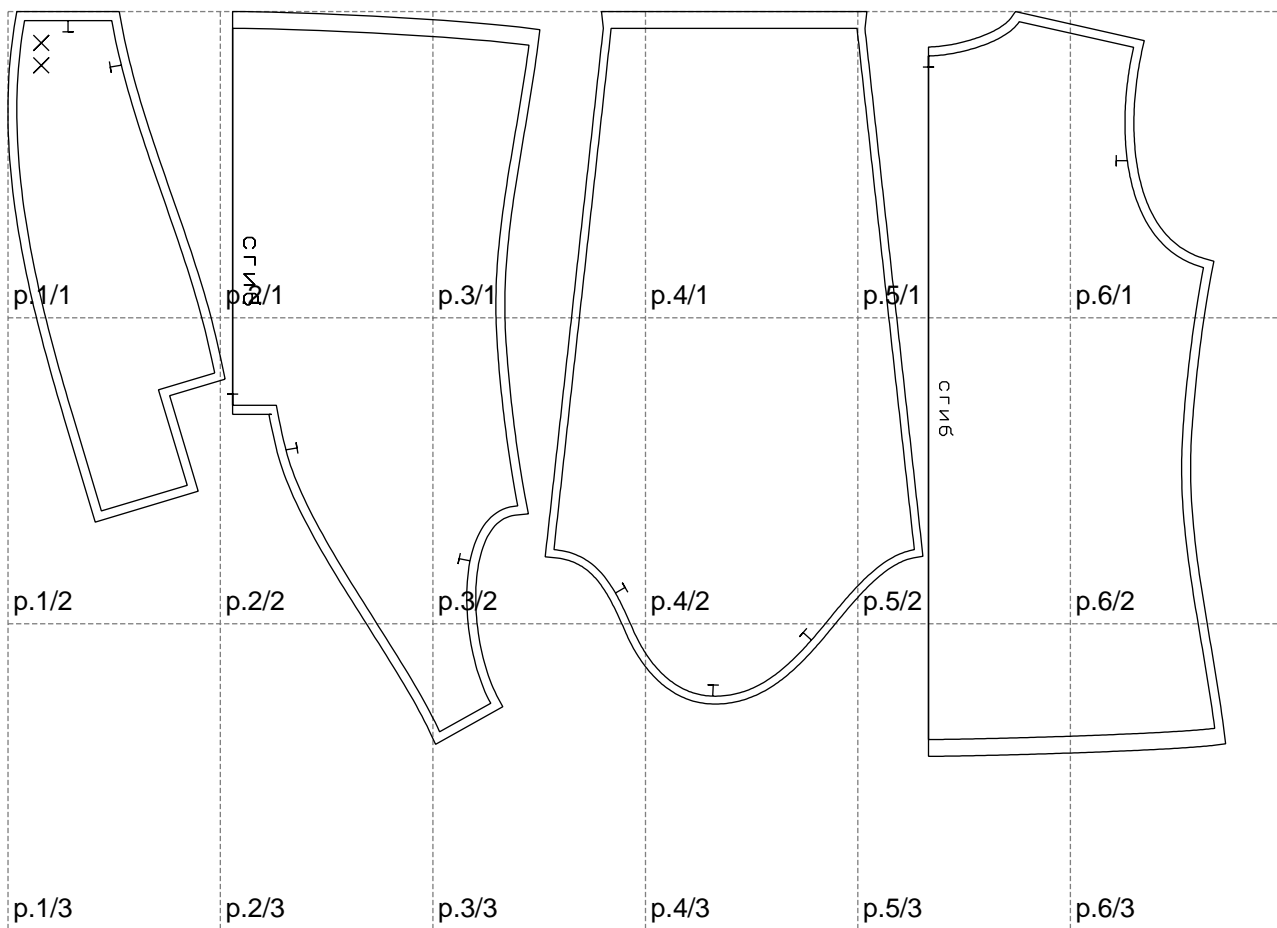

Not for print

Paper size: A4, size:1087.70 x665.12 mm

# Example

size:1418.89 x1243.48 mm

Maneken =1 ver.0

rz\_1=170

rz\_16=100

rz\_17=85.4

rz\_18=80.2

rz\_19=108

rz\_20=105.4

---

. . . . .  
. . . . .  
. . . . .