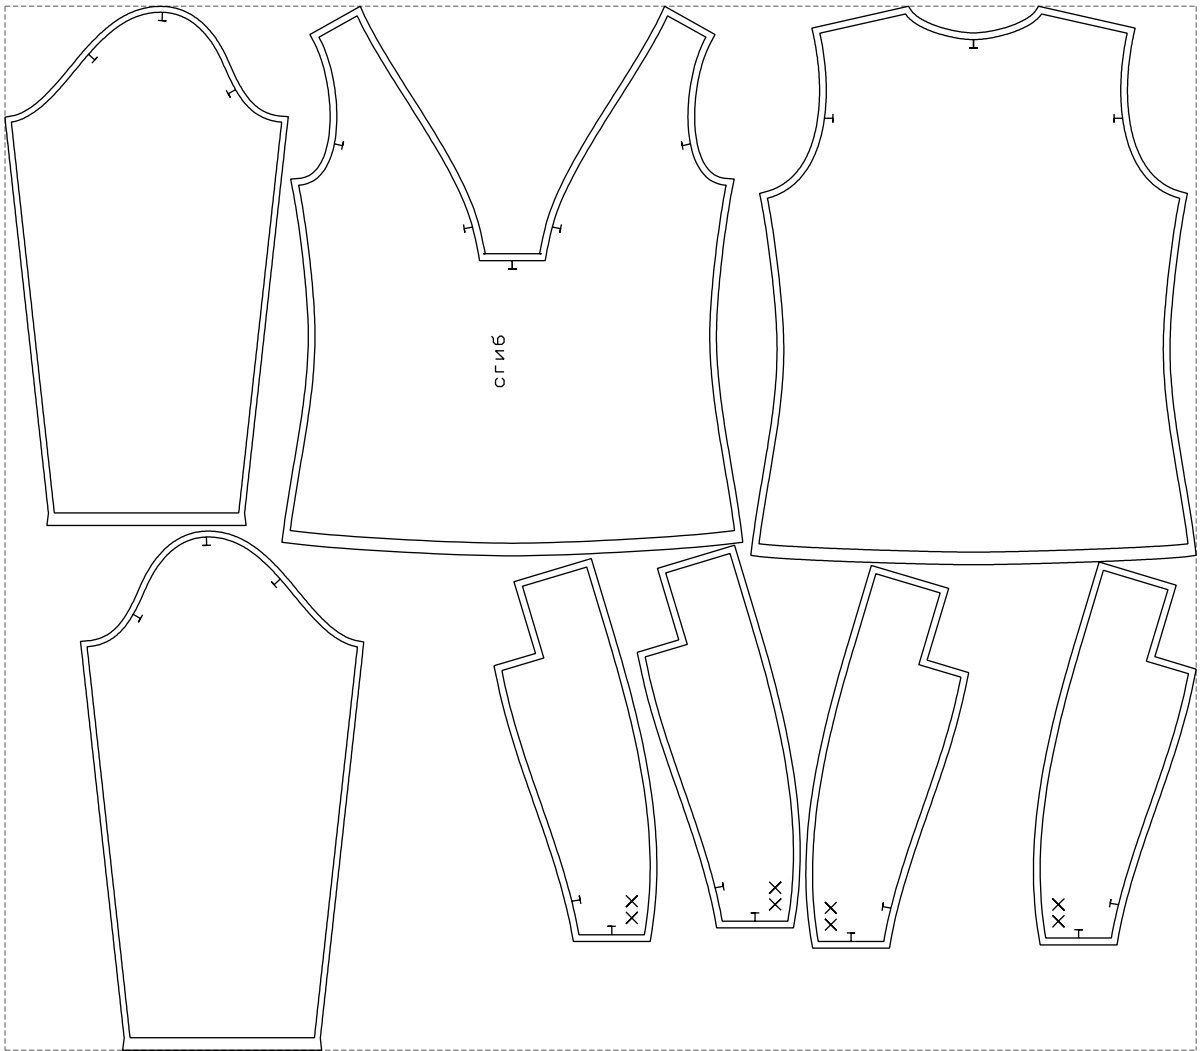

Not for print

Paper size: A4, size:1087.70 x665.12 mm

# Example

size:1418.89 x1243.48 mm

Maneken =1 ver.0

rz\_1=170

rz\_16=100

rz\_17=85.4

rz\_18=80.2

rz\_19=108

rz\_20=105.4

---

. . . . .  
. . . . .  
. . . . .