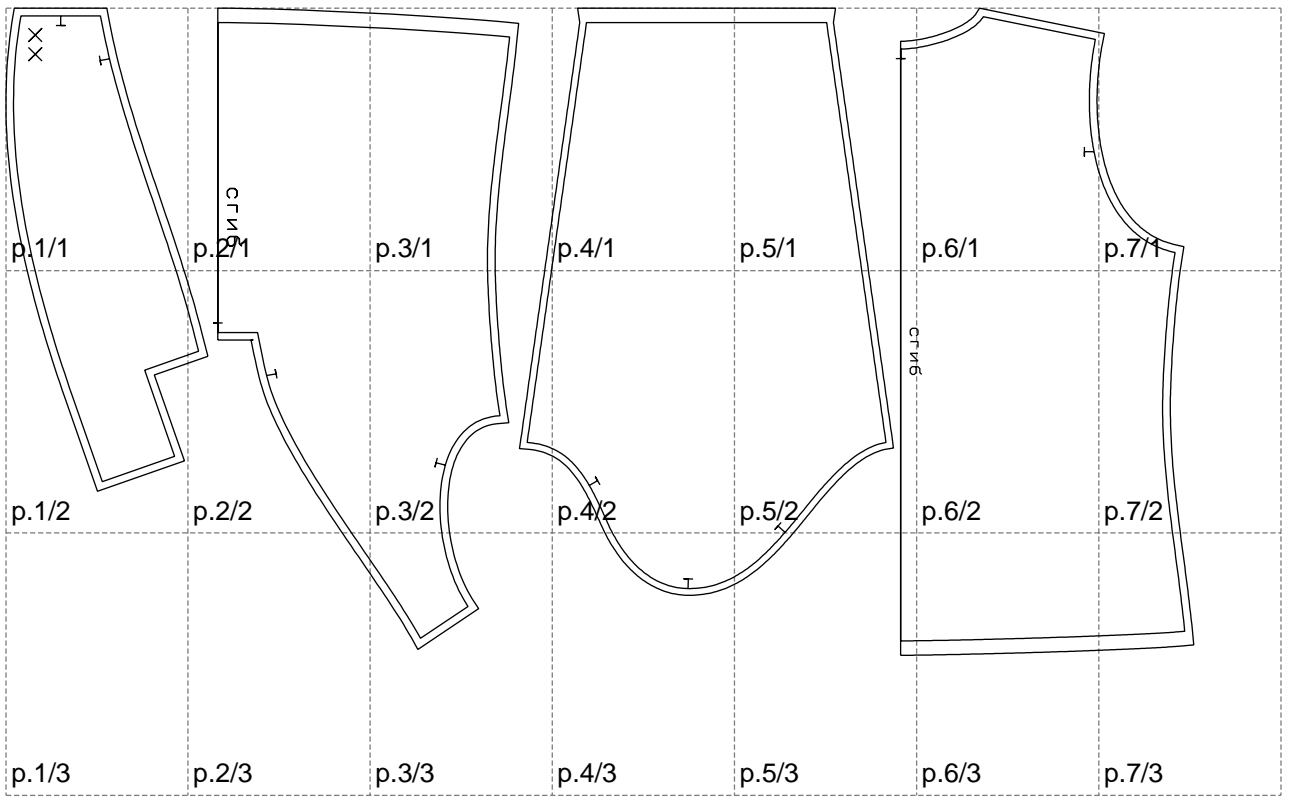

Not for print

Paper size: A4, size:1237.85 x674.24 mm

# Example

size:1499.00 x1272.71 mm

Maneken =1 ver.0

rz\_1=170

rz\_16=116

rz\_17=100

rz\_18=98.8

rz\_19=124

rz\_20=121

---

. . . . .  
. . . . .  
. . . . .