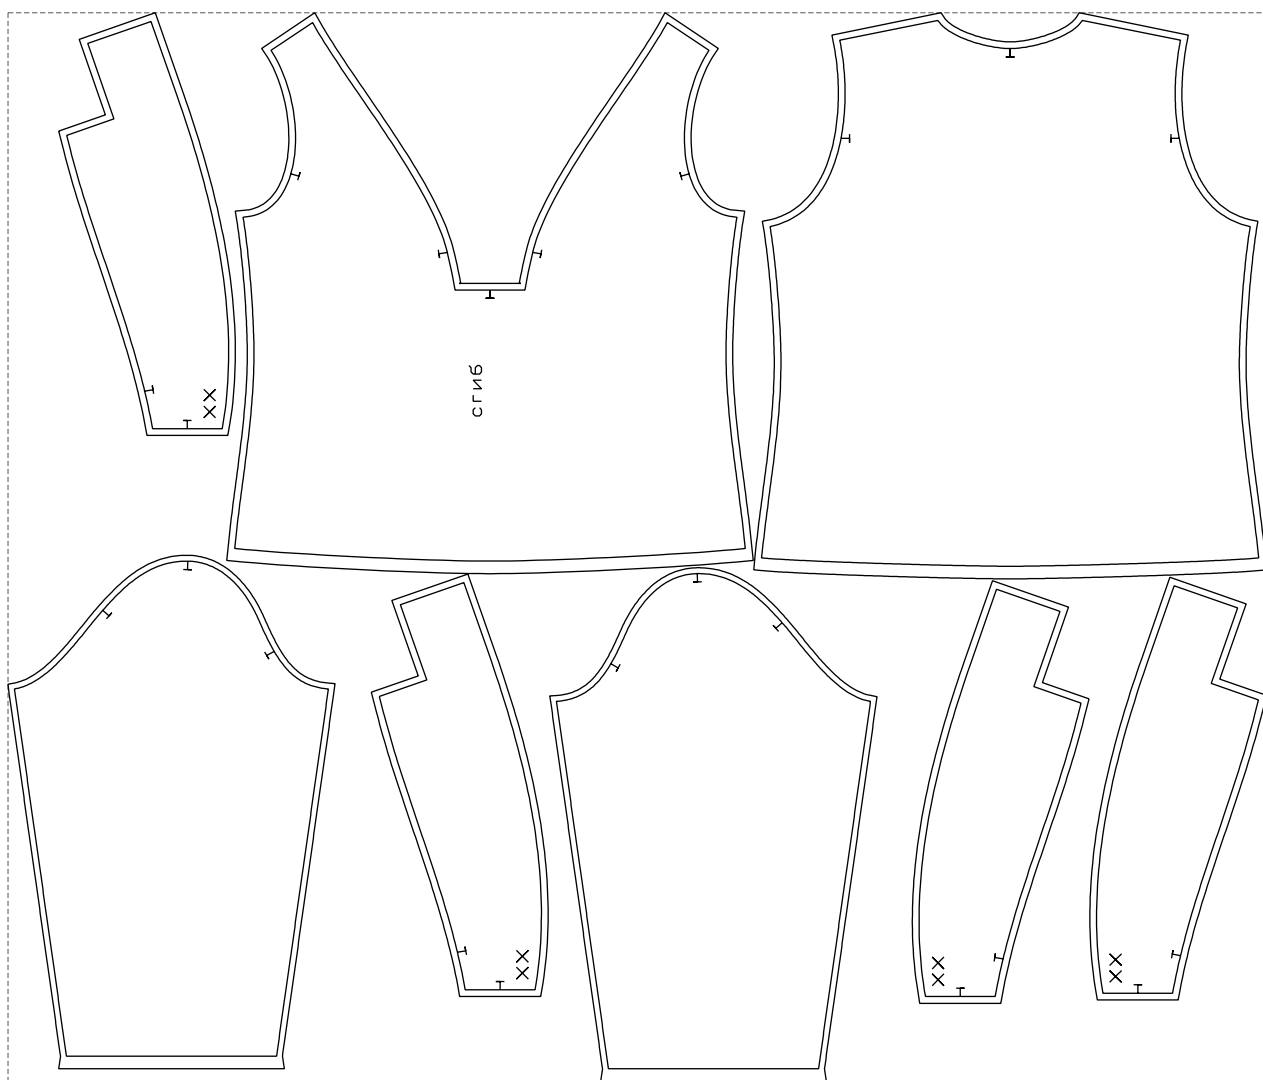

Not for print

Paper size: A4, size:1237.85 x674.24 mm

# Example

size:1499.00 x1272.71 mm

Maneken =1 ver.0

rz\_1=170

rz\_16=116

rz\_17=100

rz\_18=98.8

rz\_19=124

rz\_20=121

---

. . . . .  
. . . . .  
. . . . .