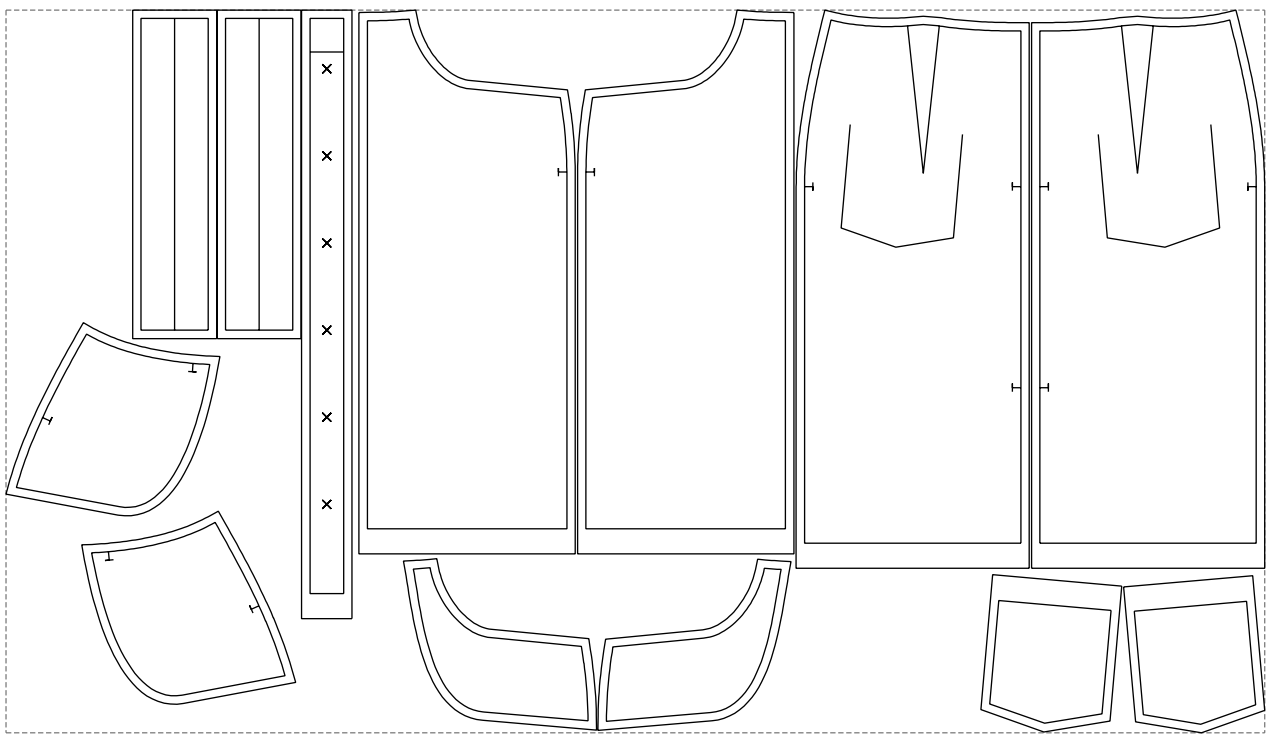

Not for print

Paper size: A4, size:1328.93 x725.05 mm

# Example

size:1499.00 x860.96 mm

Maneken =1 ver.0

rz\_1=170

rz\_16=92

rz\_17=78.8

rz\_18=71.8

rz\_19=100

rz\_20=98.1

---

. . . . .  
. . . . .  
. . . . .