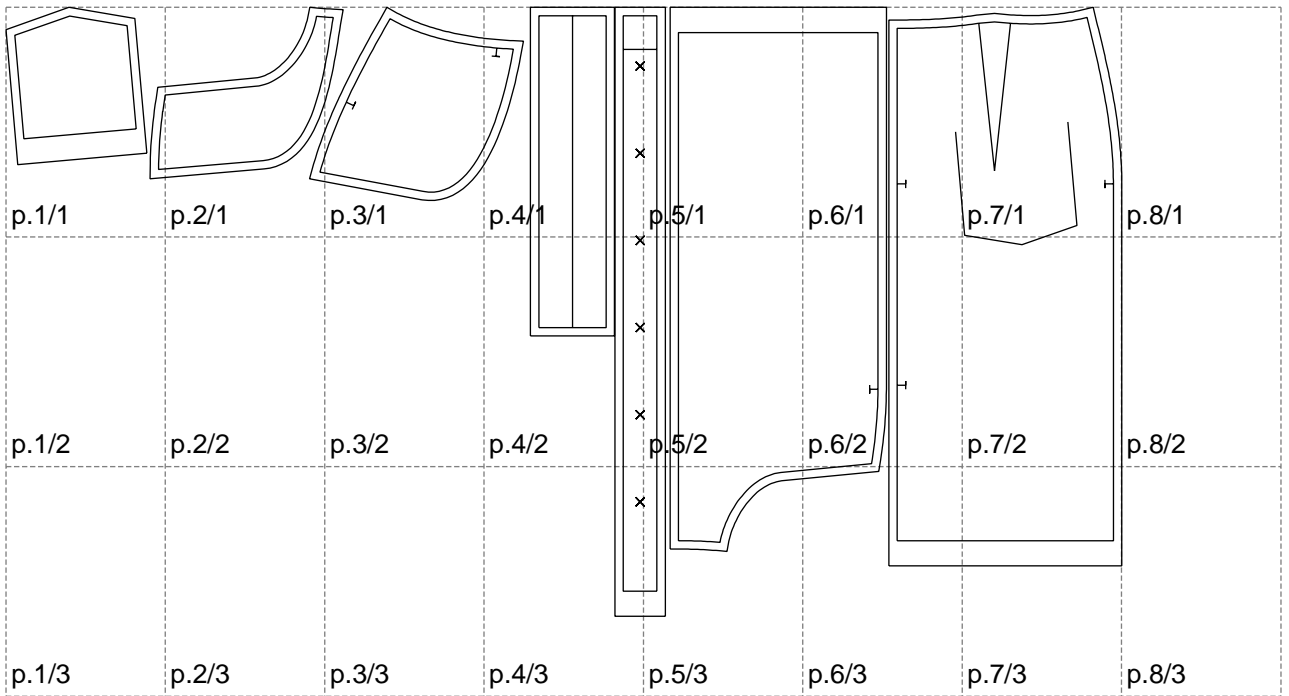

Not for print

Paper size: A4, size:1328.93 x725.05 mm

# Example

size:1499.00 x860.96 mm

Maneken =1 ver.0

rz\_1=170

rz\_16=92

rz\_17=78.8

rz\_18=71.8

rz\_19=100

rz\_20=98.1

---

. . . . .  
. . . . .  
. . . . .