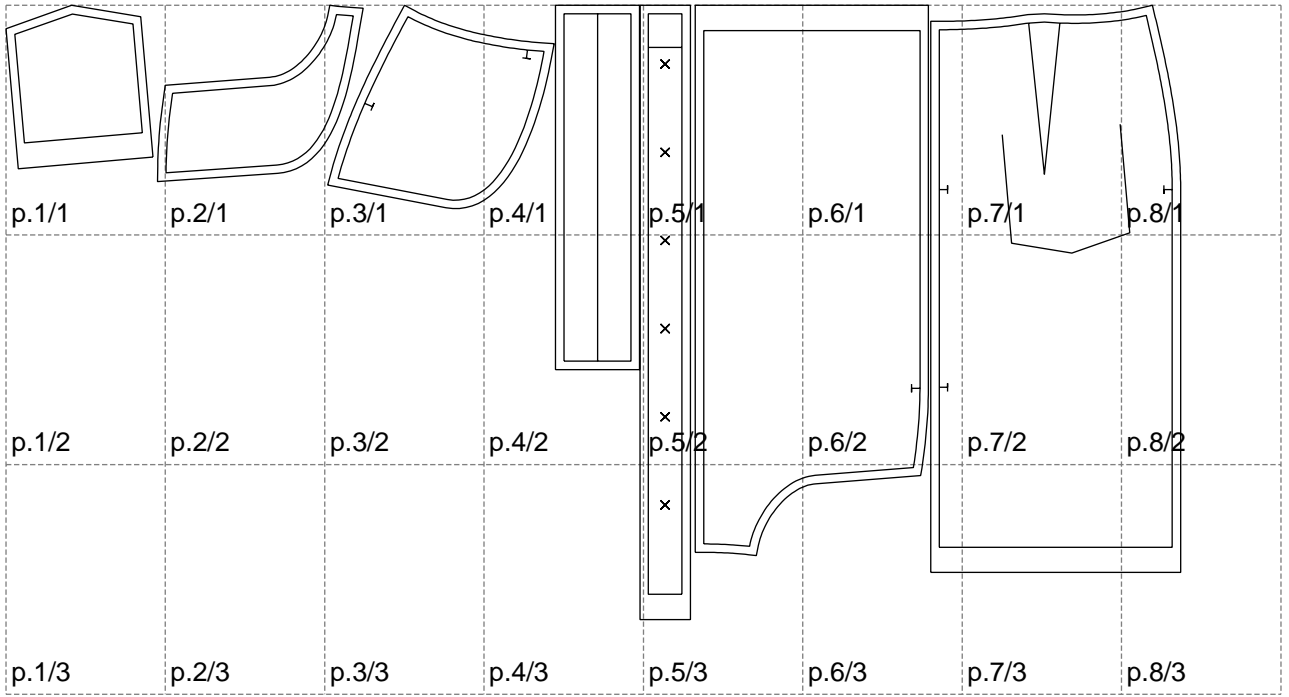

Not for print

Paper size: A4, size:1399.00 x731.35 mm

# Example

size:1499.00 x904.98 mm

Maneken =1 ver.0

rz\_1=170

rz\_16=100

rz\_17=85.4

rz\_18=80.2

rz\_19=108

rz\_20=105.4

---

. . . . .  
. . . . .  
. . . . .