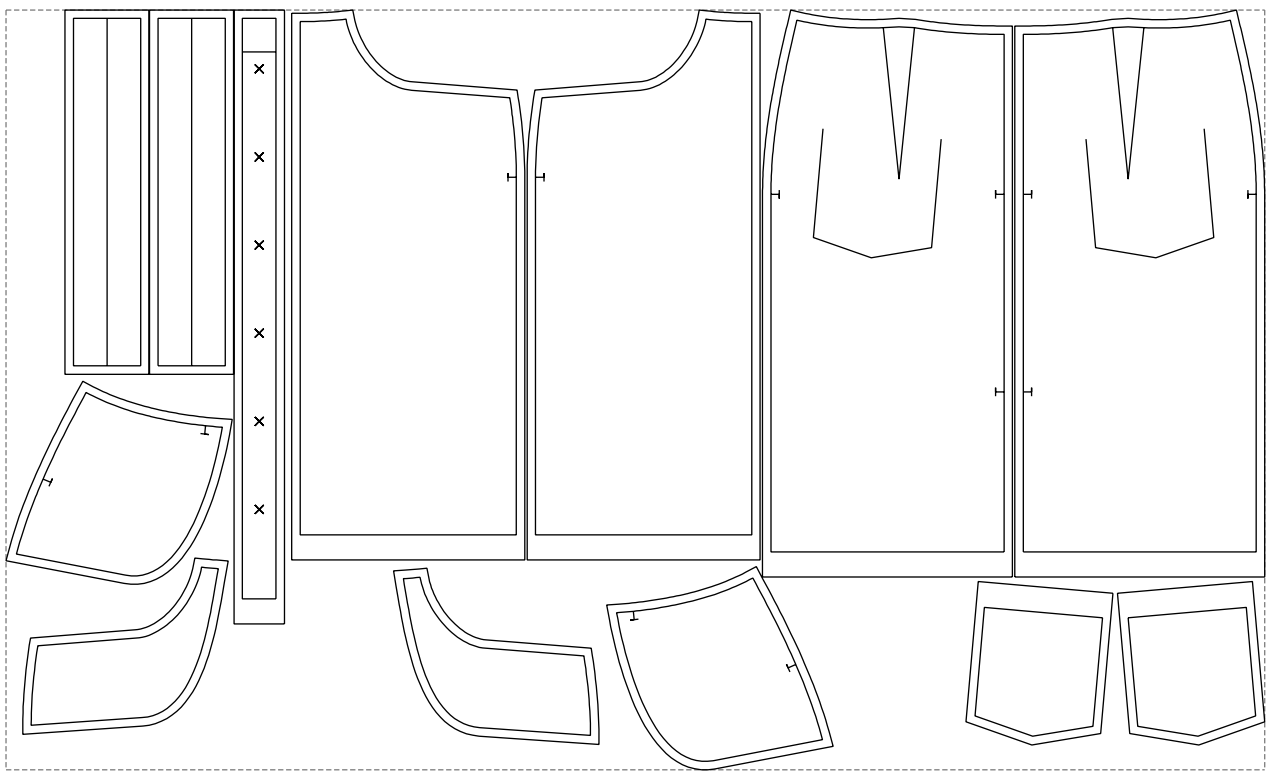

Not for print

Paper size: A4, size:1399.00 x731.35 mm

# Example

size:1499.00 x904.98 mm

Maneken =1 ver.0

rz\_1=170

rz\_16=100

rz\_17=85.4

rz\_18=80.2

rz\_19=108

rz\_20=105.4

---

. . . . .  
. . . . .  
. . . . .