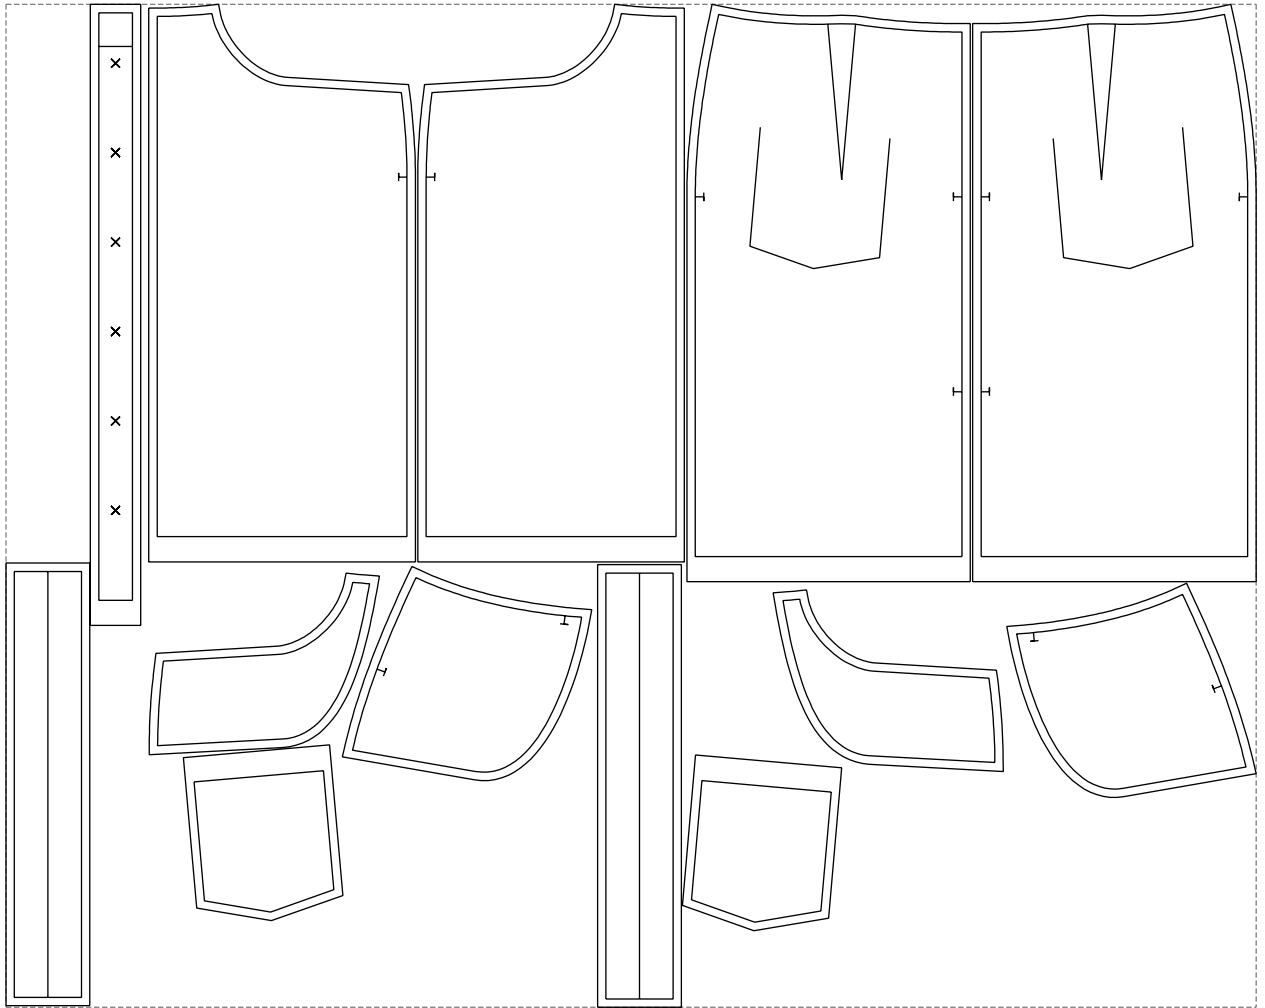

Not for print

Paper size: A4, size:1358.83 x739.75 mm

# Example

size:1488.94 x1194.59 mm

Maneken =1 ver.0

rz\_1=170

rz\_16=116

rz\_17=100

rz\_18=98.8

rz\_19=124