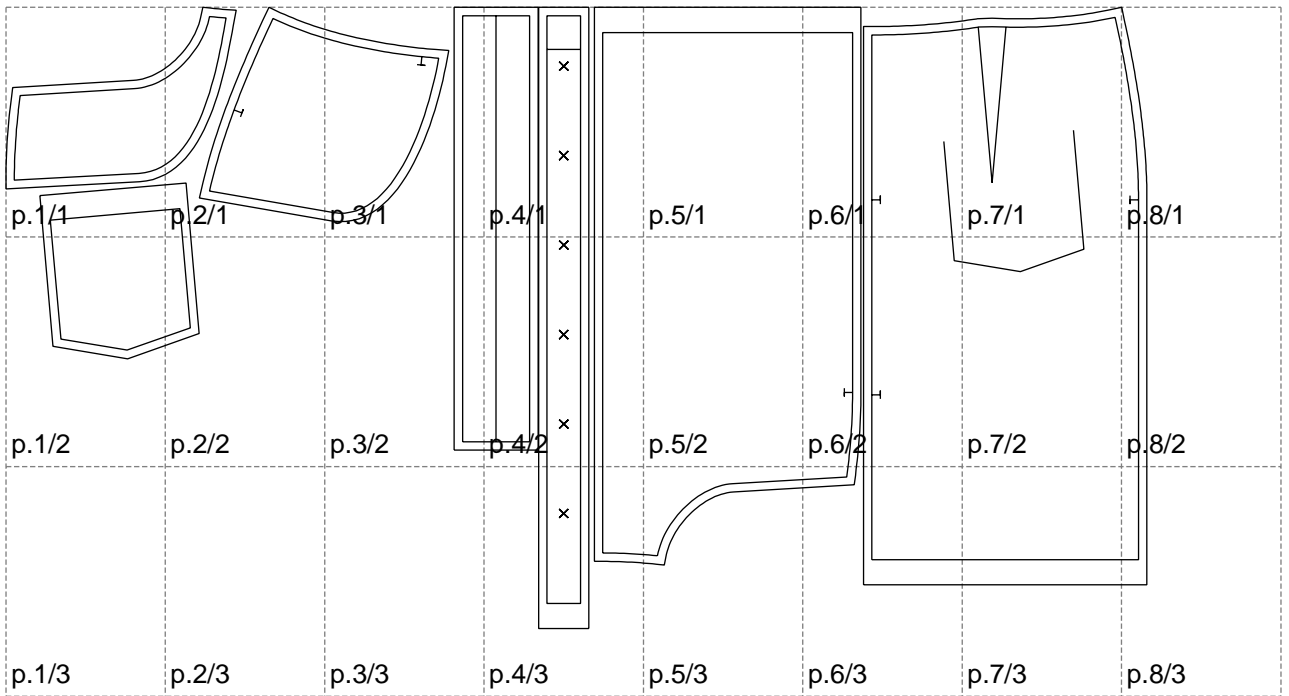

Not for print

Paper size: A4, size:1358.83 x739.75 mm

# Example

size:1488.94 x1194.59 mm

Maneken =1 ver.0

rz\_1=170

rz\_16=116

rz\_17=100

rz\_18=98.8

rz\_19=124

rz\_20=121

---

. . . . .  
. . . . .  
. . . . .