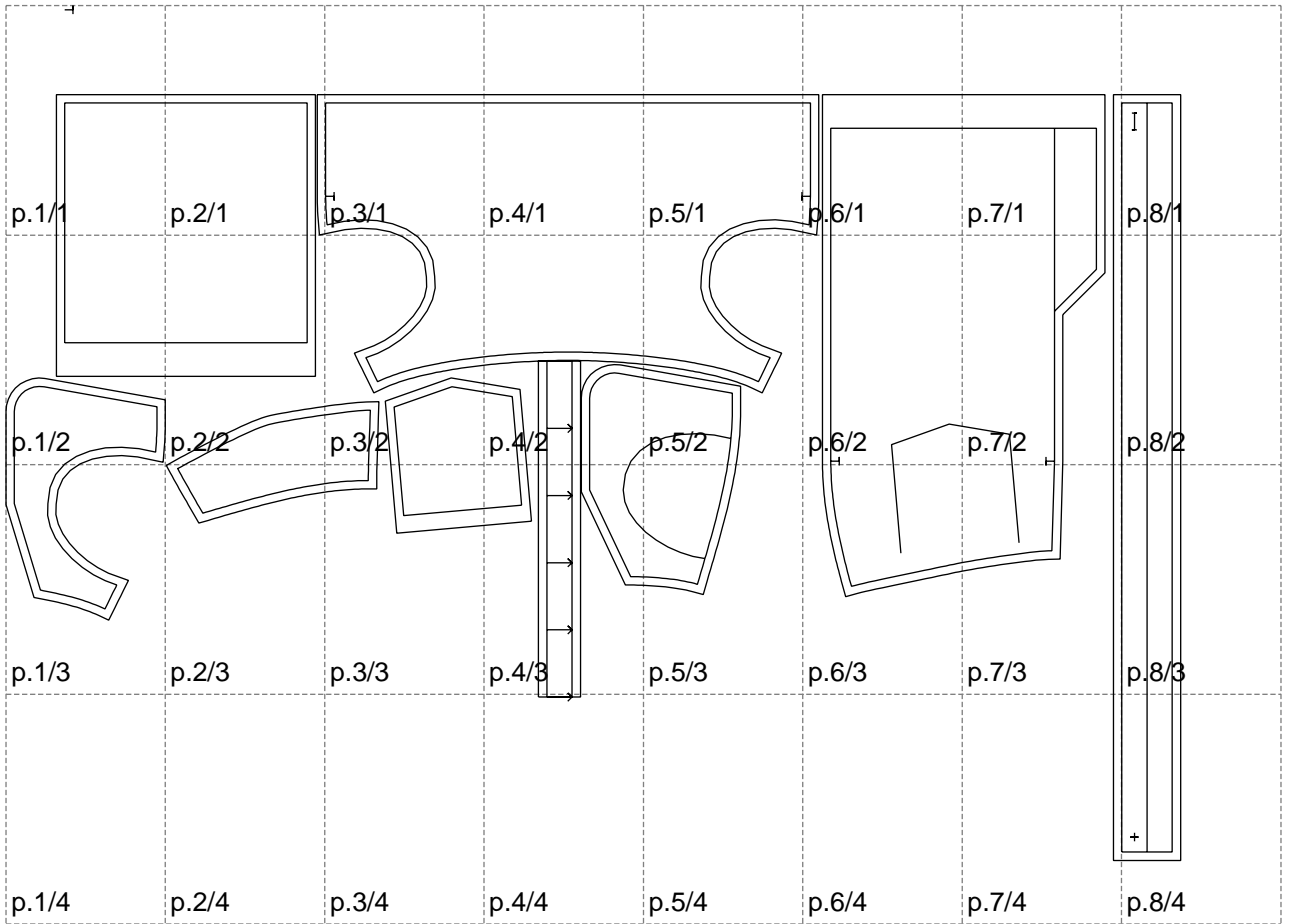

Not for print

Paper size: A4, size:1399.00 x1018.03 mm

# Example

size:1448.69 x912.00 mm

Maneken =1 ver.0

rz\_1=170

rz\_16=100

rz\_17=85.4

rz\_18=80.2

rz\_19=108

rz\_20=105.4

---

. . . . .  
. . . . .  
. . . . .