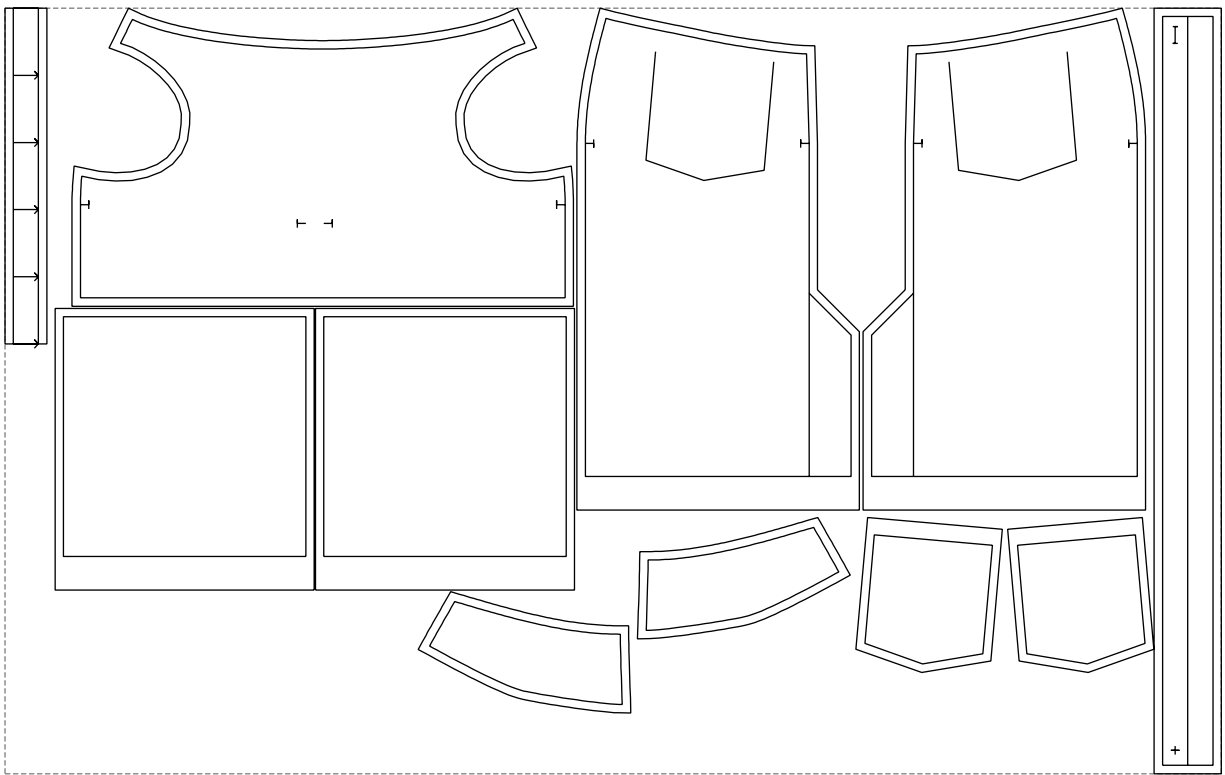

Not for print

Paper size: A4, size:1399.00 x1018.03 mm

# Example

size:1448.69 x912.00 mm

Maneken =1 ver.0

rz\_1=170

rz\_16=100

rz\_17=85.4

rz\_18=80.2

rz\_19=108

rz\_20=105.4

---

. . . . .  
. . . . .  
. . . . .