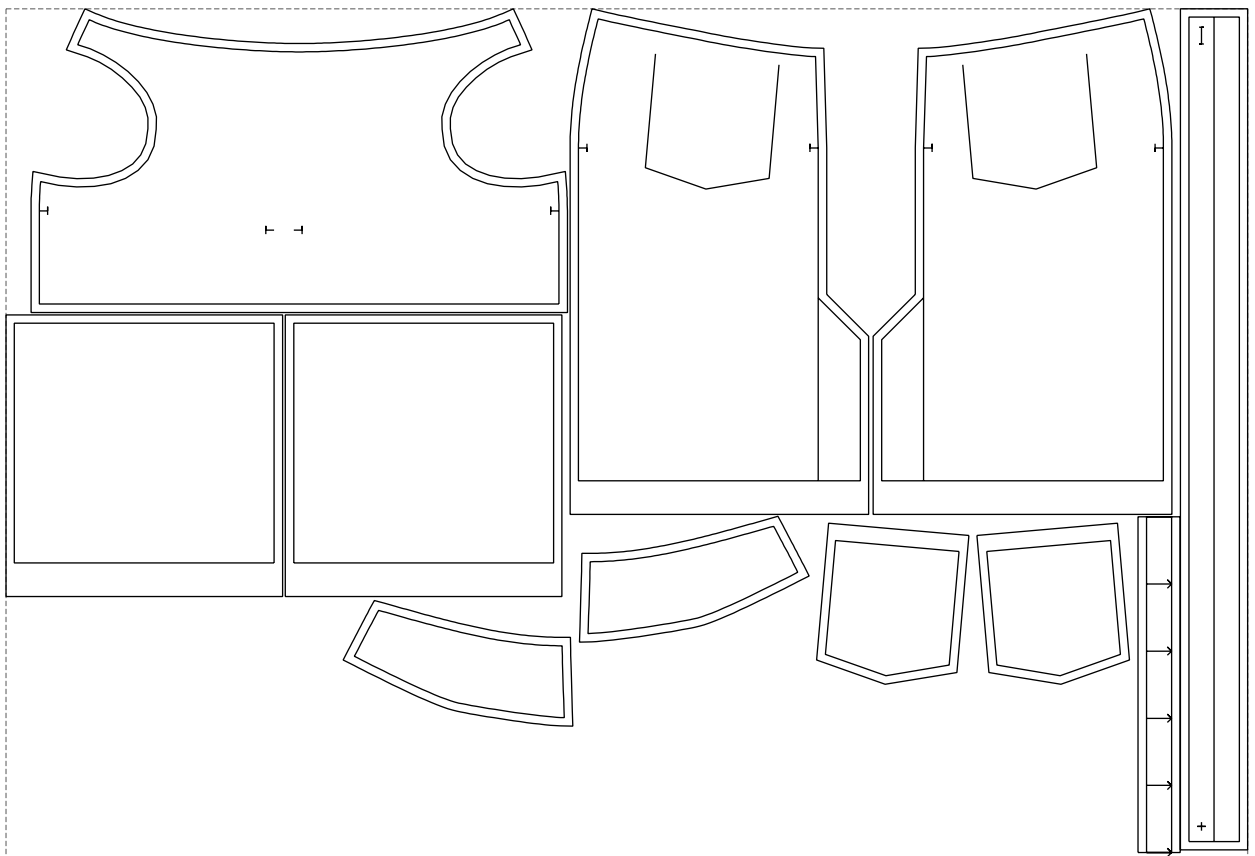

Not for print

Paper size: A4, size:1378.82 x1002.00 mm

# Example

size:1478.83 x1010.21 mm

Maneken =1 ver.0

rz\_1=170

rz\_16=108

rz\_17=92.5

rz\_18=89.2

rz\_19=116

rz\_20=113

---

. . . . .  
. . . . .  
. . . . .