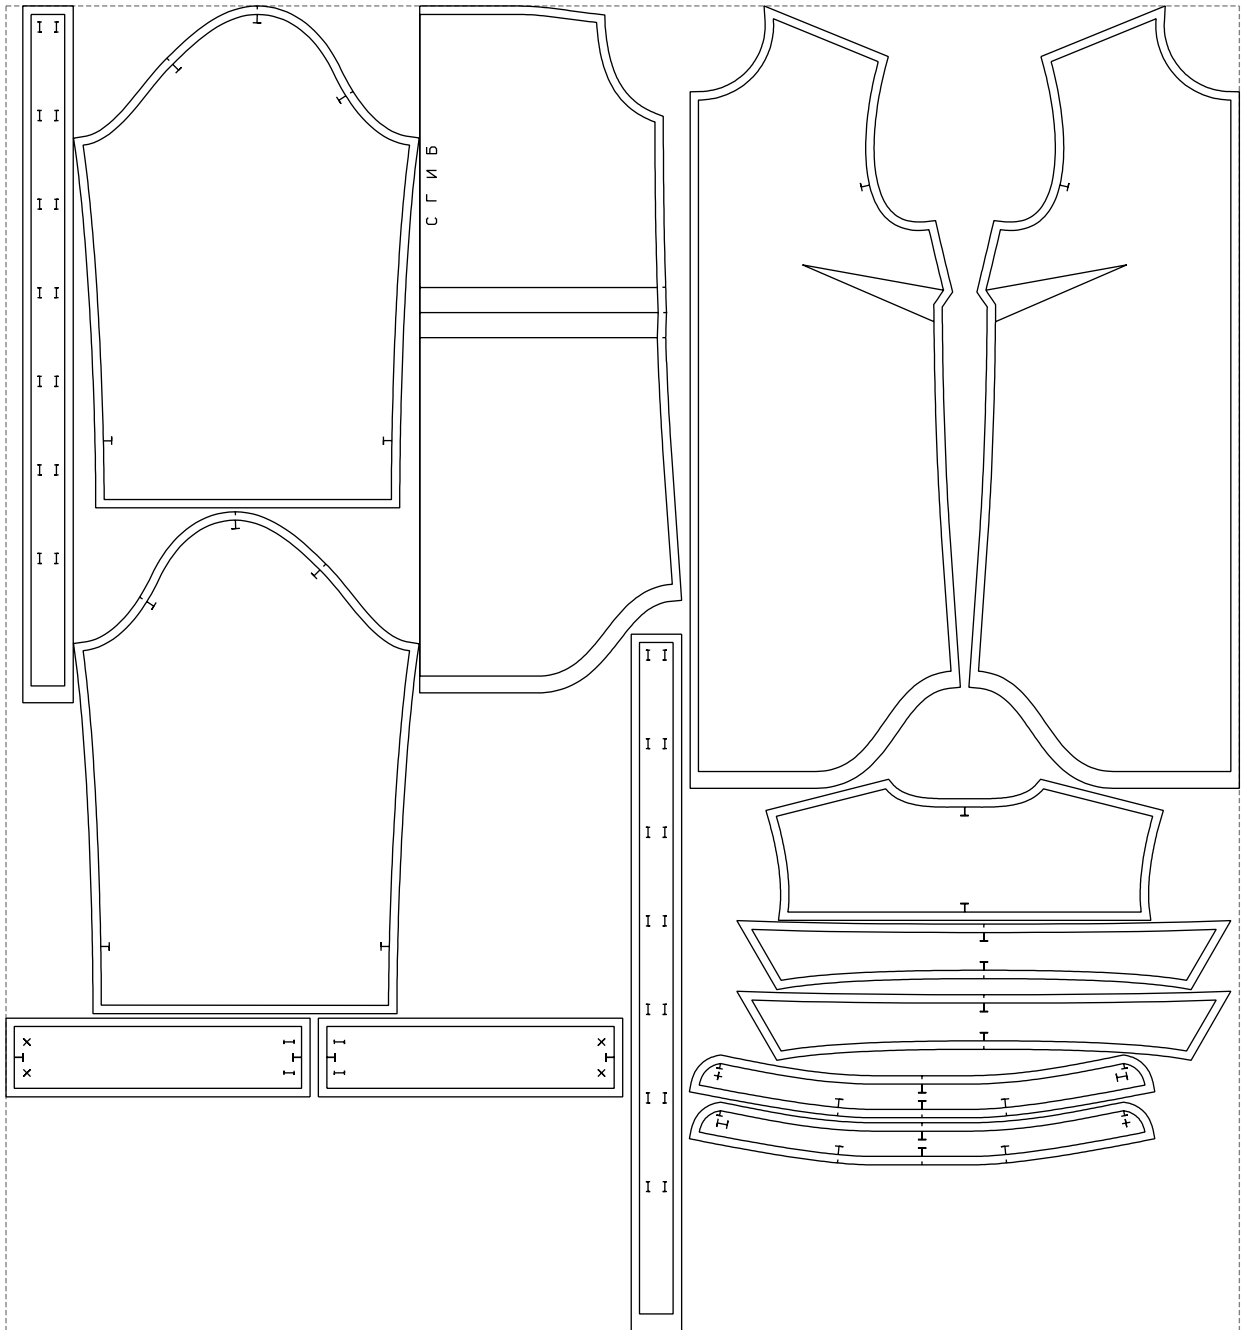

Not for print

Paper size: A4, size:1288.64 x1051.99 mm

# Example

size:1468.82 x1578.03 mm

Maneken =1 ver.0

rz\_1=170

rz\_16=96

rz\_17=82

rz\_18=76

rz\_19=104

rz\_20=101.8

---

. . . . .  
. . . . .  
. . . . .