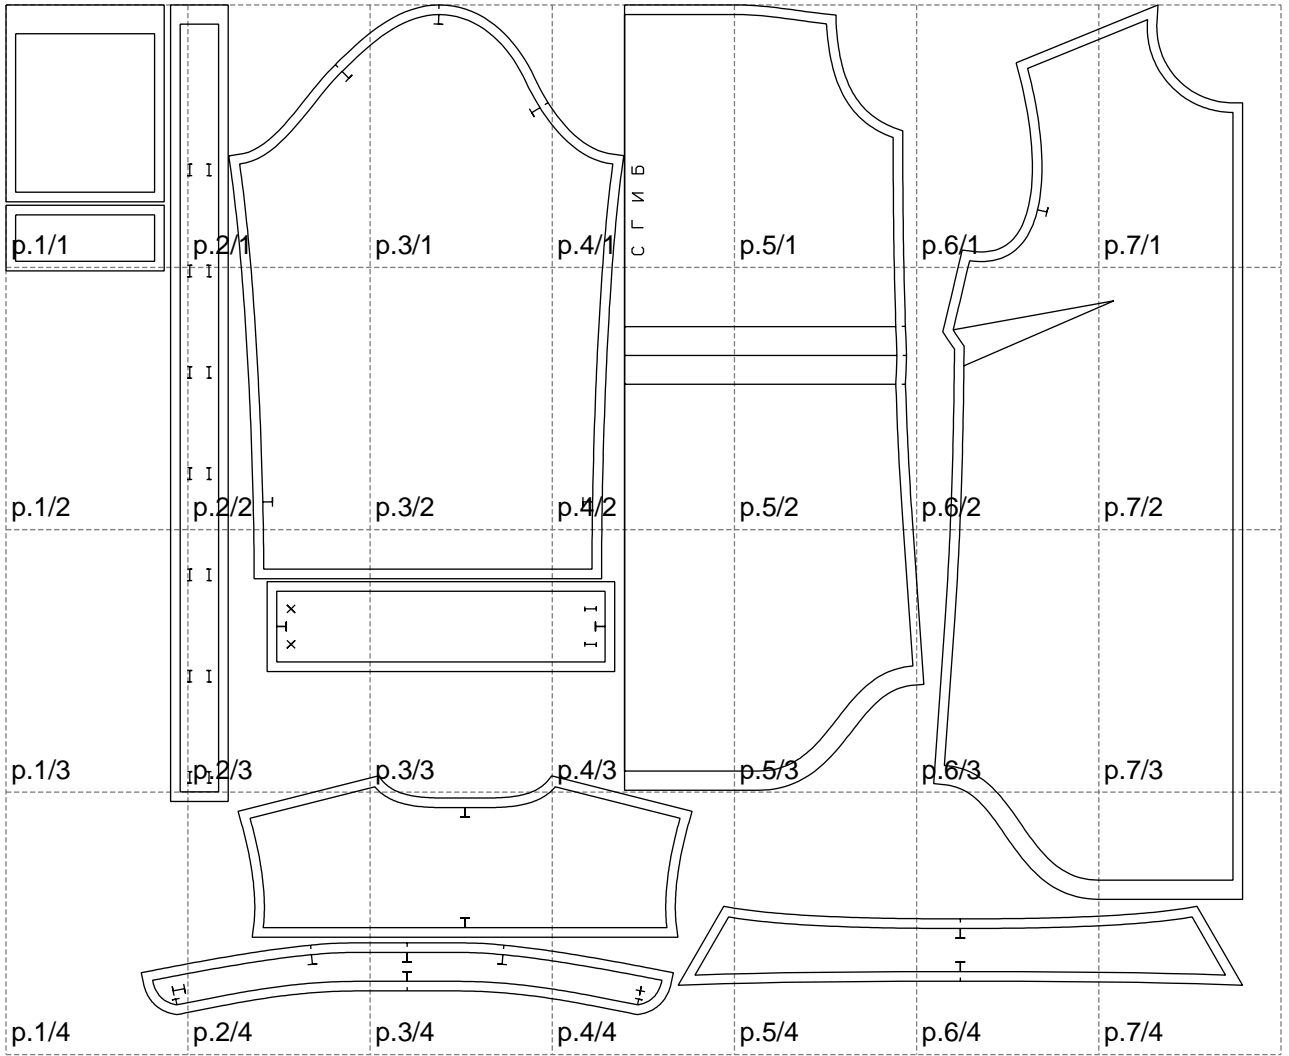

Not for print

Paper size: A4, size:1288.64 x1051.99 mm

# Example

size:1468.82 x1578.03 mm

Maneken =1 ver.0

rz\_1=170

rz\_16=96

rz\_17=82

rz\_18=76

rz\_19=104

rz\_20=101.8

---

. . . . .  
. . . . .  
. . . . .