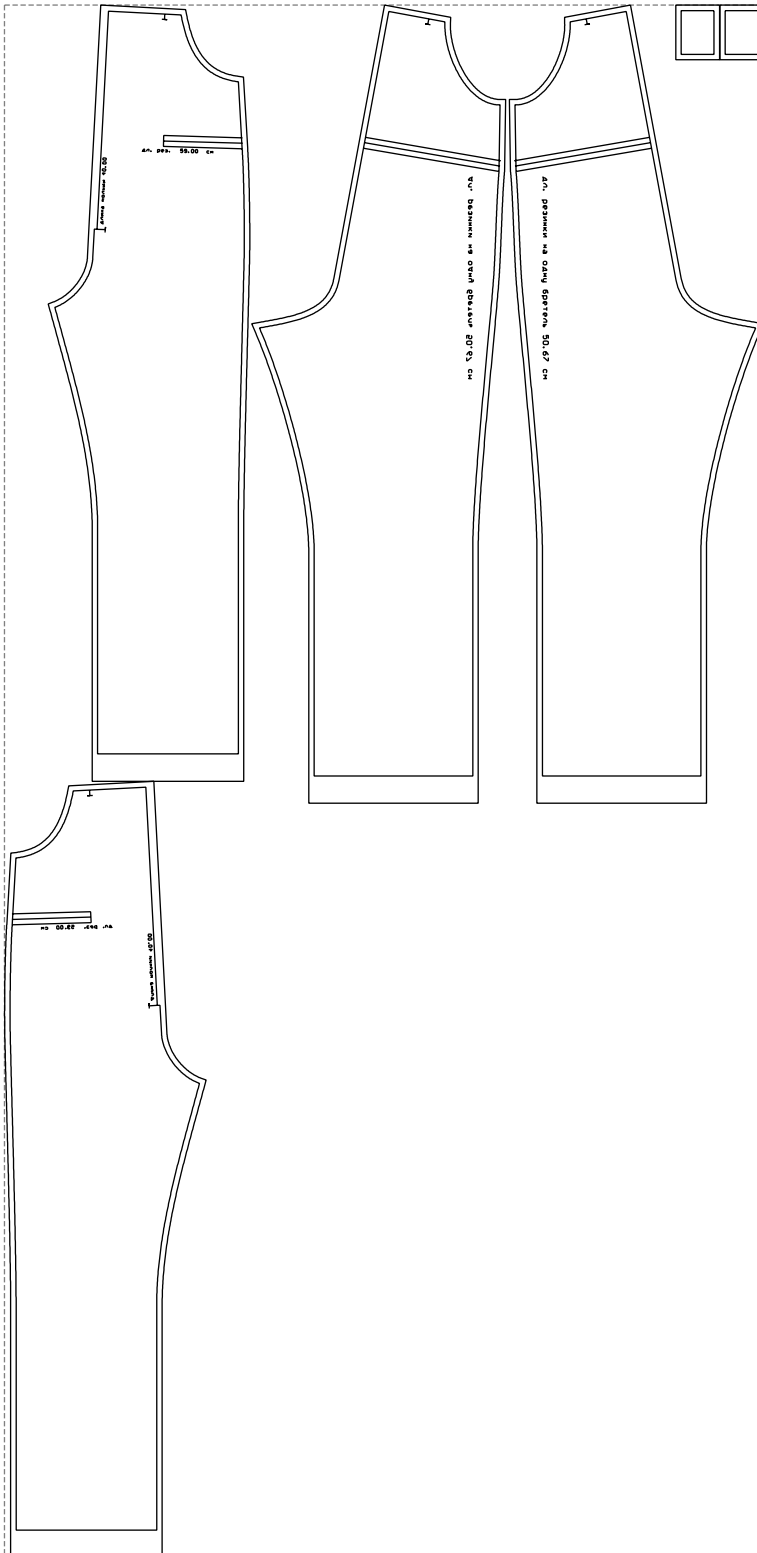

Not for print

Paper size: A4, size:1338.60 x2449.55 mm

# Example

size:1388.98 x2841.80 mm

Maneken =1 ver.0

rz\_1=170

rz\_16=92

rz\_17=78.8

rz\_18=71.8

rz\_19=100

rz\_20=98.1

---

. . . . .  
. . . . .  
. . . . .