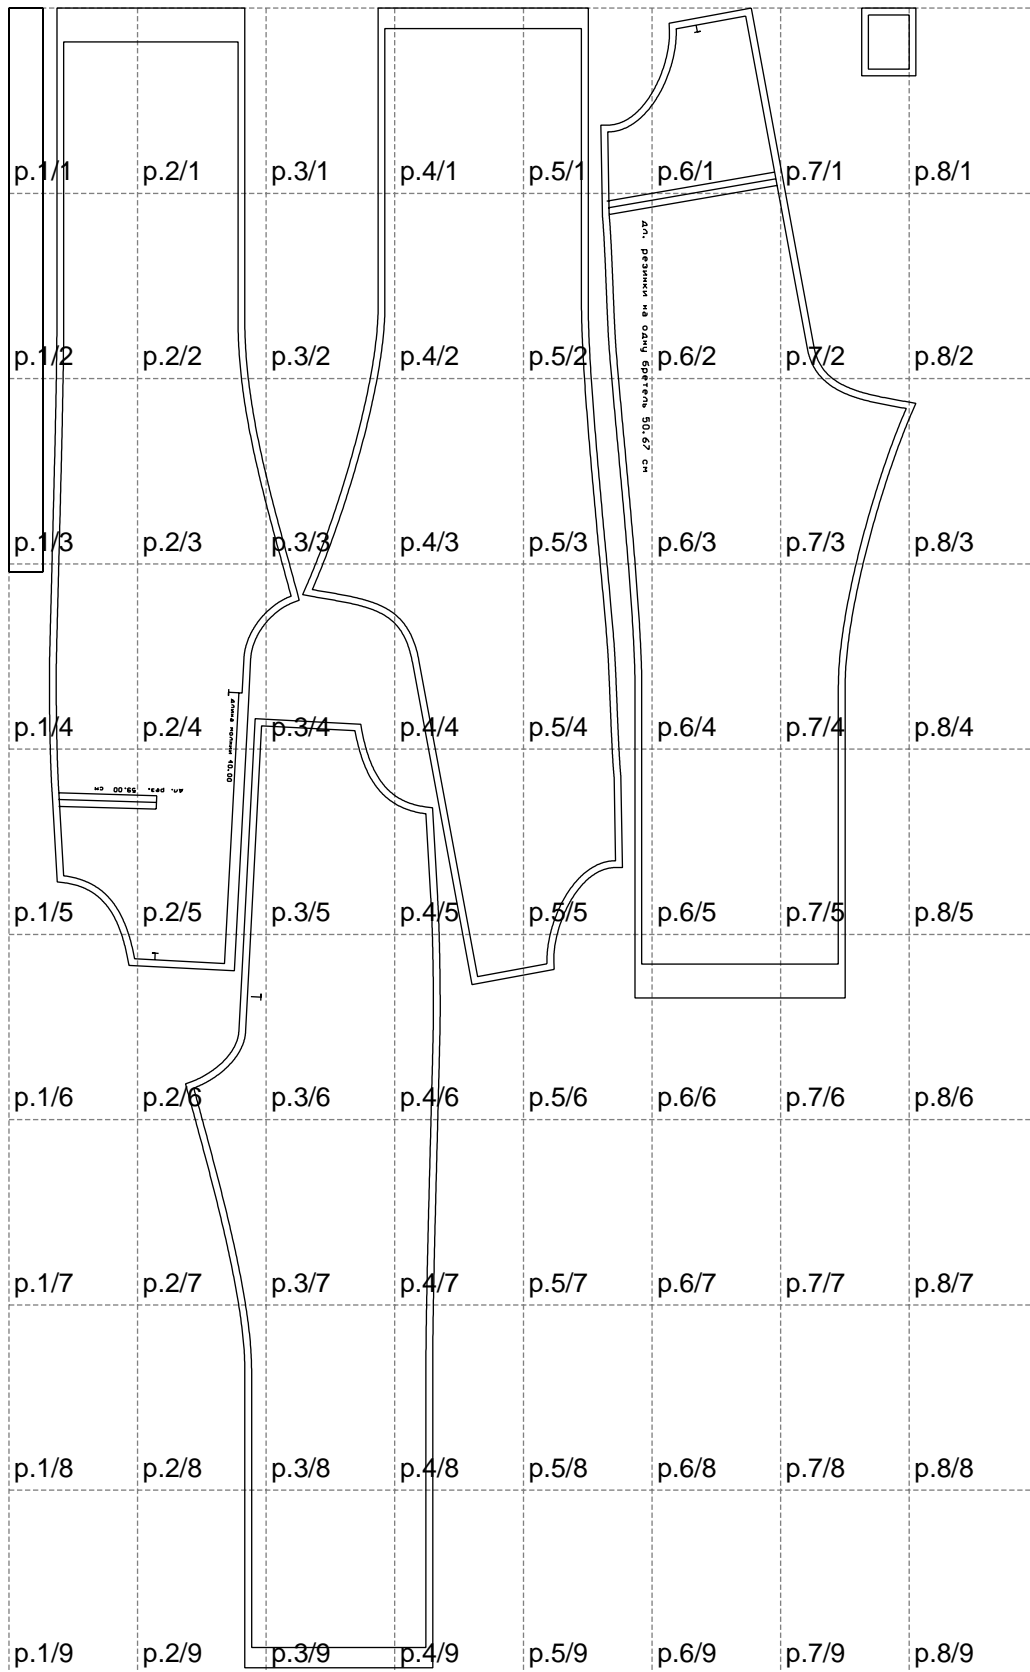

Not for print

Paper size: A4, size:1338.60 x2449.55 mm

# Example

size:1388.98 x2841.80 mm

Maneken =1 ver.0

rz\_1=170

rz\_16=92

rz\_17=78.8

rz\_18=71.8

rz\_19=100

rz\_20=98.1

---

. . . . .  
. . . . .  
. . . . .