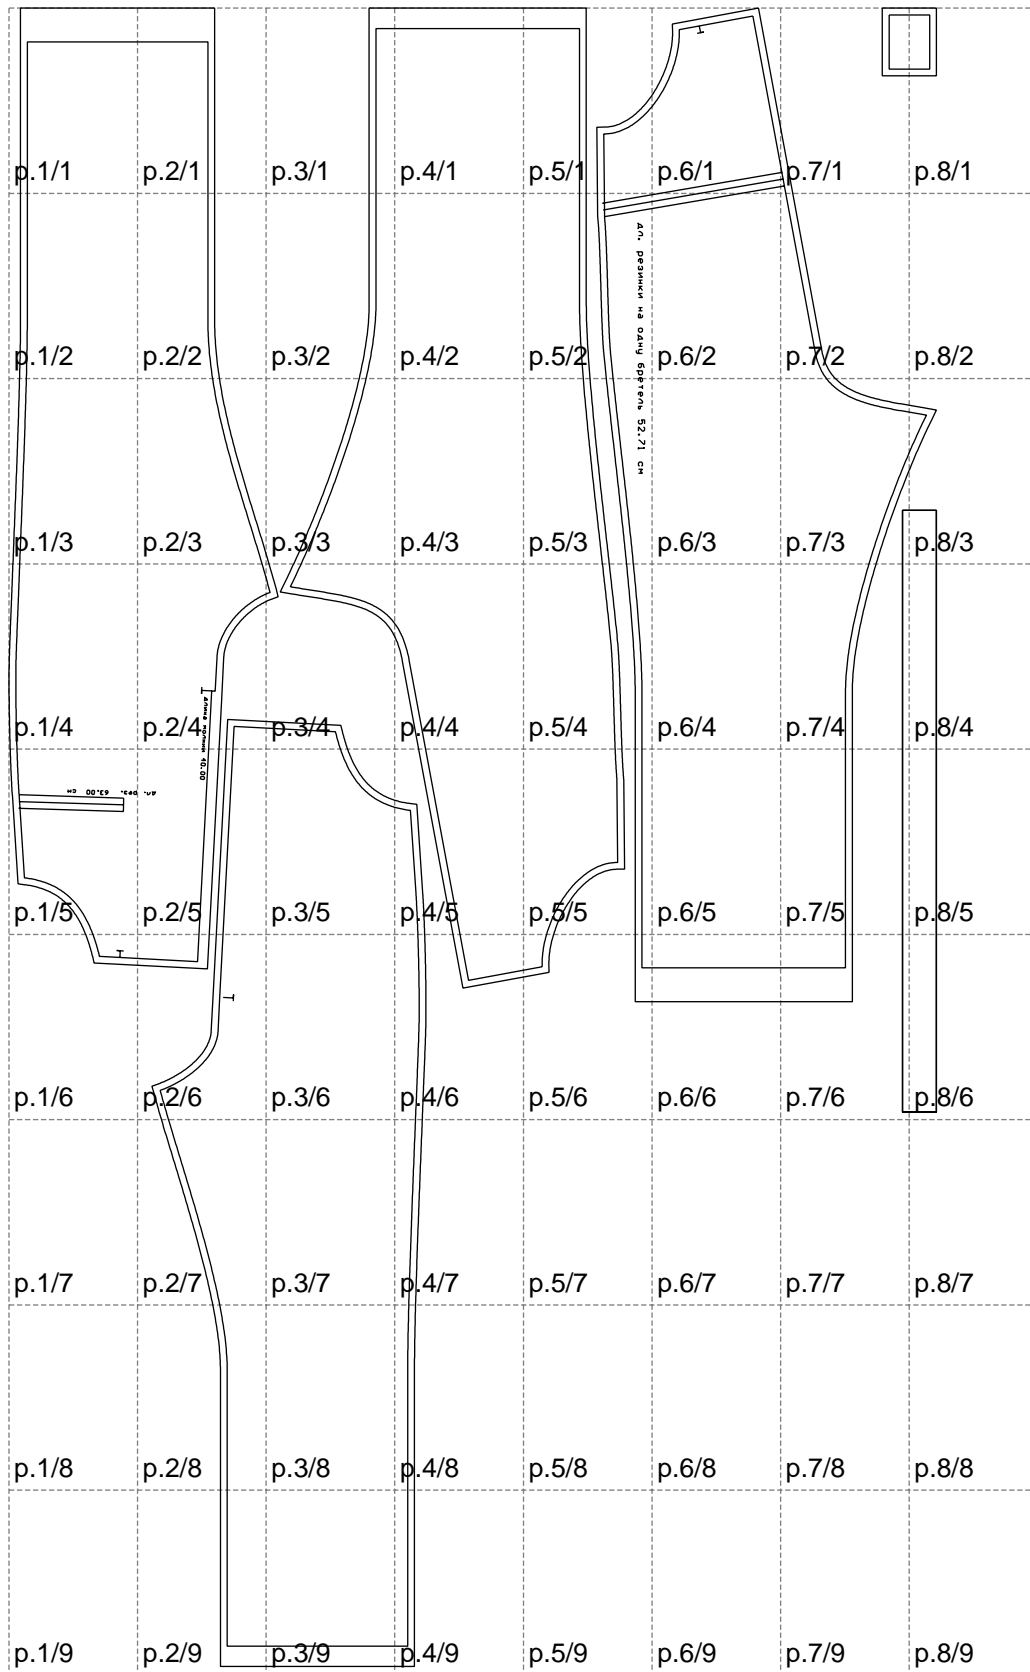

Not for print

Paper size: A4, size:1368.95 x2447.63 mm

# Example

size:1448.92 x2836.24 mm

Maneken =1 ver.0

rz\_1=170

rz\_16=100

rz\_17=85.4

rz\_18=80.2

rz\_19=108

rz\_20=105.4

---

. . . . .  
. . . . .  
. . . . .