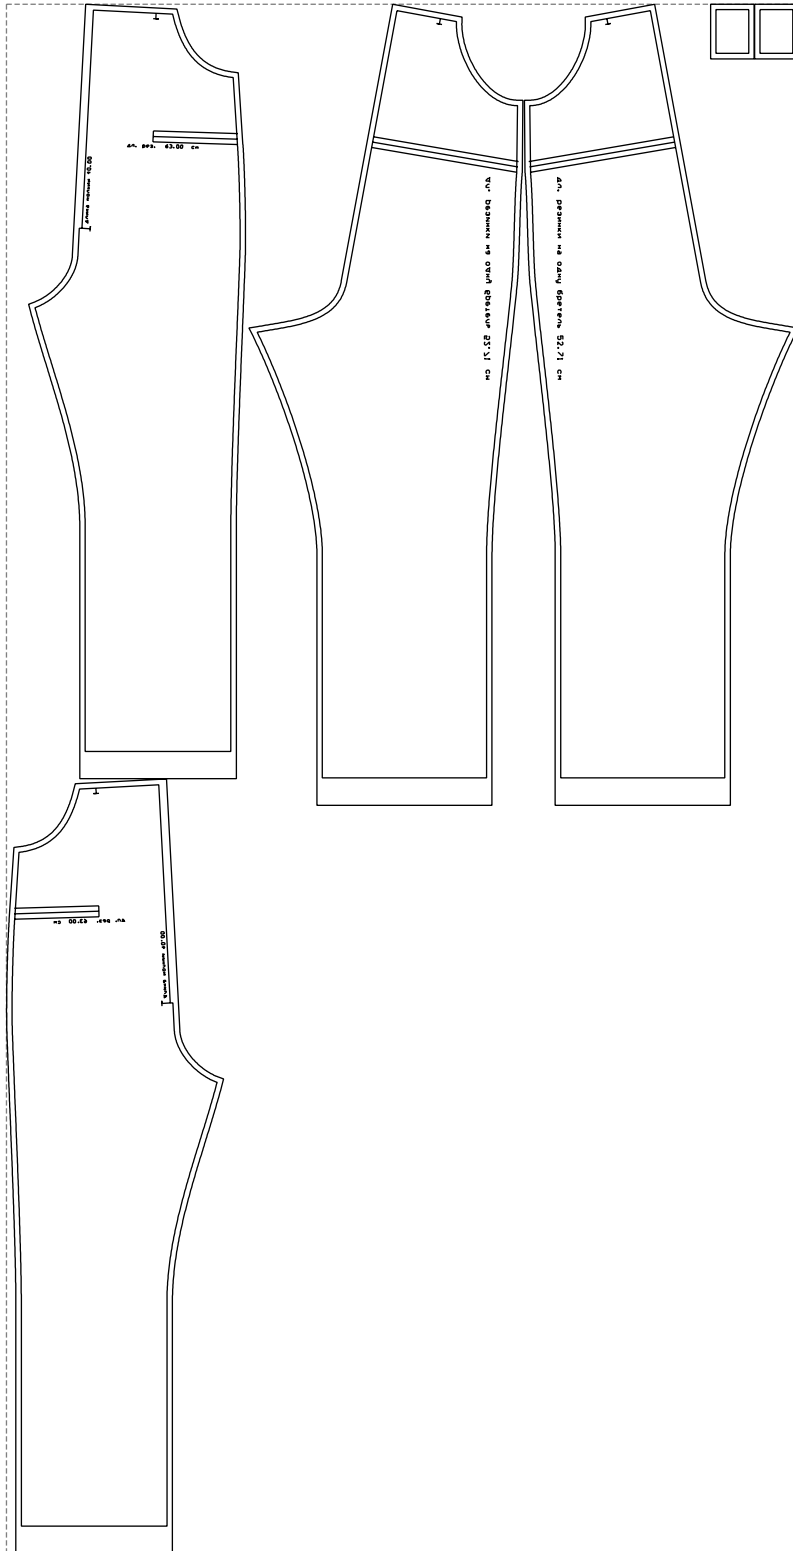

Not for print

Paper size: A4, size:1368.95 x2447.63 mm

# Example

size:1448.92 x2836.24 mm

Maneken =1 ver.0

rz\_1=170

rz\_16=100

rz\_17=85.4

rz\_18=80.2

rz\_19=108

rz\_20=105.4

---

. . . . .  
. . . . .  
. . . . .