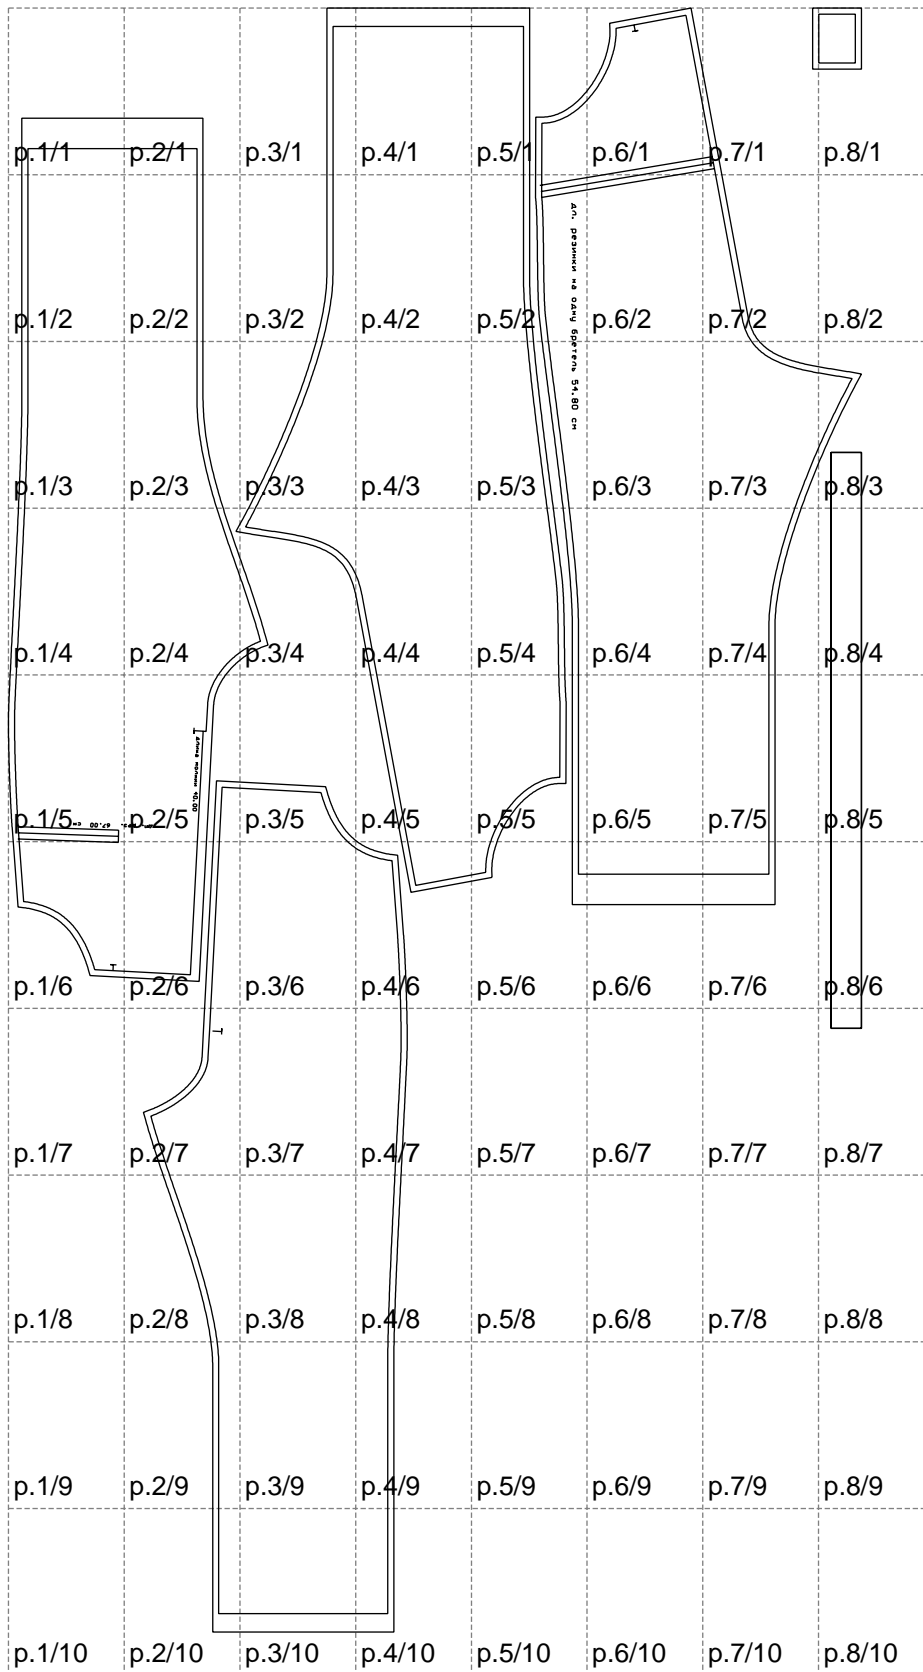

Not for print

Paper size: A4, size:1399.00 x2662.85 mm

# Example

size:1499.00 x2887.98 mm

Maneken =1 ver.0

rz\_1=170

rz\_16=108

rz\_17=92.5

rz\_18=89.2

rz\_19=116

rz\_20=113

---

. . . . .  
. . . . .  
. . . . .