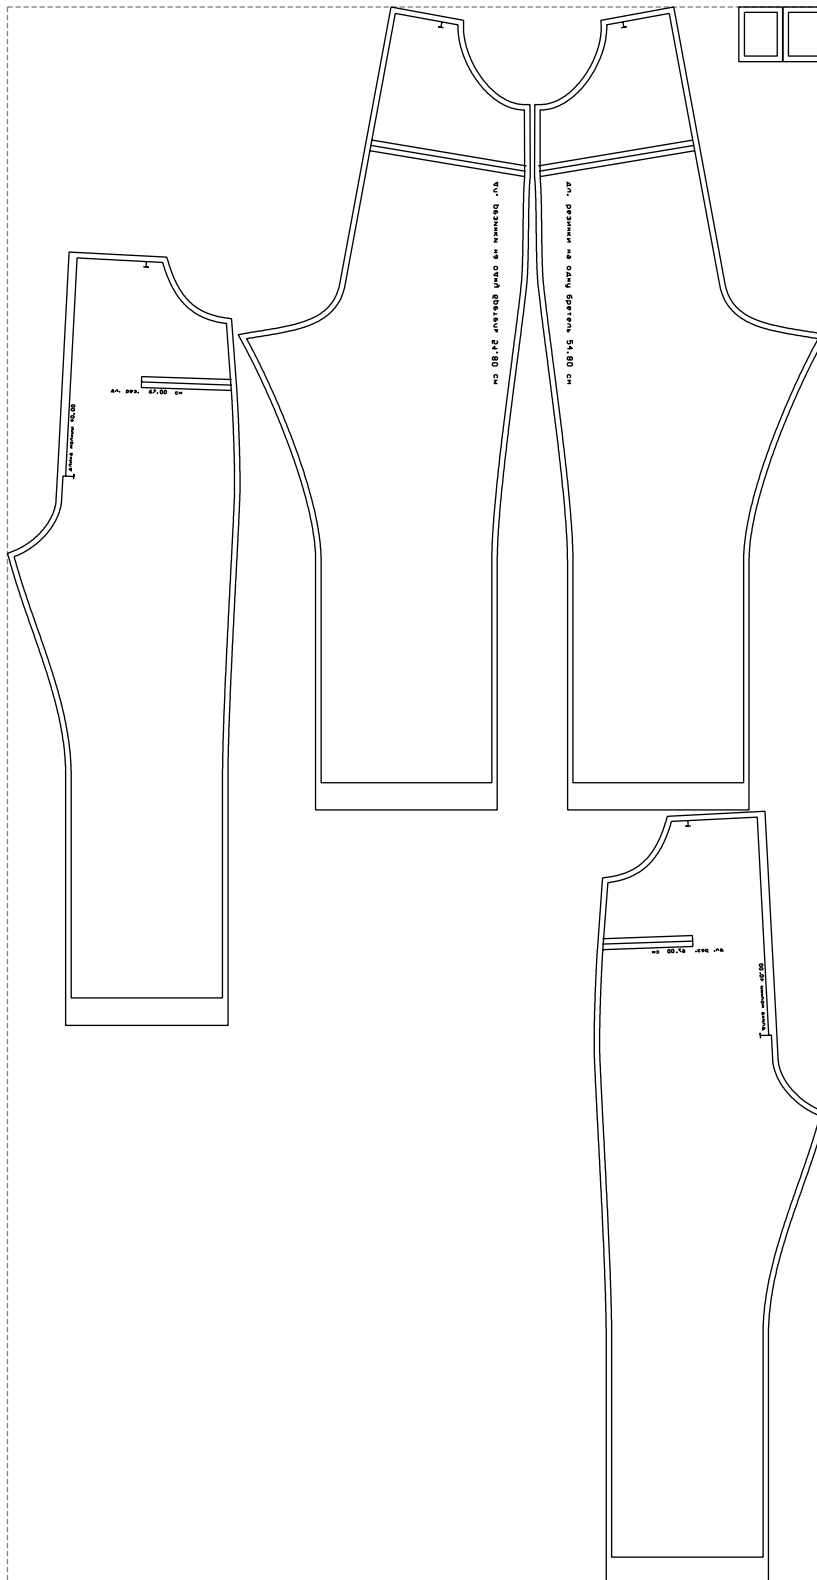

Not for print

Paper size: A4, size:1399.00 x2662.85 mm

# Example

size:1499.00 x2887.98 mm

Maneken =1 ver.0

rz\_1=170

rz\_16=108

rz\_17=92.5

rz\_18=89.2

rz\_19=116