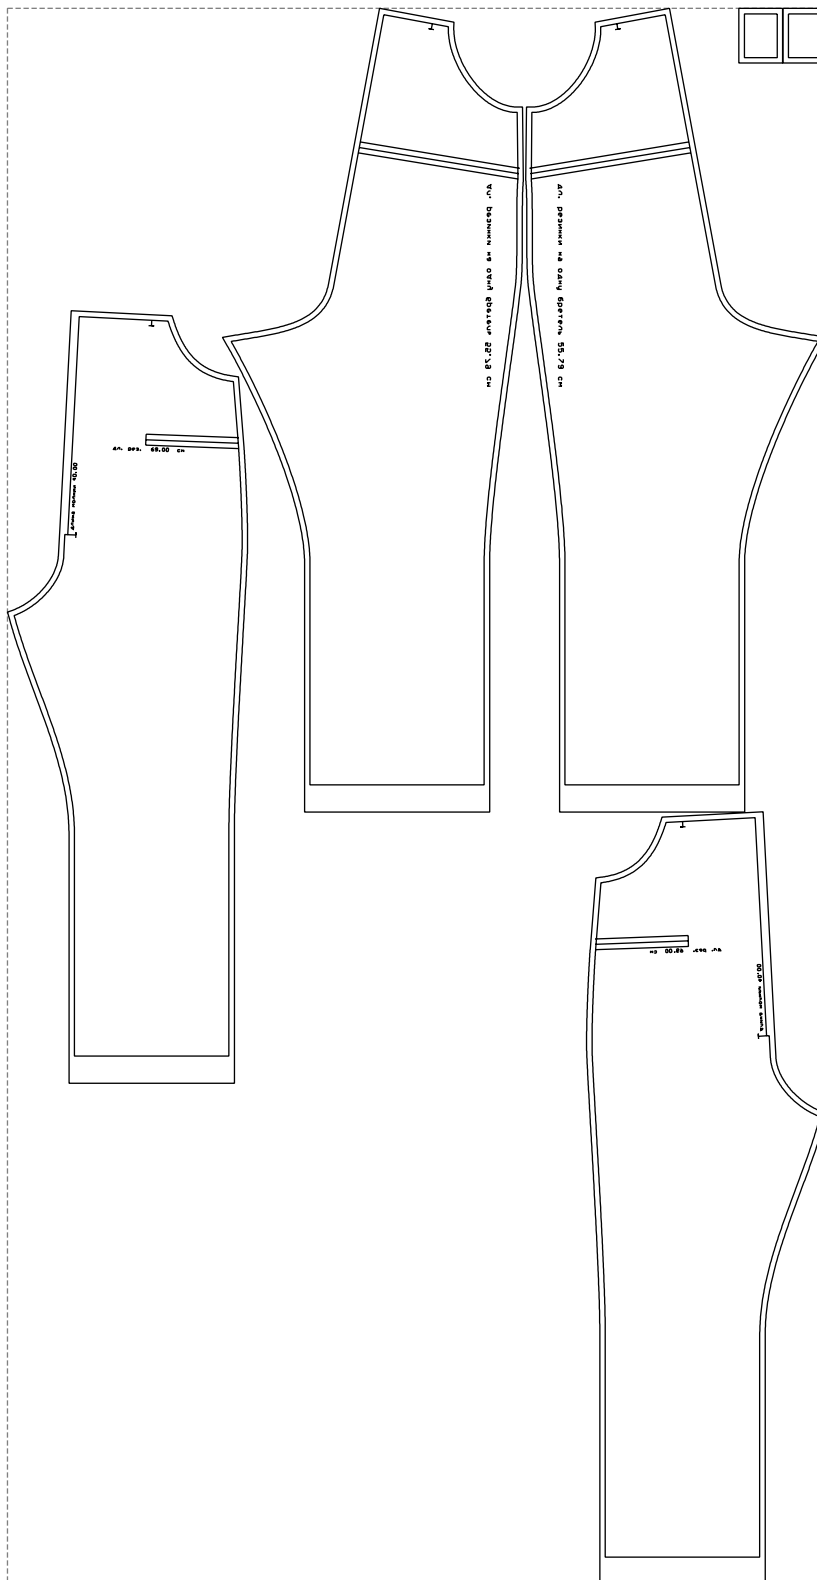

Not for print

Paper size: A4, size:1399.00 x2737.05 mm

# Example

size:1499.00 x2885.37 mm

Maneken =1 ver.0

rz\_1=170

rz\_16=112

rz\_17=96.2

rz\_18=94

rz\_19=120

rz\_20=117

---

. . . . .  
. . . . .  
. . . . .