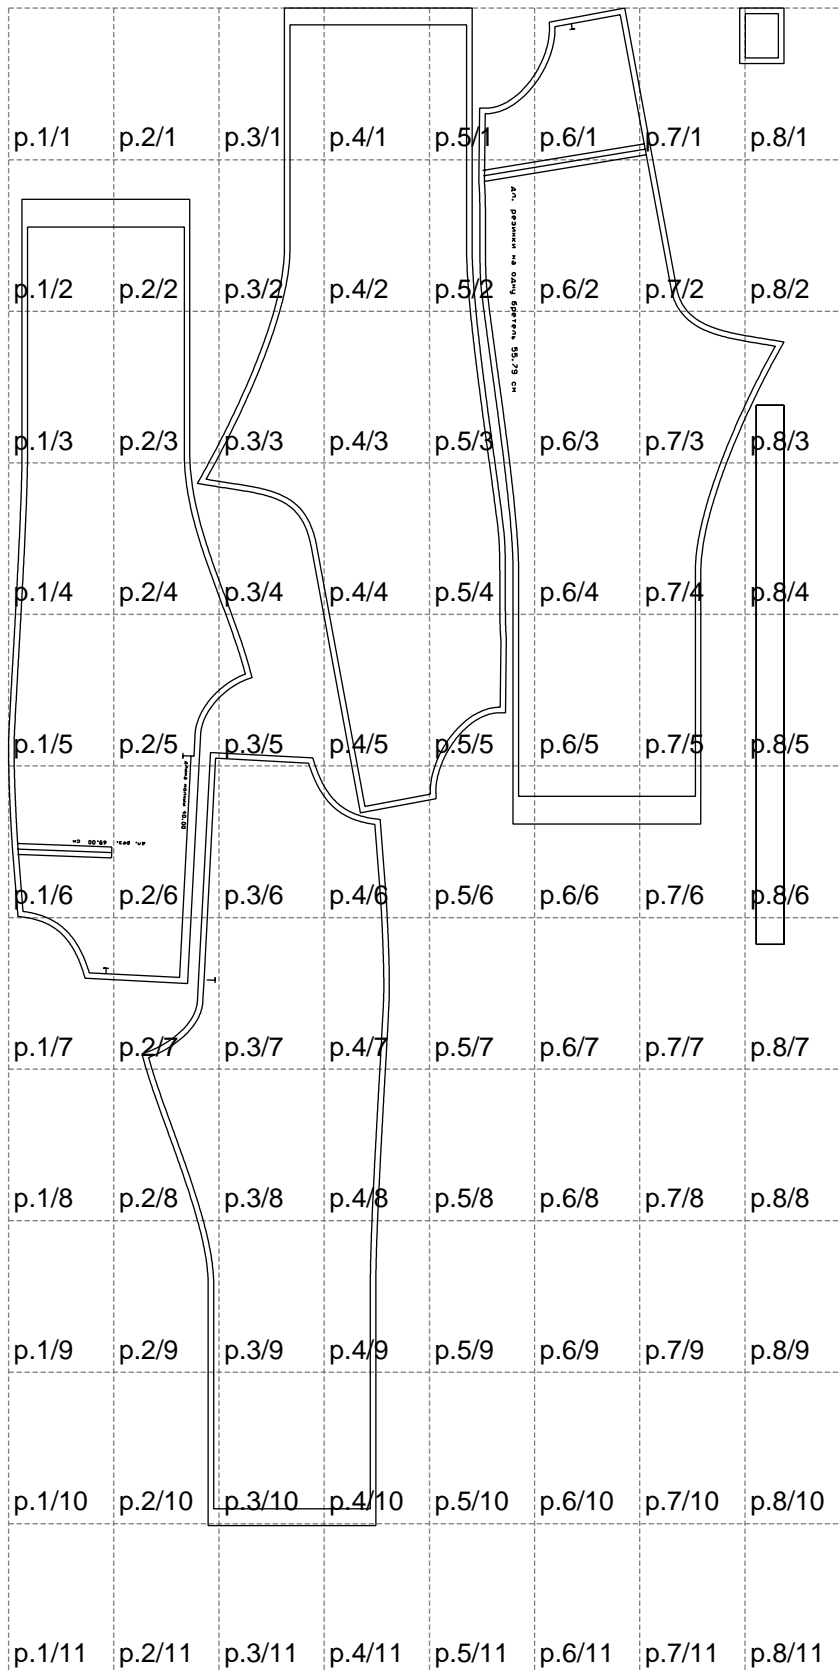

Not for print

Paper size: A4, size:1399.00 x2737.05 mm

# Example

size:1499.00 x2885.37 mm

Maneken =1 ver.0

rz\_1=170

rz\_16=112

rz\_17=96.2

rz\_18=94

rz\_19=120

rz\_20=117

---

. . . . .  
. . . . .  
. . . . .