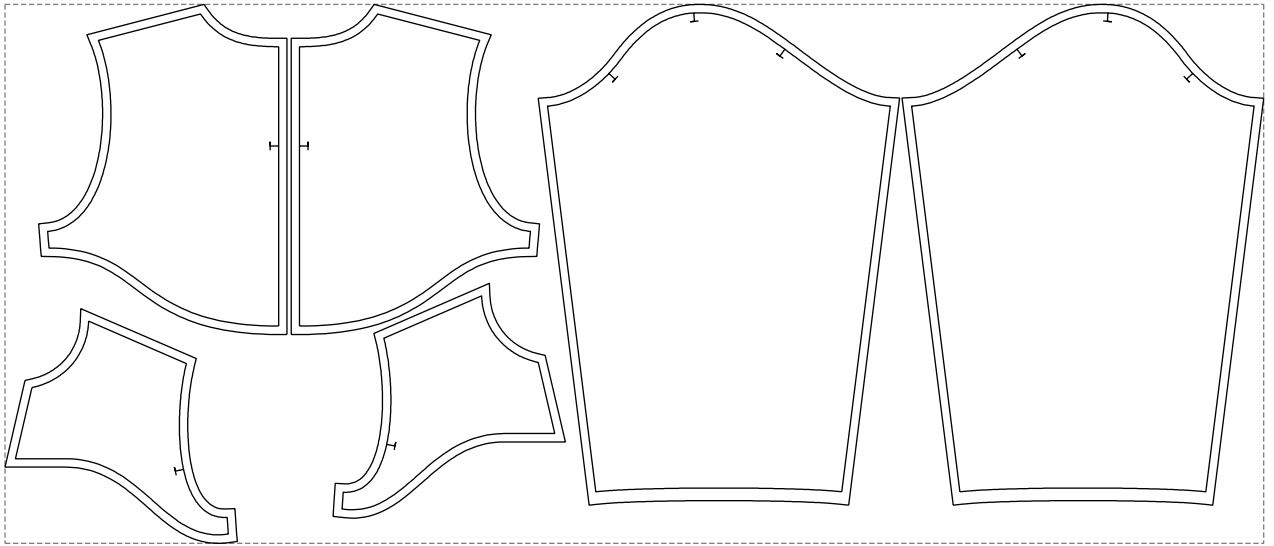

Not for print

Paper size: A4, size:1298.71 x596.69 mm

# Example

size:1499.00 x641.91 mm

Maneken =1 ver.0

rz\_1=170

rz\_16=92

rz\_17=78.8

rz\_18=71.8

rz\_19=100

rz\_20=98.1

---

. . . . .  
. . . . .  
. . . . .