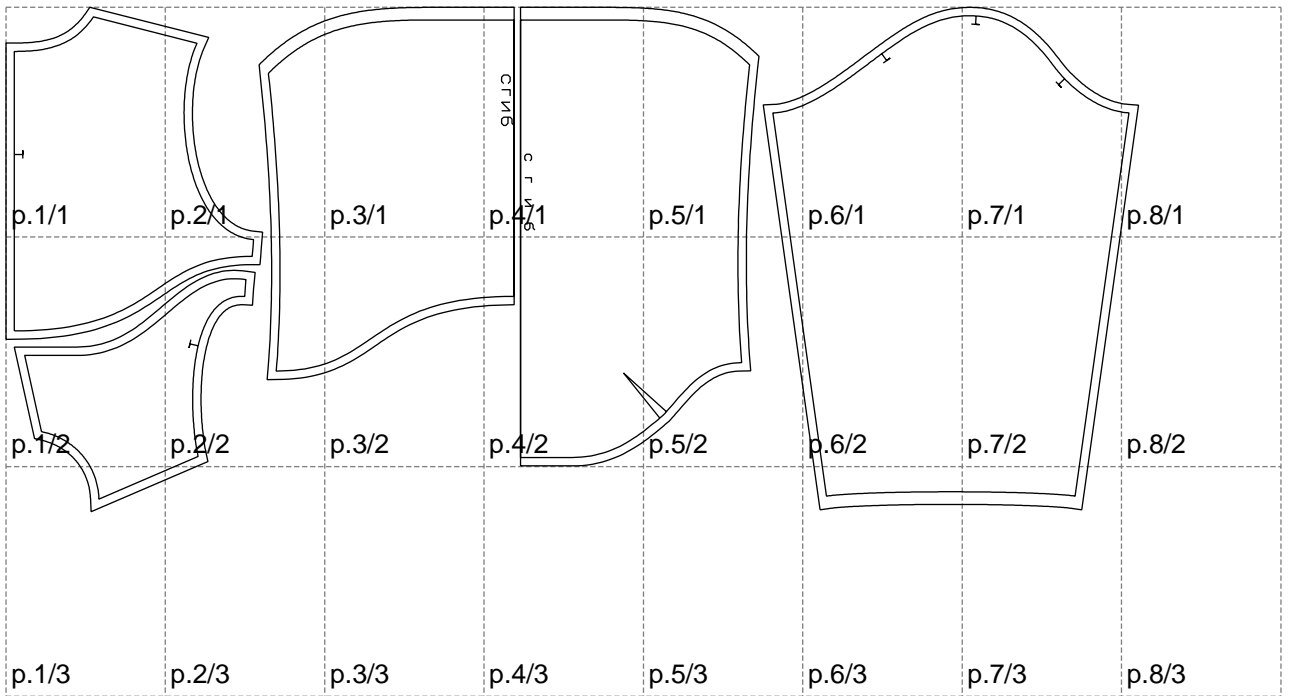

Not for print

Paper size: A4, size:1348.85 x600.42 mm

# Example

size:1488.98 x748.68 mm

Maneken =1 ver.0

rz\_1=170

rz\_16=96

rz\_17=82

rz\_18=76

rz\_19=104

rz\_20=101.8

---

. . . . .  
. . . . .  
. . . . .