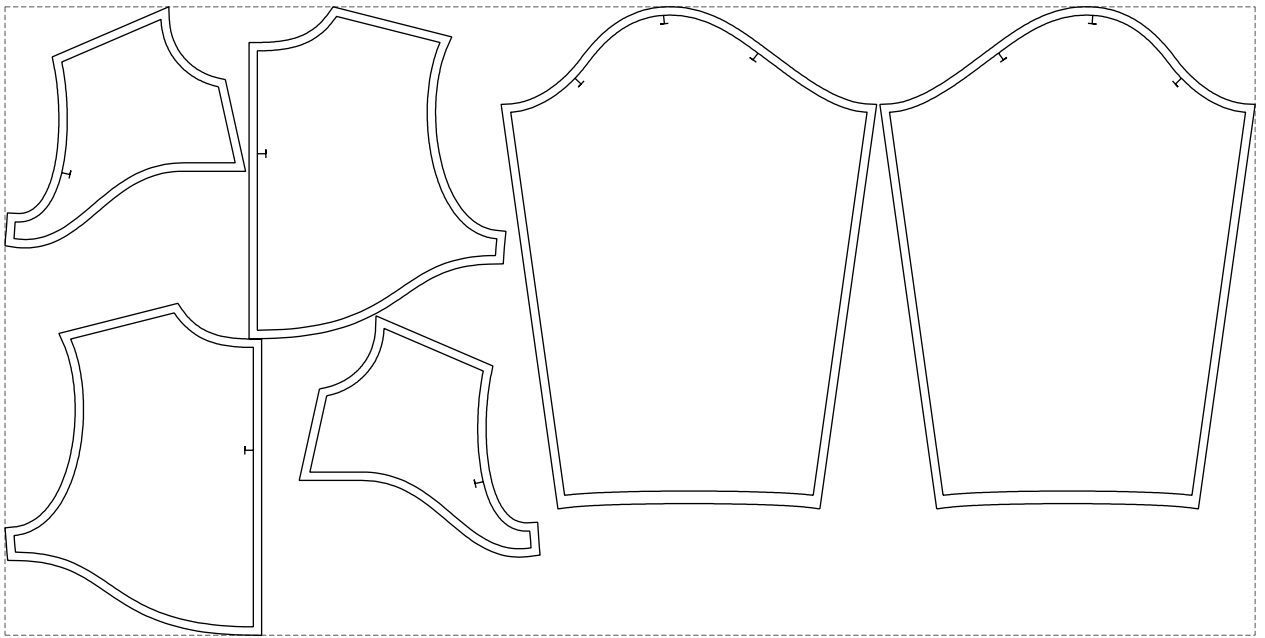

Not for print

Paper size: A4, size:1348.85 x600.42 mm

# Example

size:1488.98 x748.68 mm

Maneken =1 ver.0

rz\_1=170

rz\_16=96

rz\_17=82

rz\_18=76

rz\_19=104

rz\_20=101.8

---

. . . . .  
. . . . .  
. . . . .