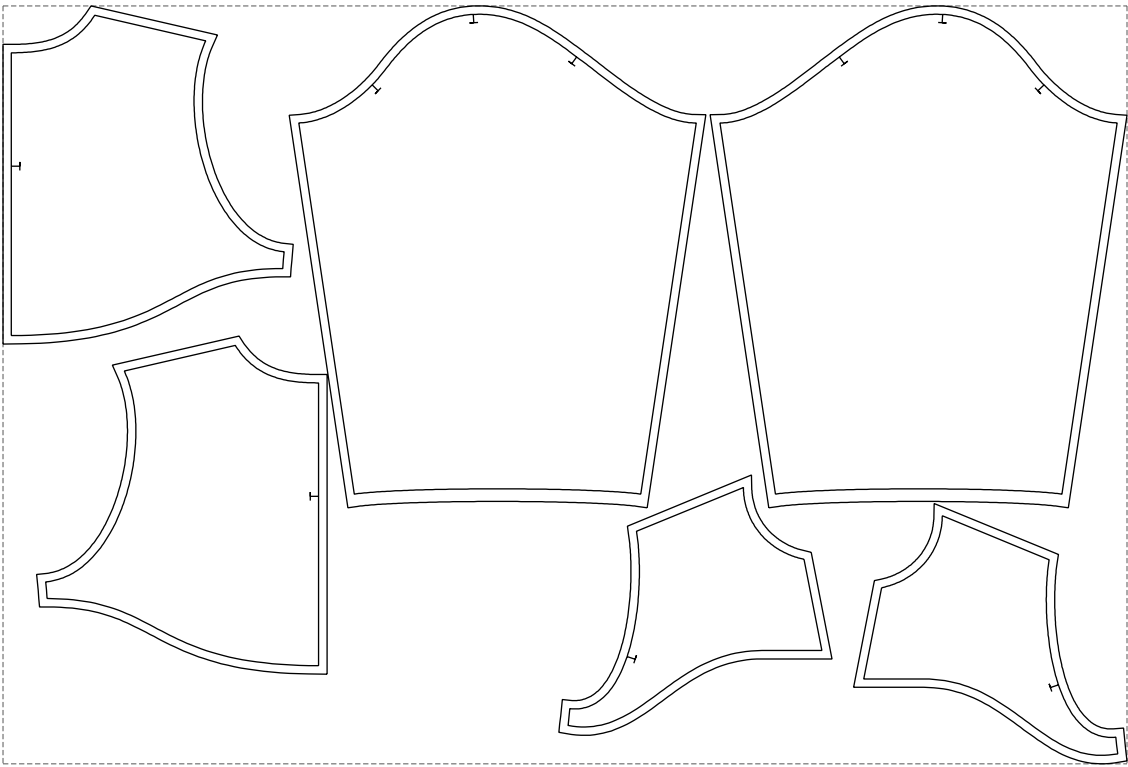

Not for print

Paper size: A4, size:1178.35 x776.49 mm

# Example

size:1338.57 x902.78 mm

Maneken =1 ver.0

rz\_1=170

rz\_16=112

rz\_17=96.2

rz\_18=94

rz\_19=120

rz\_20=117

---

. . . . .  
. . . . .  
. . . . .