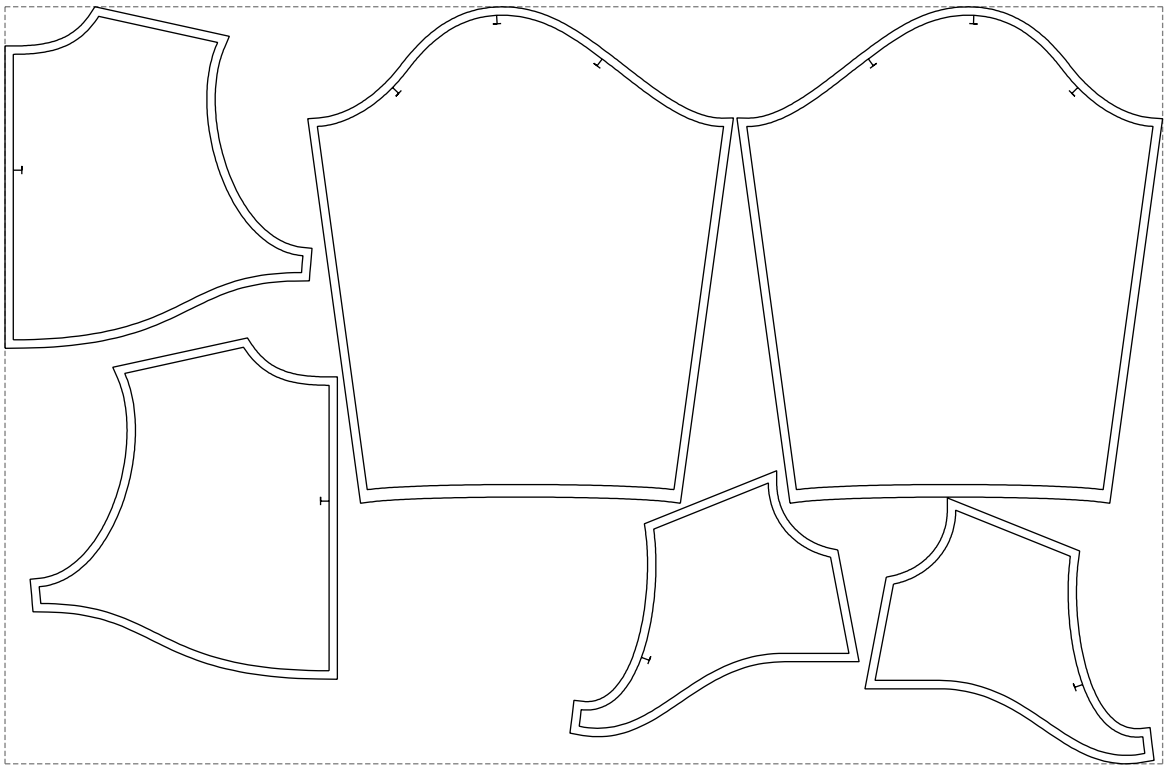

Not for print

Paper size: A4, size:1228.48 x785.20 mm

# Example

size:1378.67 x901.65 mm

Maneken =1 ver.0

rz\_1=170

rz\_16=120

rz\_17=104

rz\_18=103.6

rz\_19=128

rz\_20=125.1

---

. . . . .  
. . . . .  
. . . . .