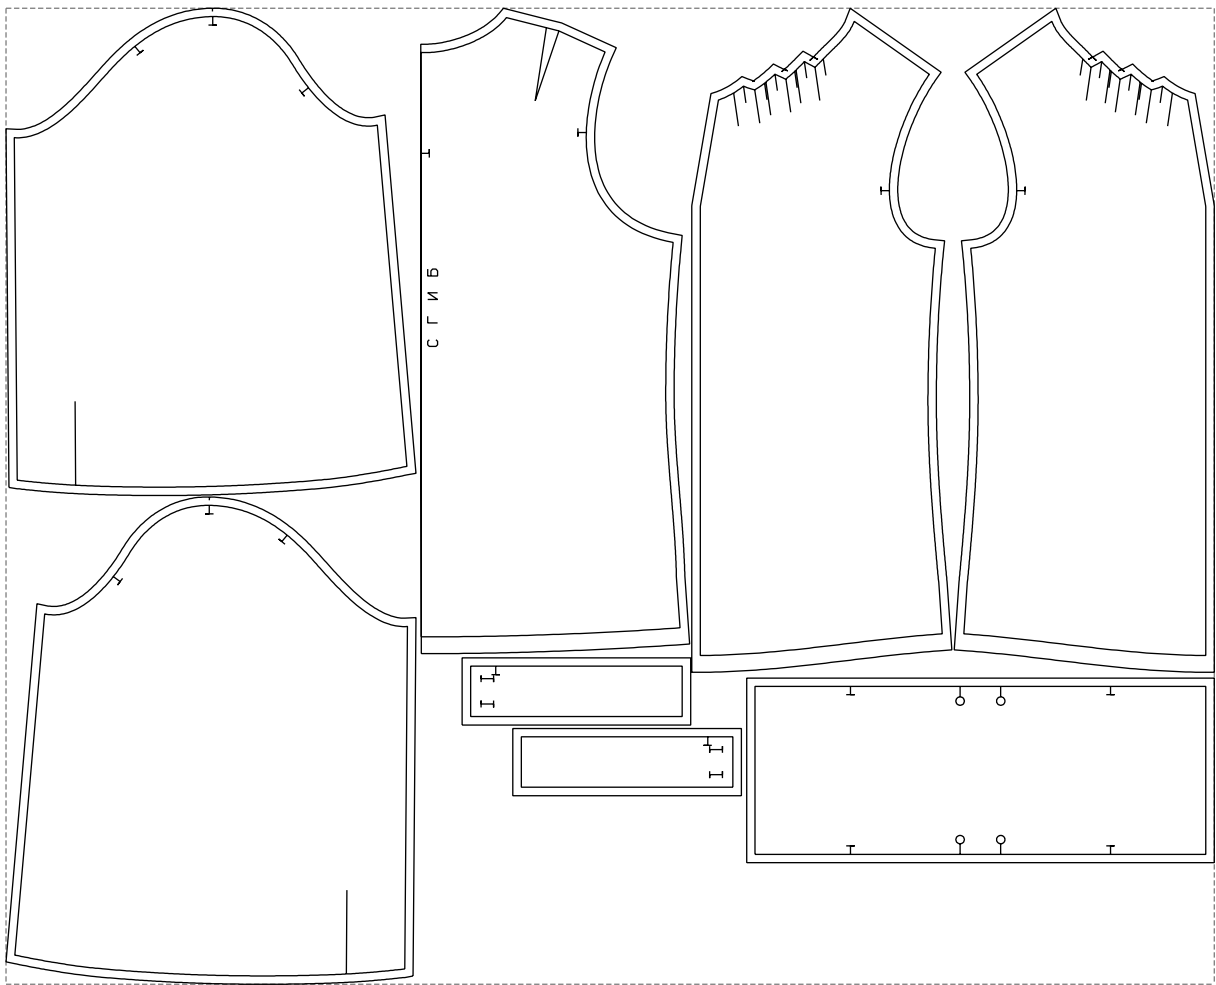

Not for print

Paper size: A4, size:1399.00 x806.23 mm

# Example

size:1438.97 x1162.71 mm

Maneken =1 ver.0

rz\_1=170

rz\_16=104

rz\_17=88.9

rz\_18=84.4

rz\_19=112

rz\_20=109.3

---

. . . . .  
. . . . .  
. . . . .