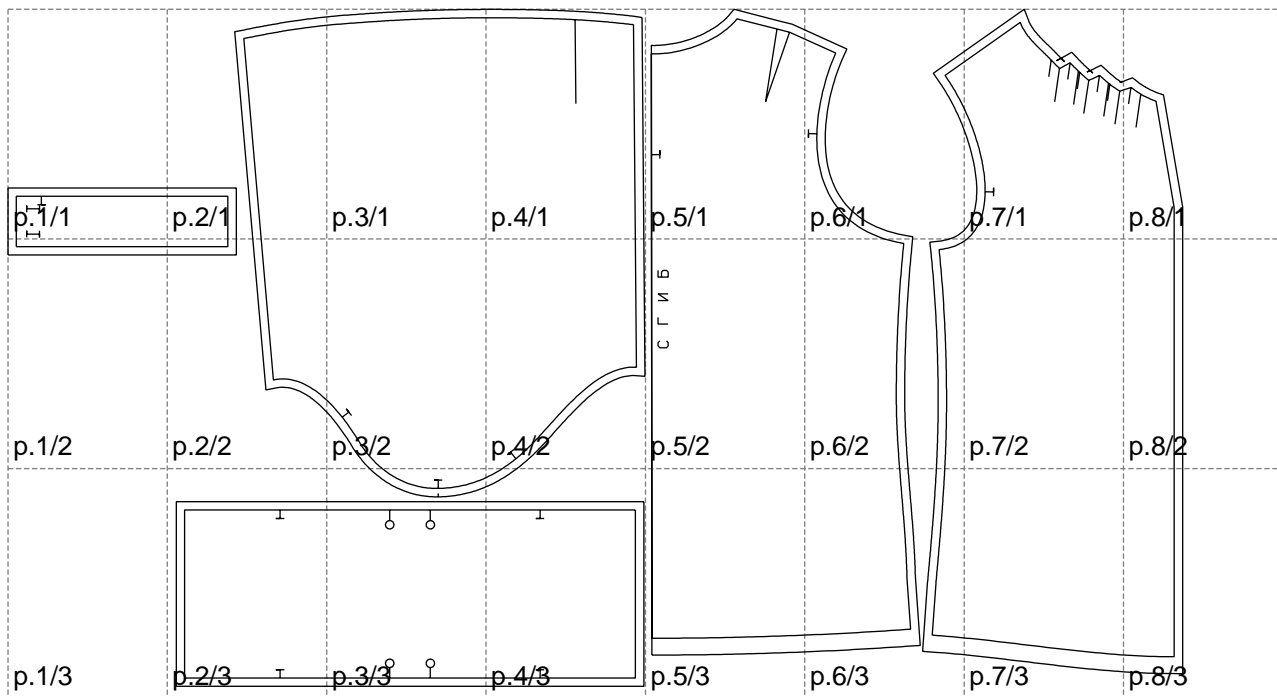

Not for print

Paper size: A4, size:1399.00 x806.23 mm

# Example

size:1438.97 x1162.71 mm

Maneken =1 ver.0

rz\_1=170

rz\_16=104

rz\_17=88.9

rz\_18=84.4

rz\_19=112

rz\_20=109.3

---

. . . . .  
. . . . .  
. . . . .