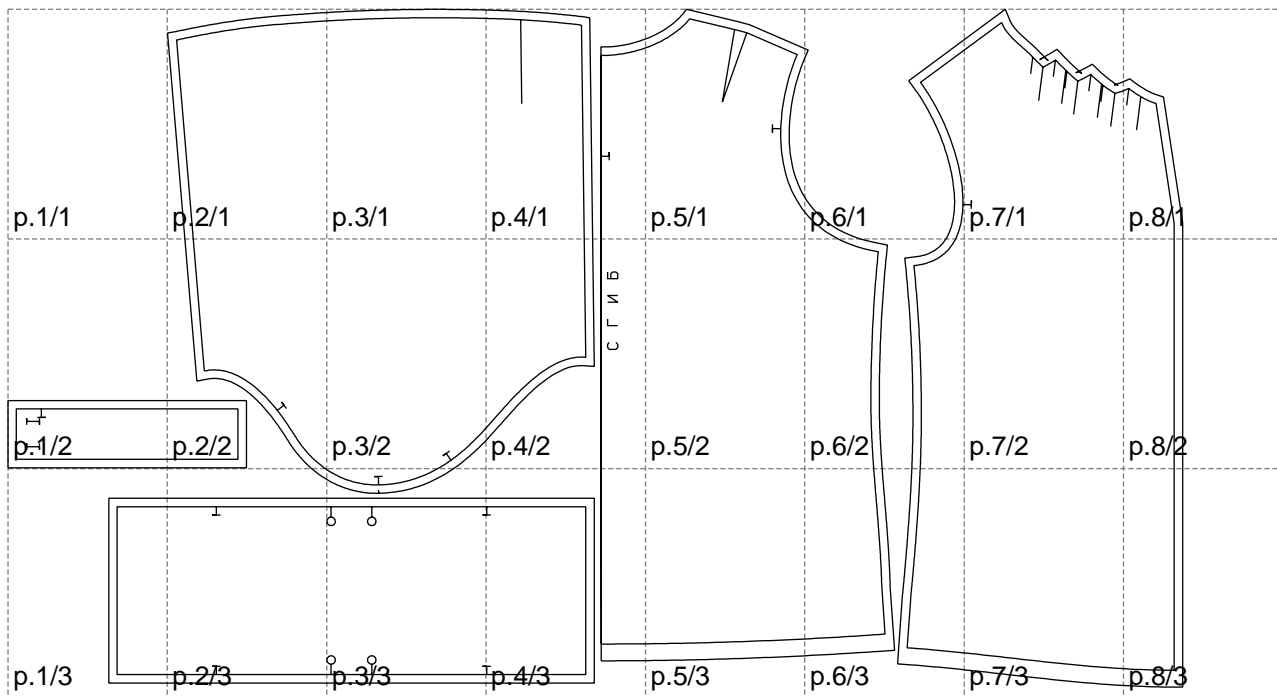

Not for print

Paper size: A4, size:1399.00 x807.05 mm

# Example

size:1478.98 x1437.78 mm

Maneken =1 ver.0

rz\_1=170

rz\_16=116

rz\_17=100

rz\_18=98.8

rz\_19=124

rz\_20=121

---

. . . . .  
. . . . .  
. . . . .