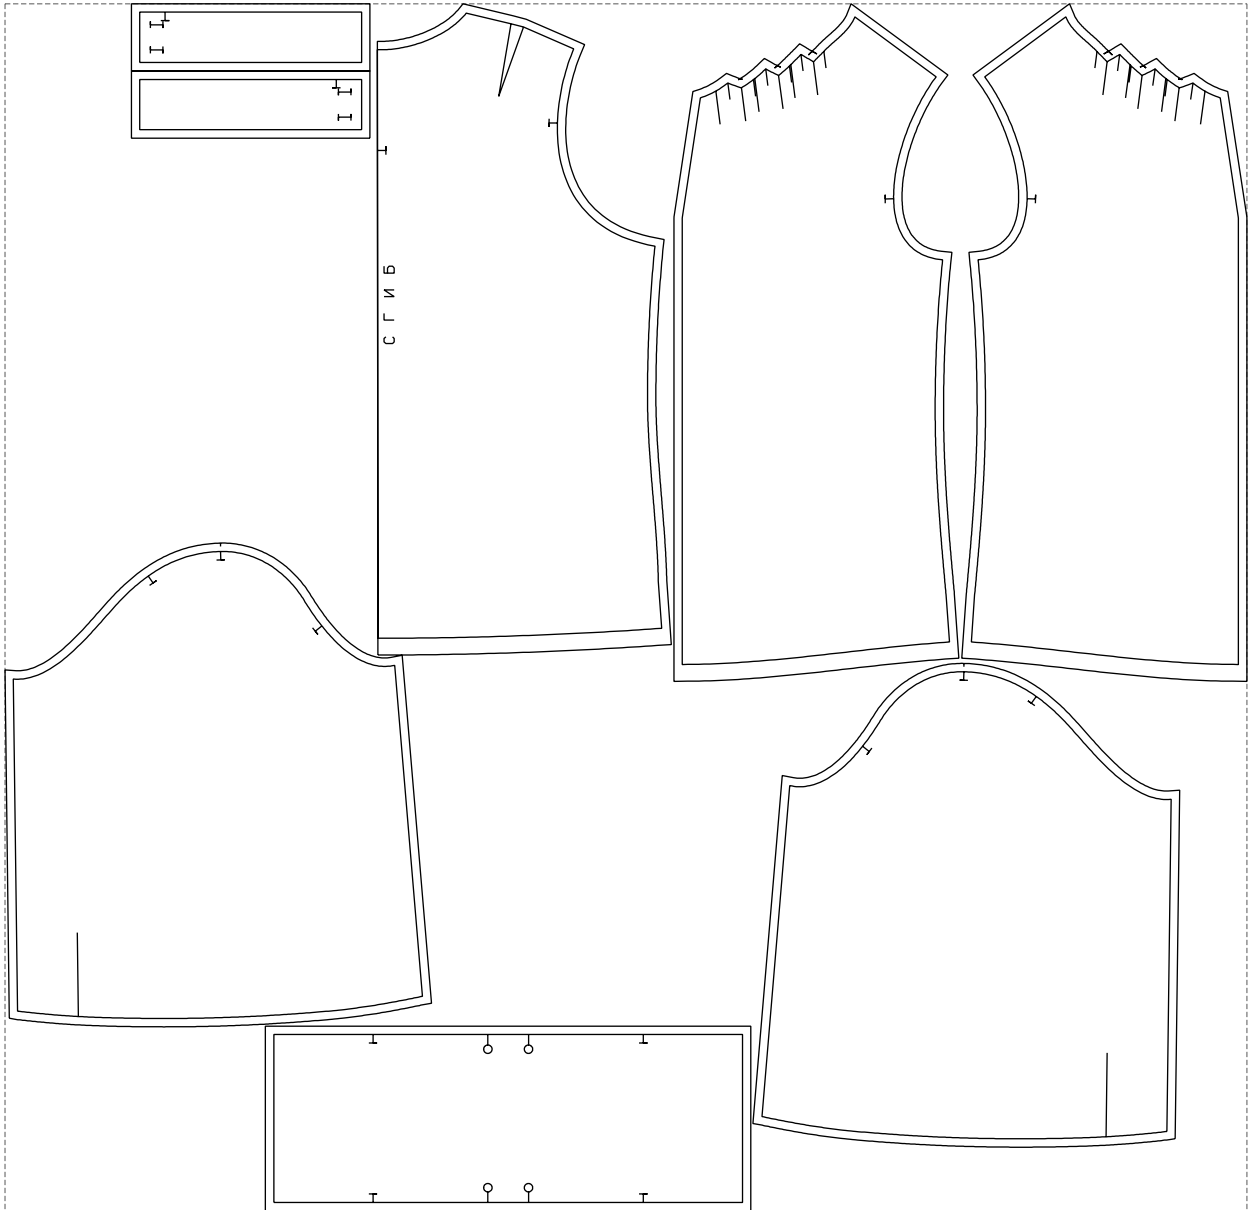

Not for print

Paper size: A4, size:1399.00 x807.05 mm

# Example

size:1478.98 x1437.78 mm

Maneken =1 ver.0

rz\_1=170

rz\_16=116

rz\_17=100

rz\_18=98.8

rz\_19=124

rz\_20=121

---

. . . . .  
. . . . .  
. . . . .