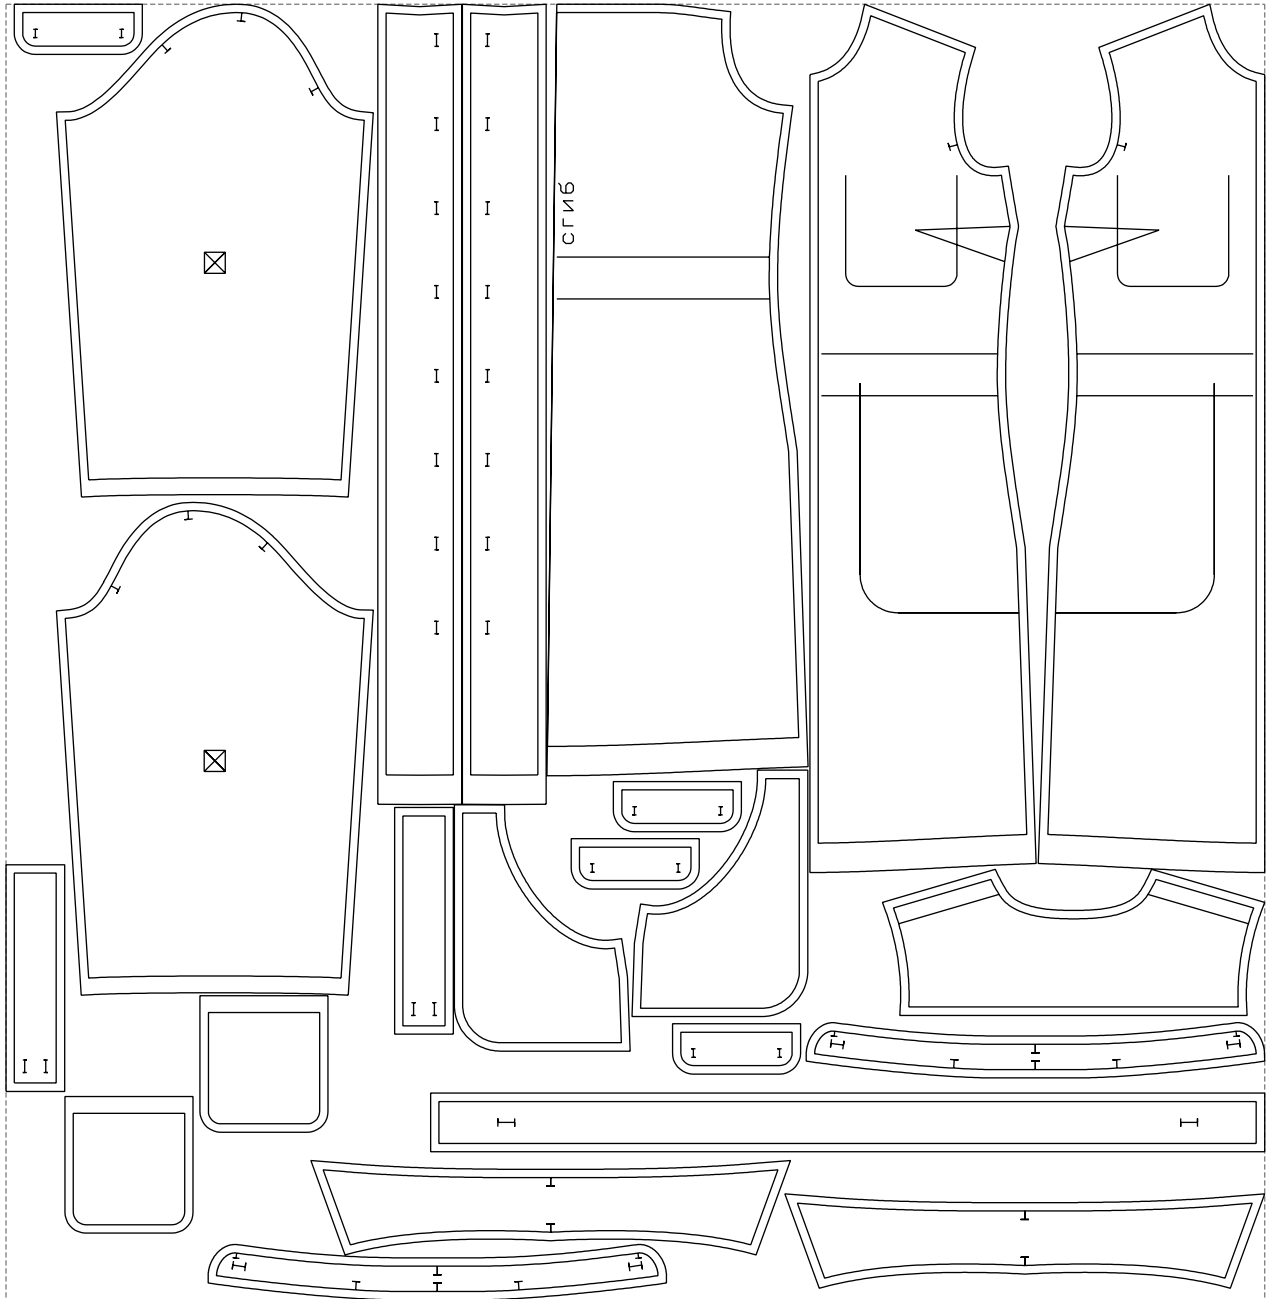

Not for print

Paper size: A4, size:1399.00 x1034.38 mm

# Example

size:1499.00 x1543.22 mm

Maneken =1 ver.0

rz\_1=170

rz\_16=92

rz\_17=78.8

rz\_18=71.8

rz\_19=100

rz\_20=98.1

---

. . . . .  
. . . . .  
. . . . .