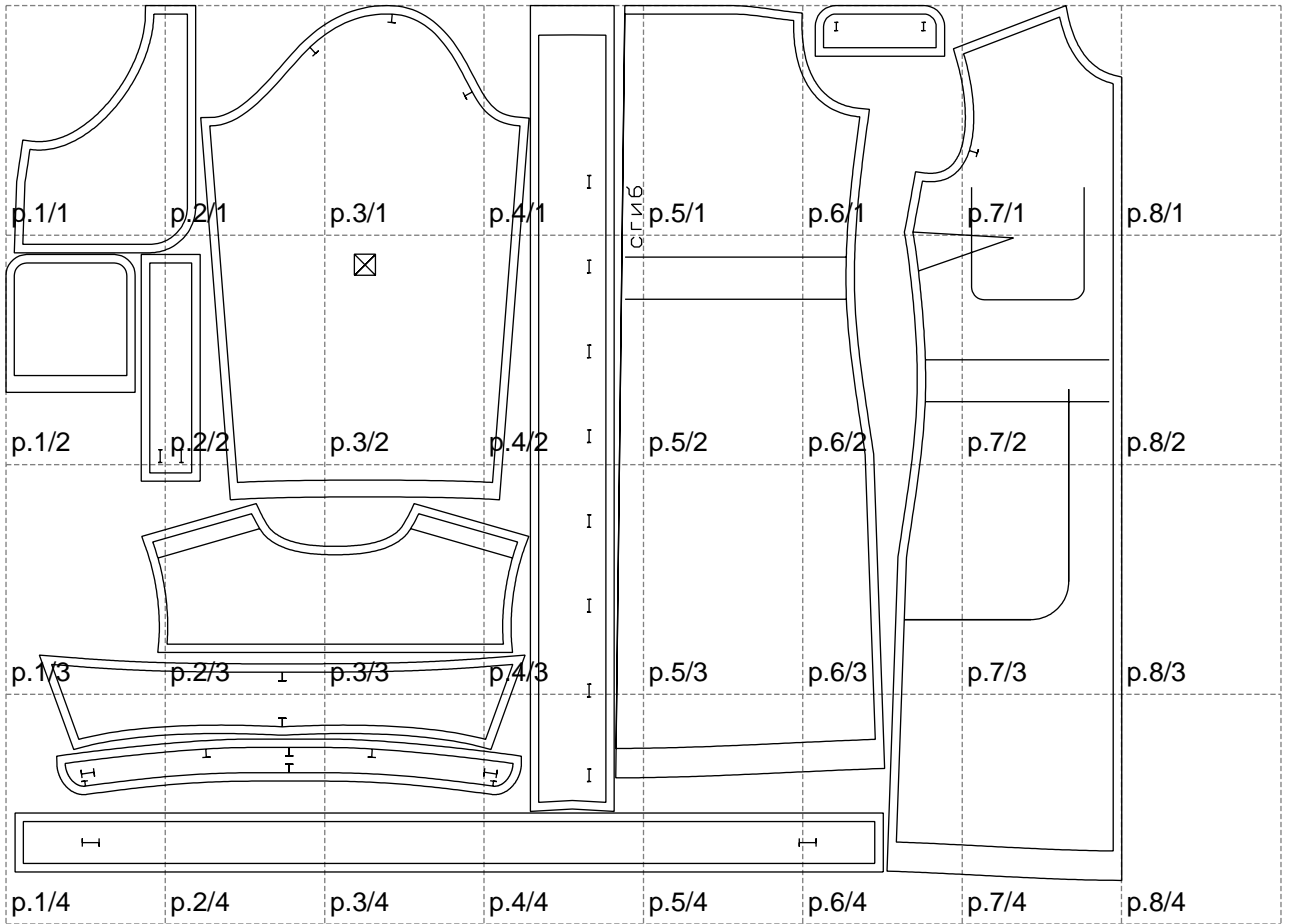

Not for print

Paper size: A4, size:1328.72 x1041.81 mm

# Example

size:1478.85 x1557.66 mm

Maneken =1 ver.0

rz\_1=170

rz\_16=96

rz\_17=82

rz\_18=76

rz\_19=104

rz\_20=101.8

---

. . . . .  
. . . . .  
. . . . .