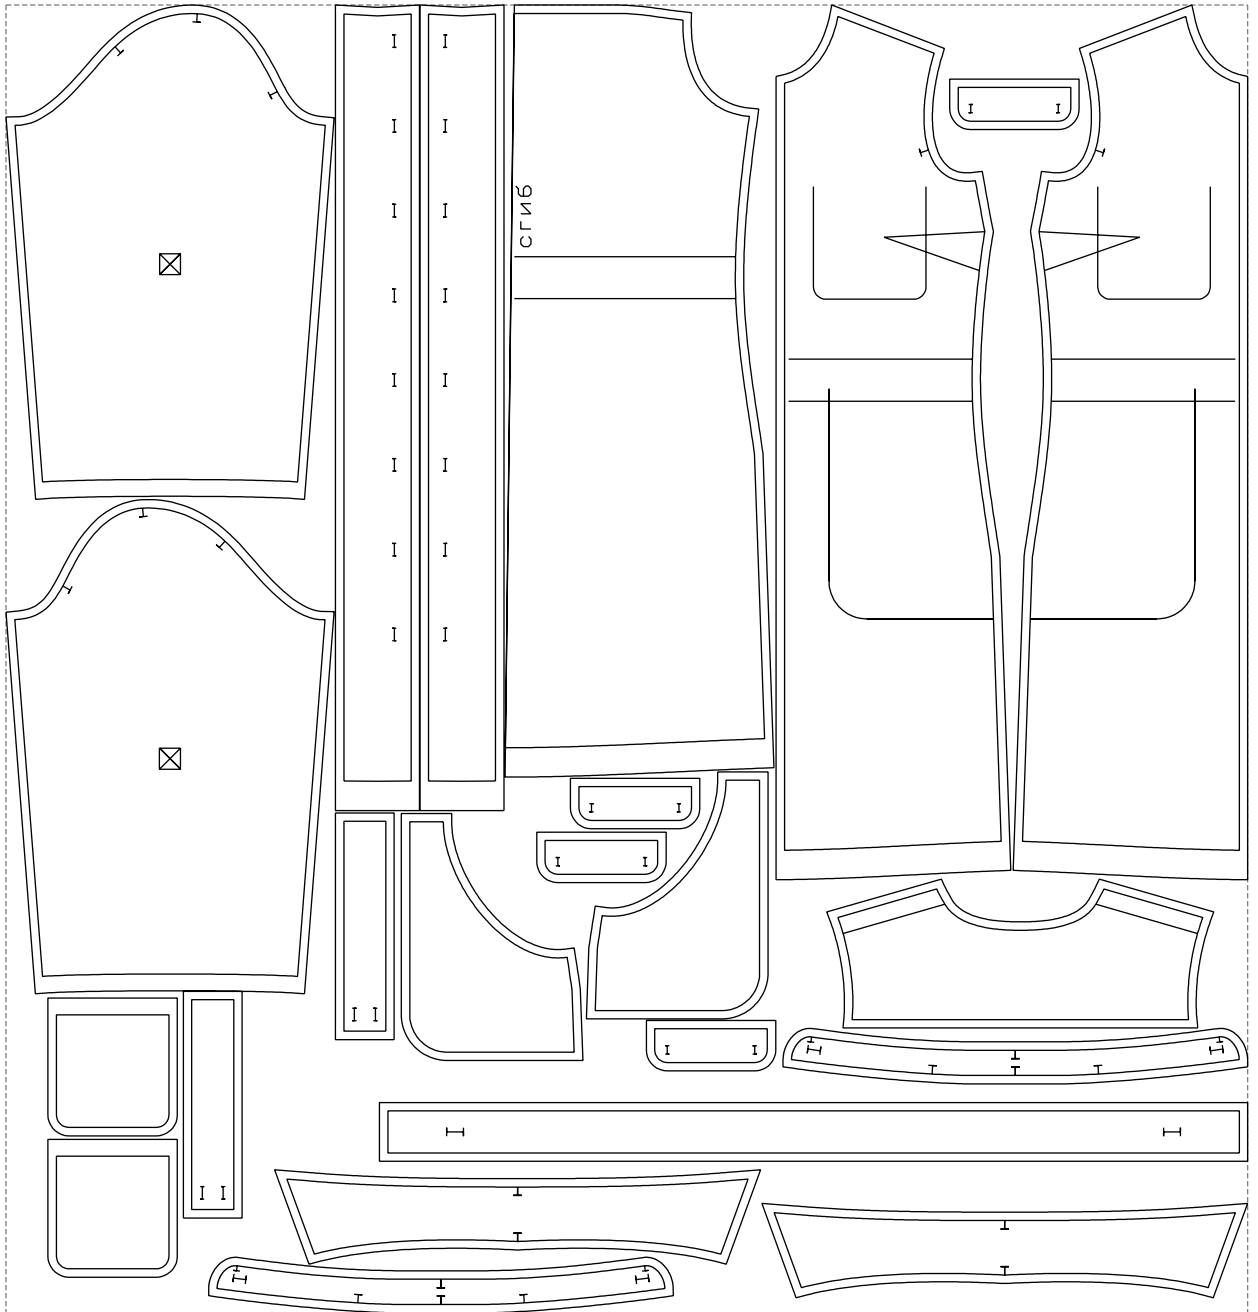

Not for print

Paper size: A4, size:1328.72 x1041.81 mm

# Example

size:1478.85 x1557.66 mm

Maneken =1 ver.0

rz\_1=170

rz\_16=96

rz\_17=82

rz\_18=76

rz\_19=104

rz\_20=101.8

---

. . . . .  
. . . . .  
. . . . .