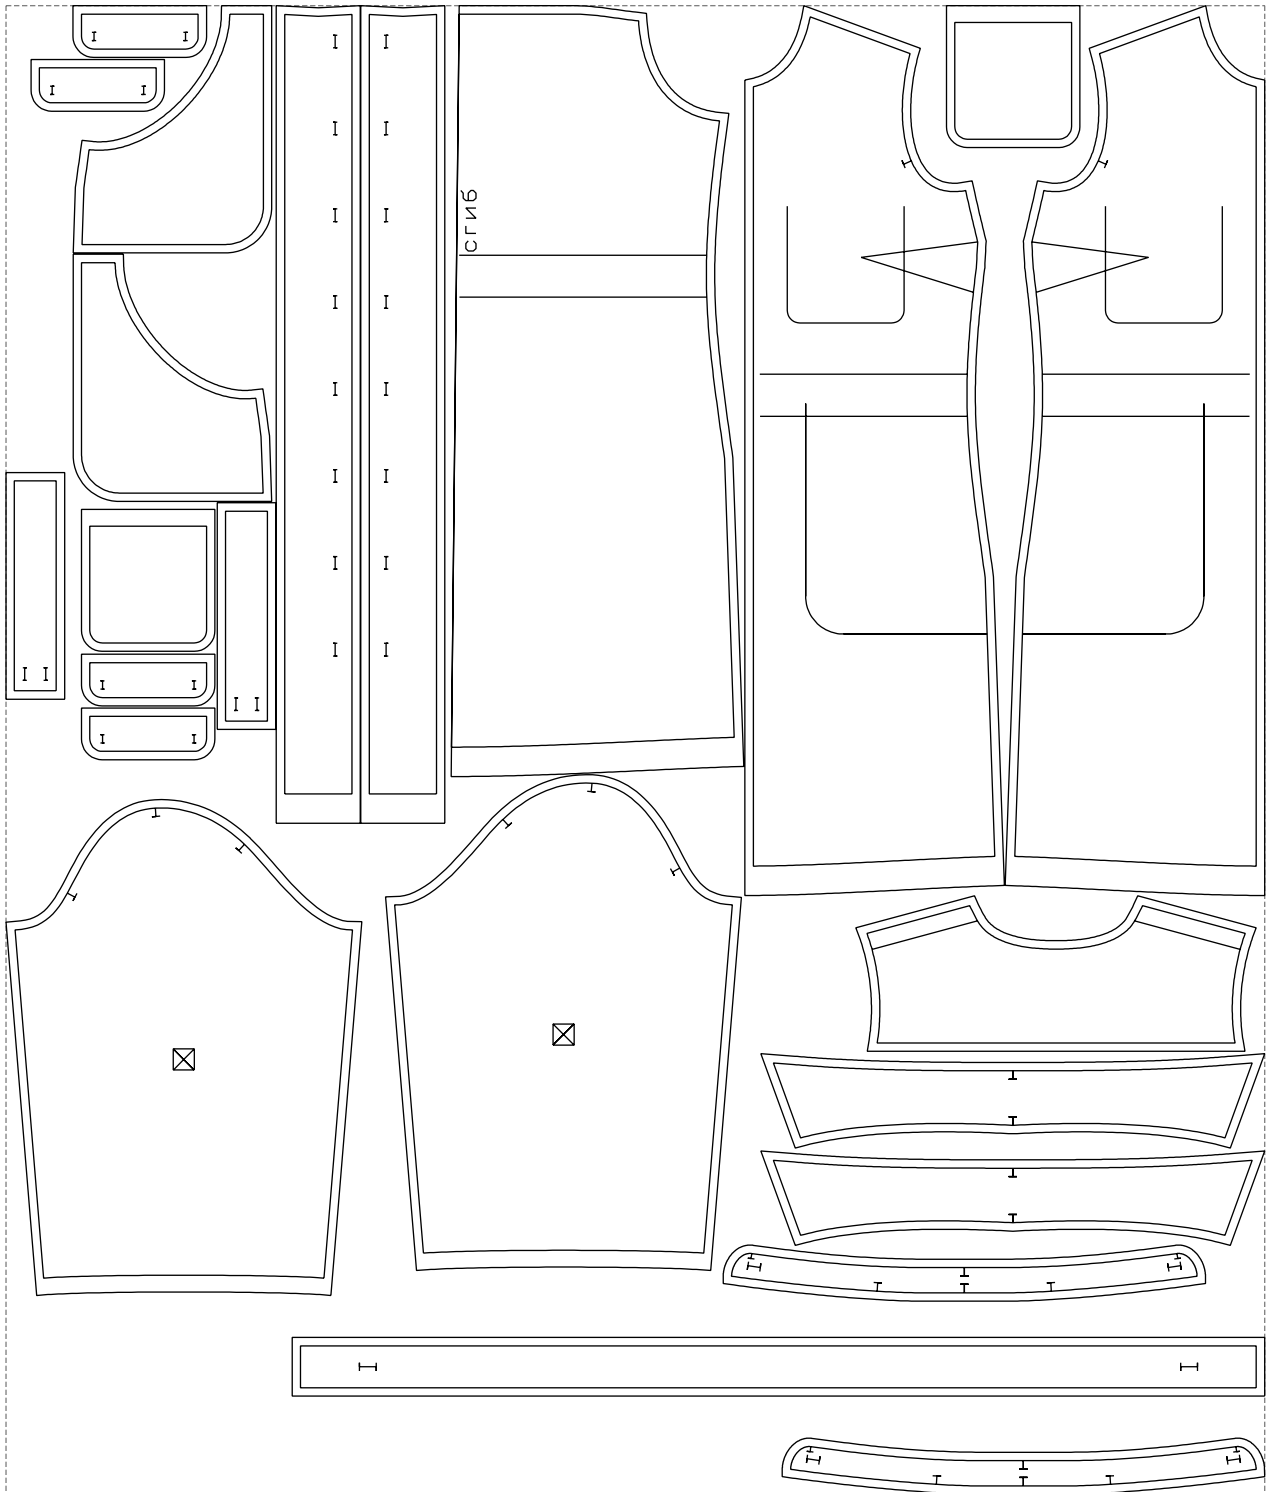

Not for print

Paper size: A4, size:1388.98 x1238.87 mm

# Example

size:1499.00 x1773.18 mm

Maneken =1 ver.0

rz\_1=170

rz\_16=108

rz\_17=92.5

rz\_18=89.2

rz\_19=116