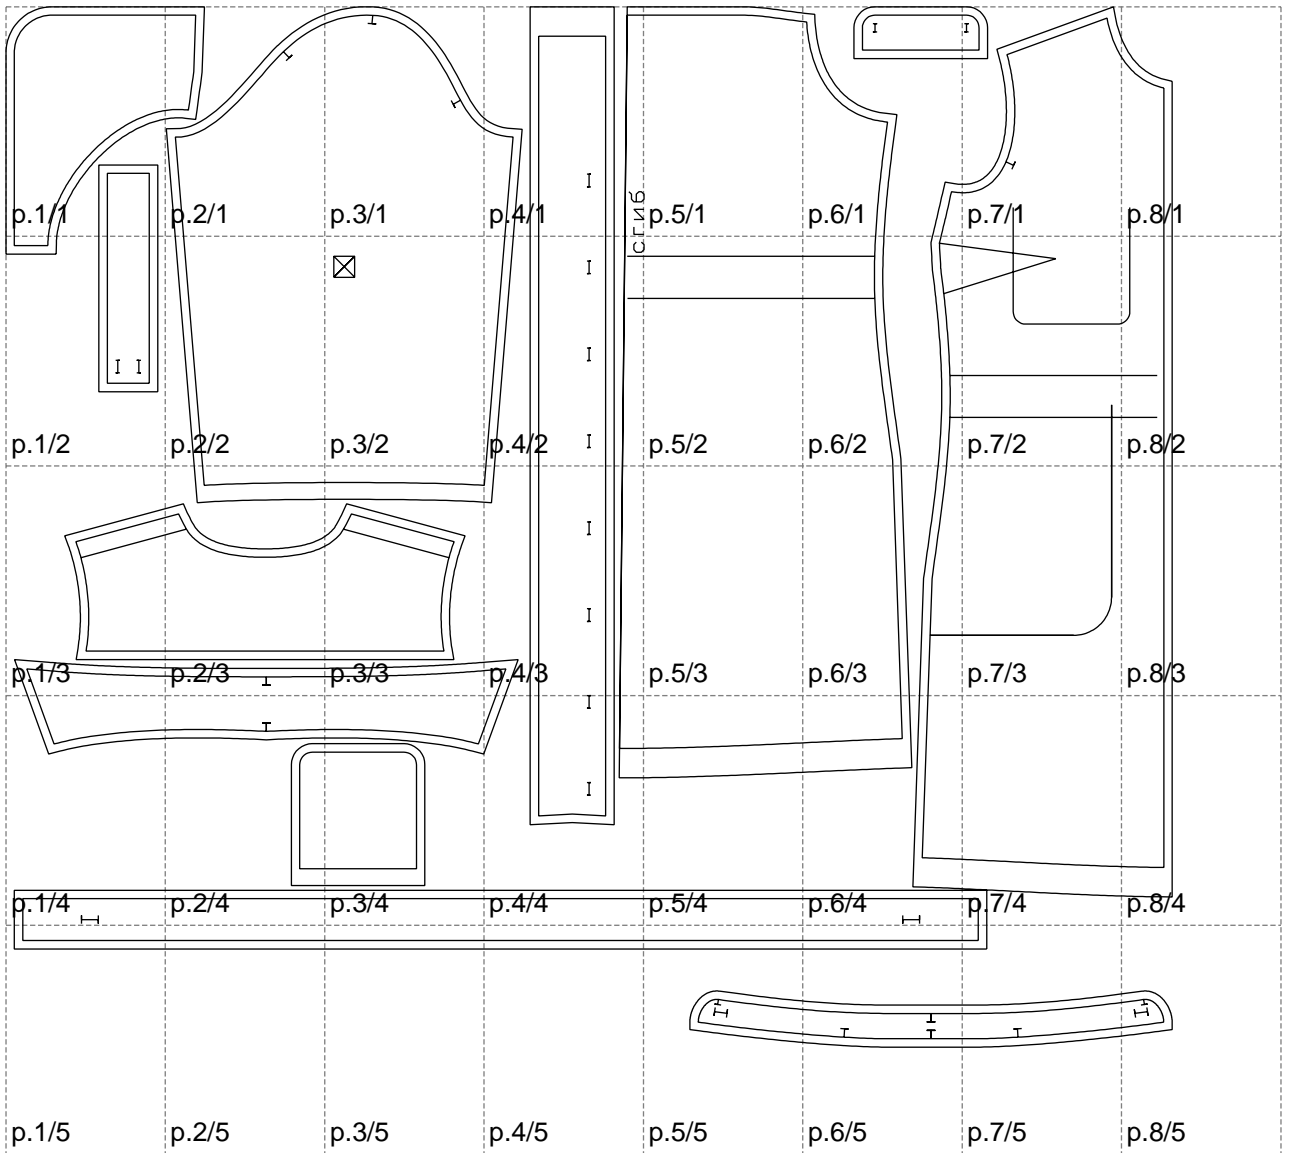

Not for print

Paper size: A4, size:1388.98 x1238.87 mm

# Example

size:1499.00 x1773.18 mm

Maneken =1 ver.0

rz\_1=170

rz\_16=108

rz\_17=92.5

rz\_18=89.2

rz\_19=116

rz\_20=113

---

. . . . .  
. . . . .  
. . . . .