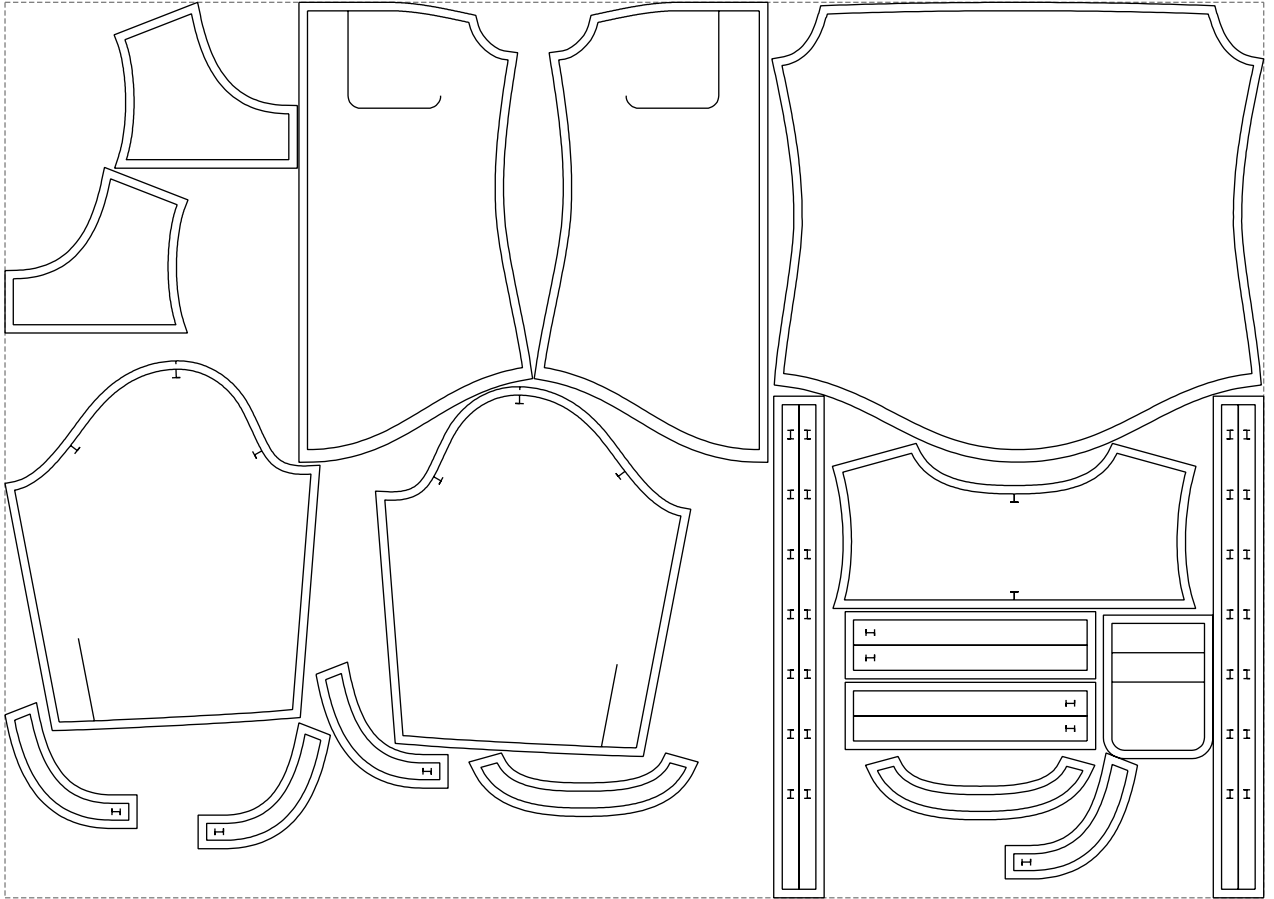

Not for print

Paper size: A4, size:1399.00 x721.81 mm

# Example

size:1499.00 x1066.61 mm

Maneken =1 ver.0

rz\_1=170

rz\_16=92

rz\_17=78.8

rz\_18=71.8

rz\_19=100

rz\_20=98.1

---

. . . . .  
. . . . .  
. . . . .