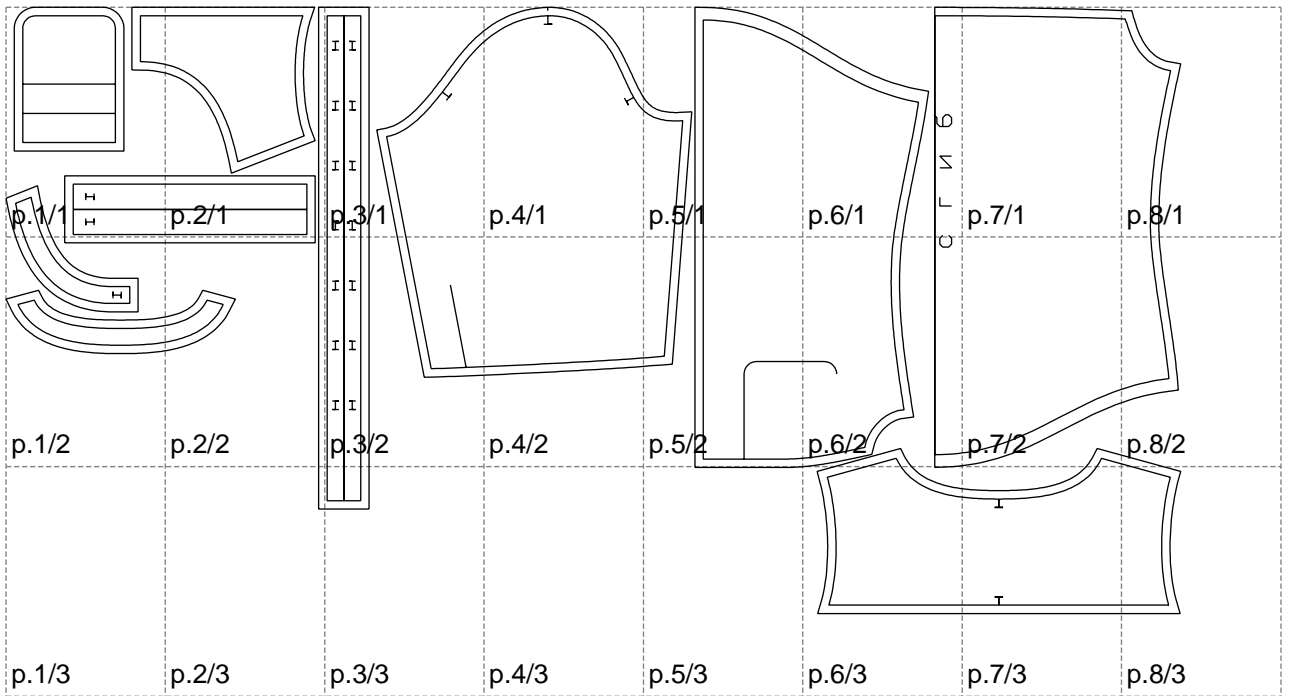

Not for print

Paper size: A4, size:1399.00 x721.81 mm

# Example

size:1499.00 x1066.61 mm

Maneken =1 ver.0

rz\_1=170

rz\_16=92

rz\_17=78.8

rz\_18=71.8

rz\_19=100

rz\_20=98.1

---

. . . . .  
. . . . .  
. . . . .