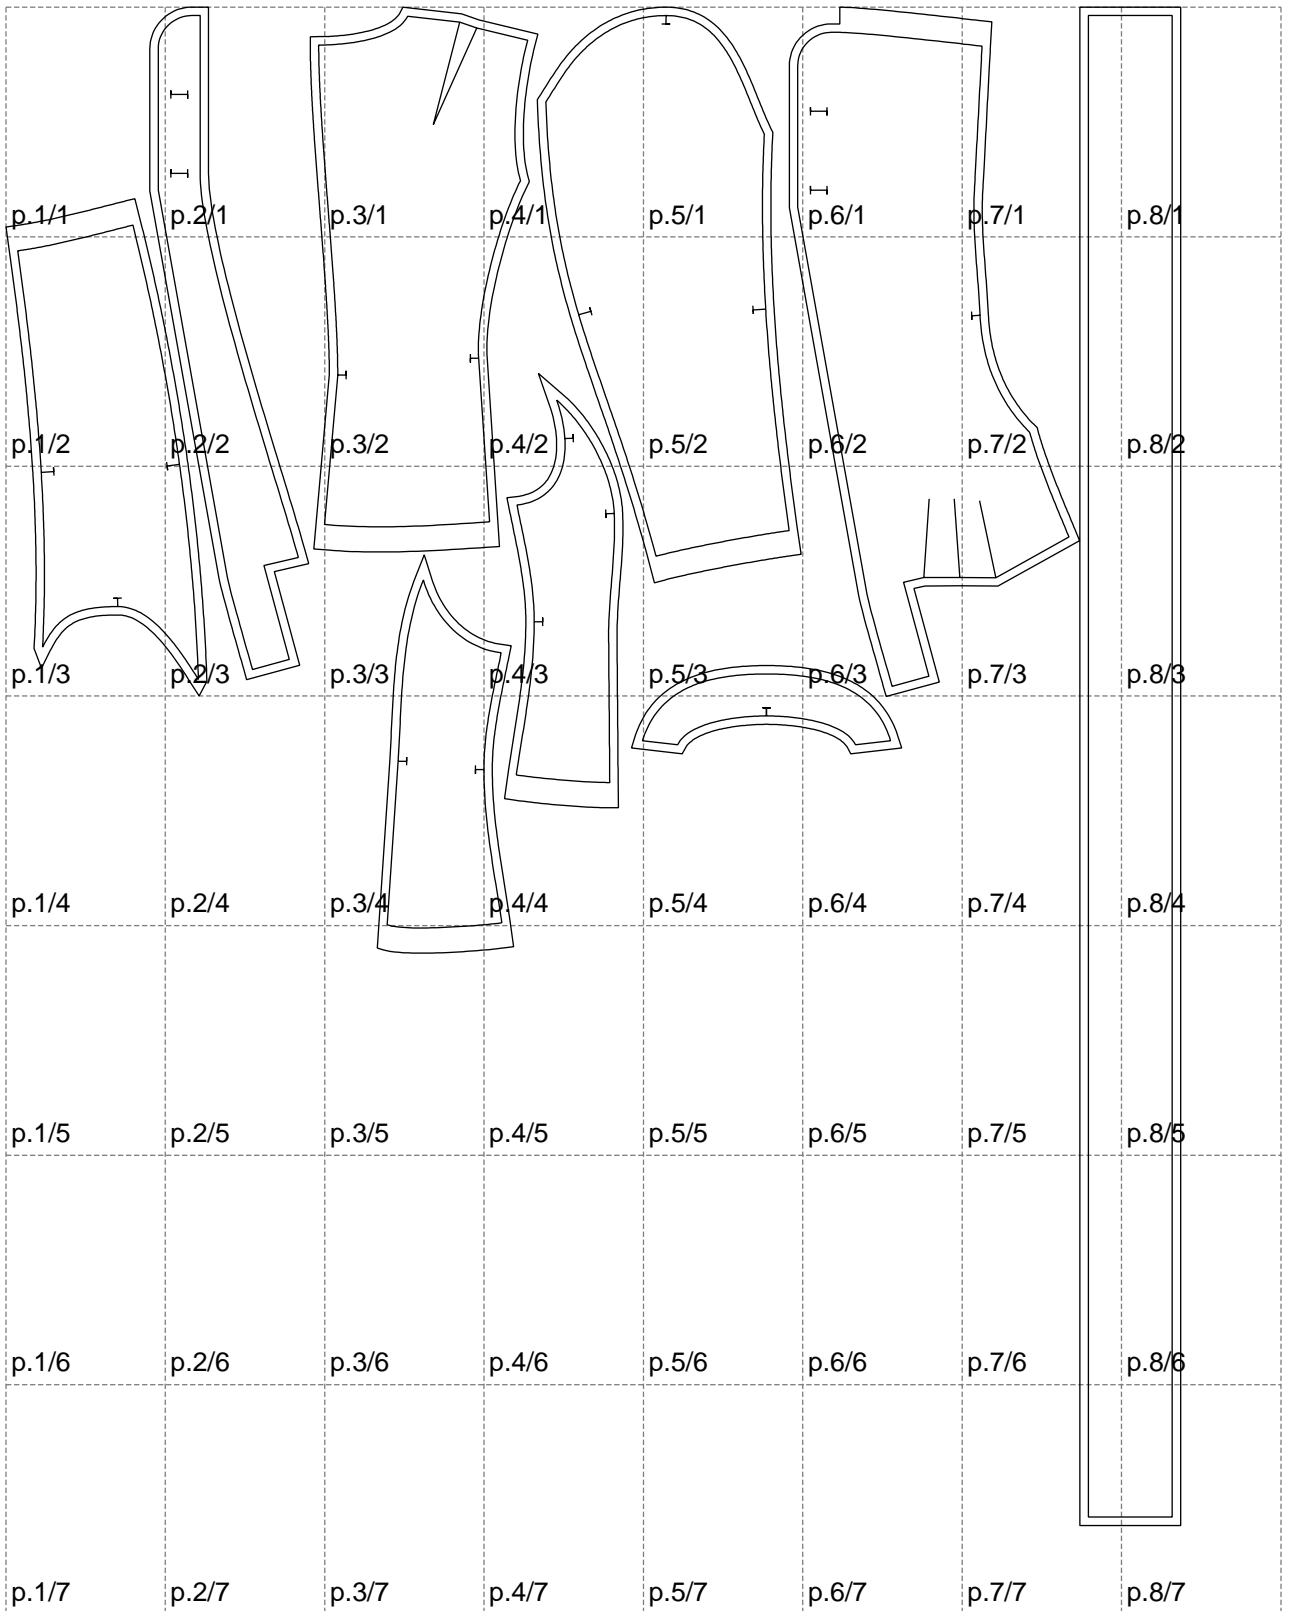

Not for print

Paper size: A4, size:1399.00 x1808.00 mm

# Example

size:1499.00 x1892.24 mm

Maneken =1 ver.0

rz\_1=170

rz\_16=116

rz\_17=100

rz\_18=98.8

rz\_19=124

rz\_20=121

---

. . . . .  
. . . . .  
. . . . .