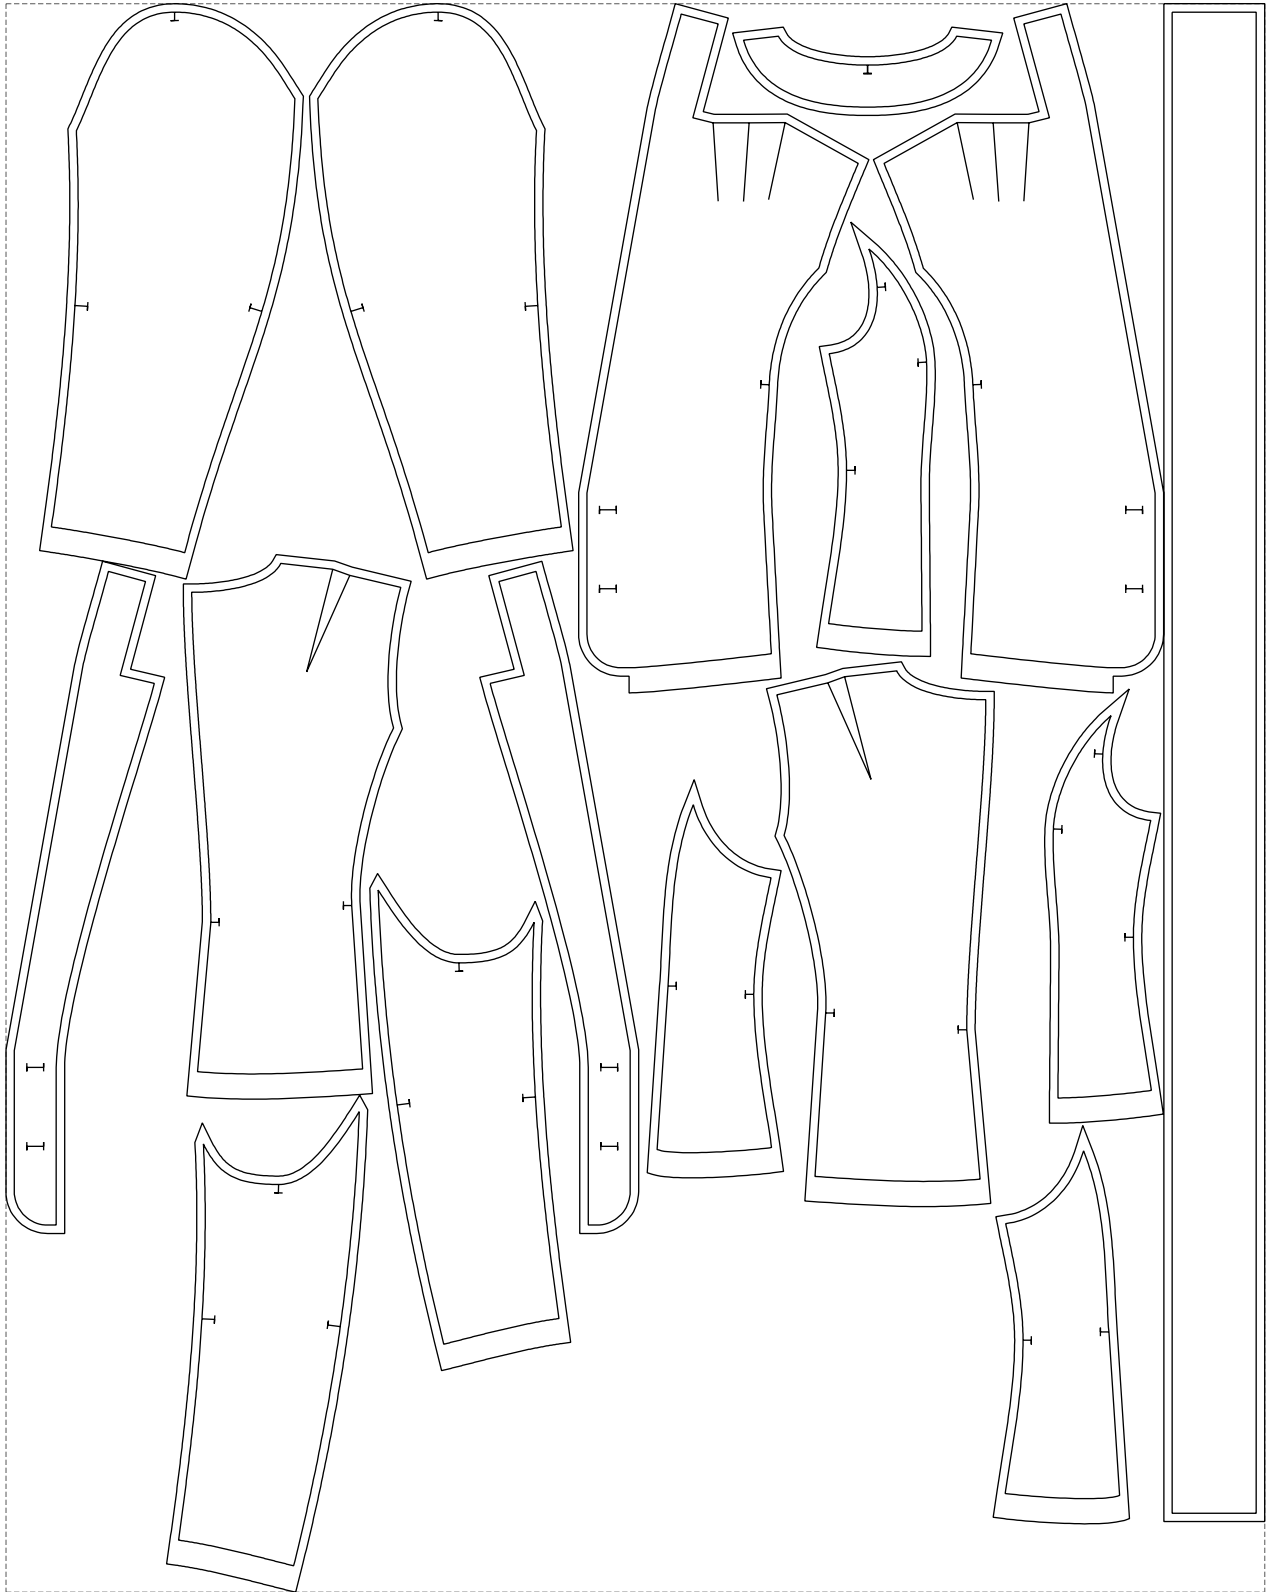

Not for print

Paper size: A4, size:1399.00 x1808.00 mm

# Example

size:1499.00 x1892.24 mm

Maneken =1 ver.0

rz\_1=170

rz\_16=116

rz\_17=100

rz\_18=98.8

rz\_19=124