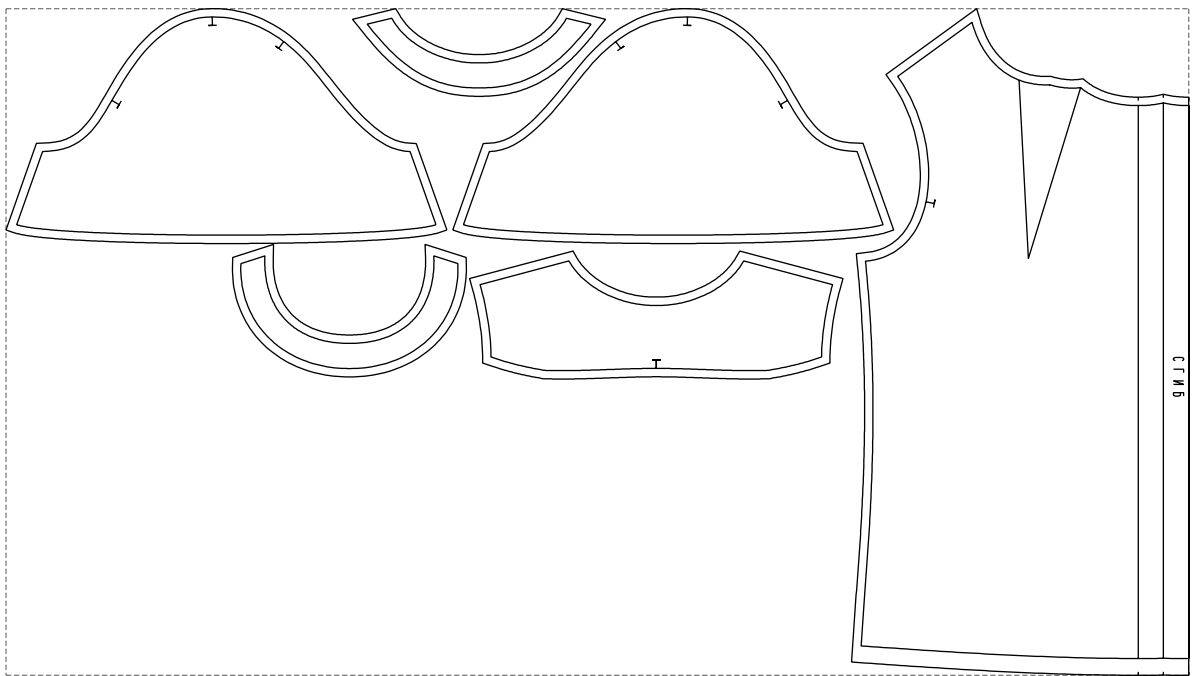

Not for print

Paper size: A4, size:1399.00 x794.17 mm

# Example

size:1408.64 x794.17 mm

Maneken =1 ver.0

rz\_1=170

rz\_16=112

rz\_17=96.2

rz\_18=94

rz\_19=120