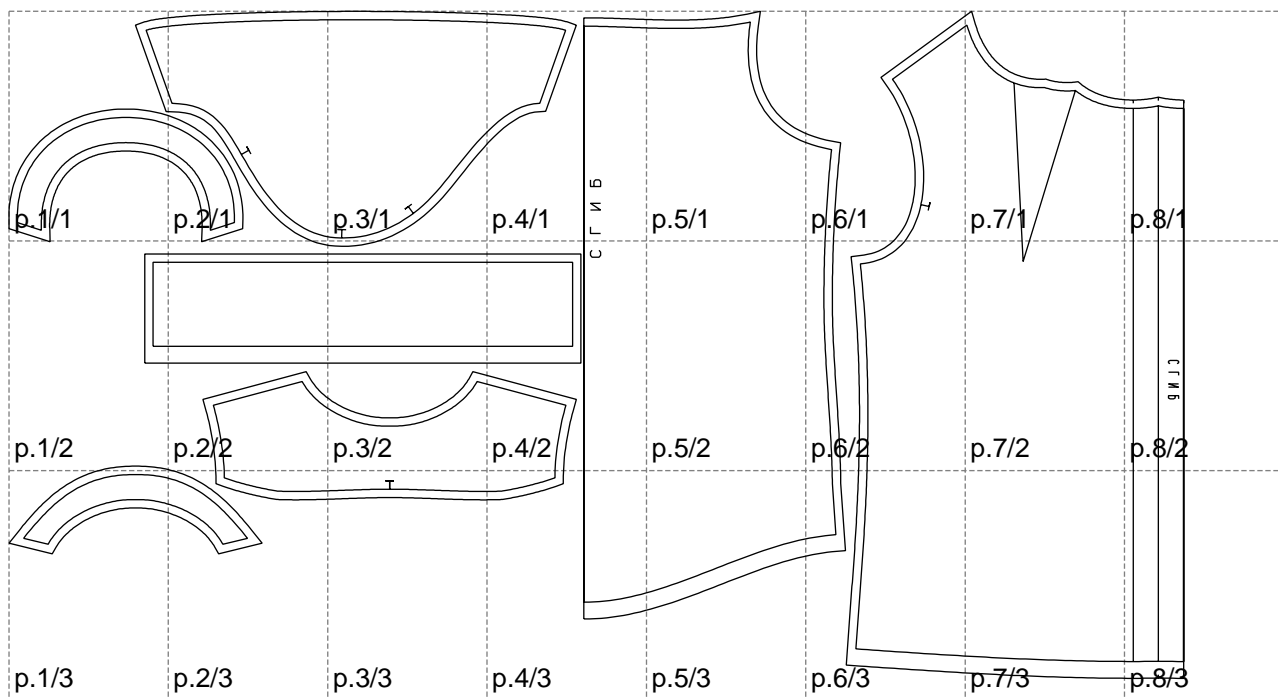

Not for print

Paper size: A4, size:1399.00 x794.17 mm

# Example

size:1408.64 x794.17 mm

Maneken =1 ver.0

rz\_1=170

rz\_16=112

rz\_17=96.2

rz\_18=94

rz\_19=120

rz\_20=117

---

. . . . .  
. . . . .  
. . . . .