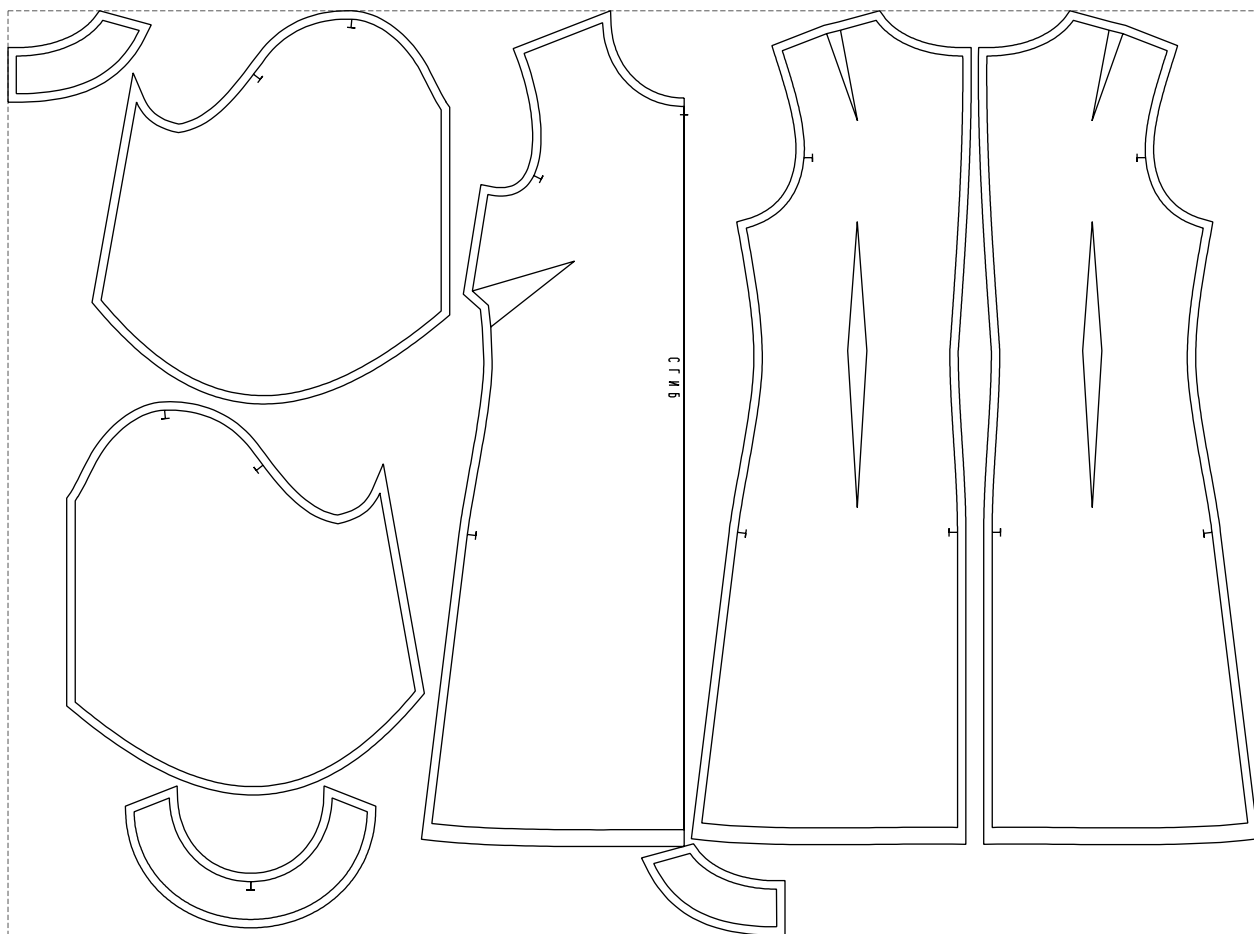

Not for print

Paper size: A4, size:1388.99 x995.66 mm

# Example

size:1488.94 x1101.31 mm

Maneken =1 ver.0

rz\_1=170

rz\_16=92

rz\_17=78.8

rz\_18=71.8

rz\_19=100

rz\_20=98.1

---

. . . . .  
. . . . .  
. . . . .