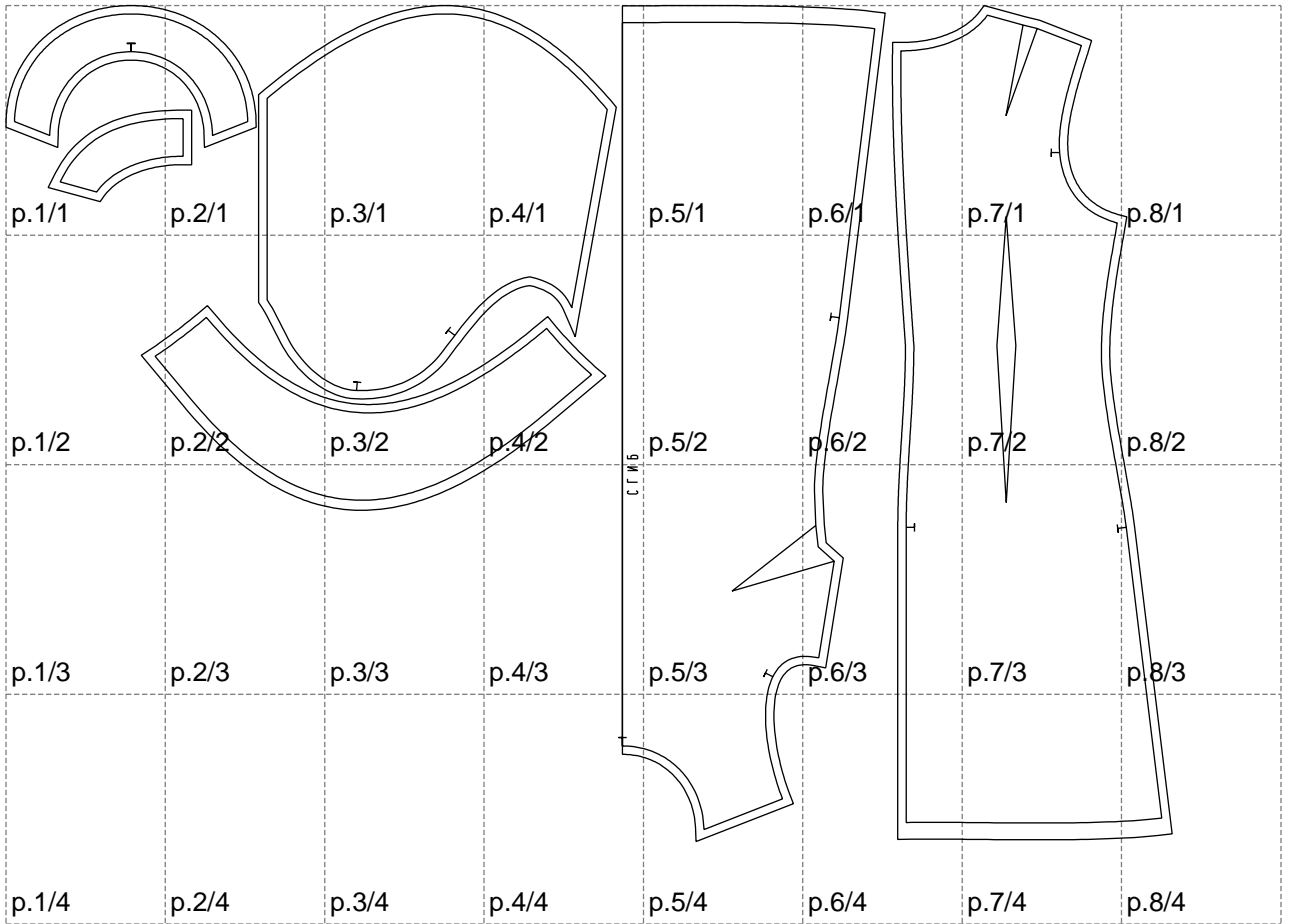

Not for print

Paper size: A4, size:1388.99 x995.66 mm

# Example

size:1488.94 x1101.31 mm

Maneken =1 ver.0

rz\_1=170

rz\_16=92

rz\_17=78.8

rz\_18=71.8

rz\_19=100

rz\_20=98.1

---

. . . . .  
. . . . .  
. . . . .