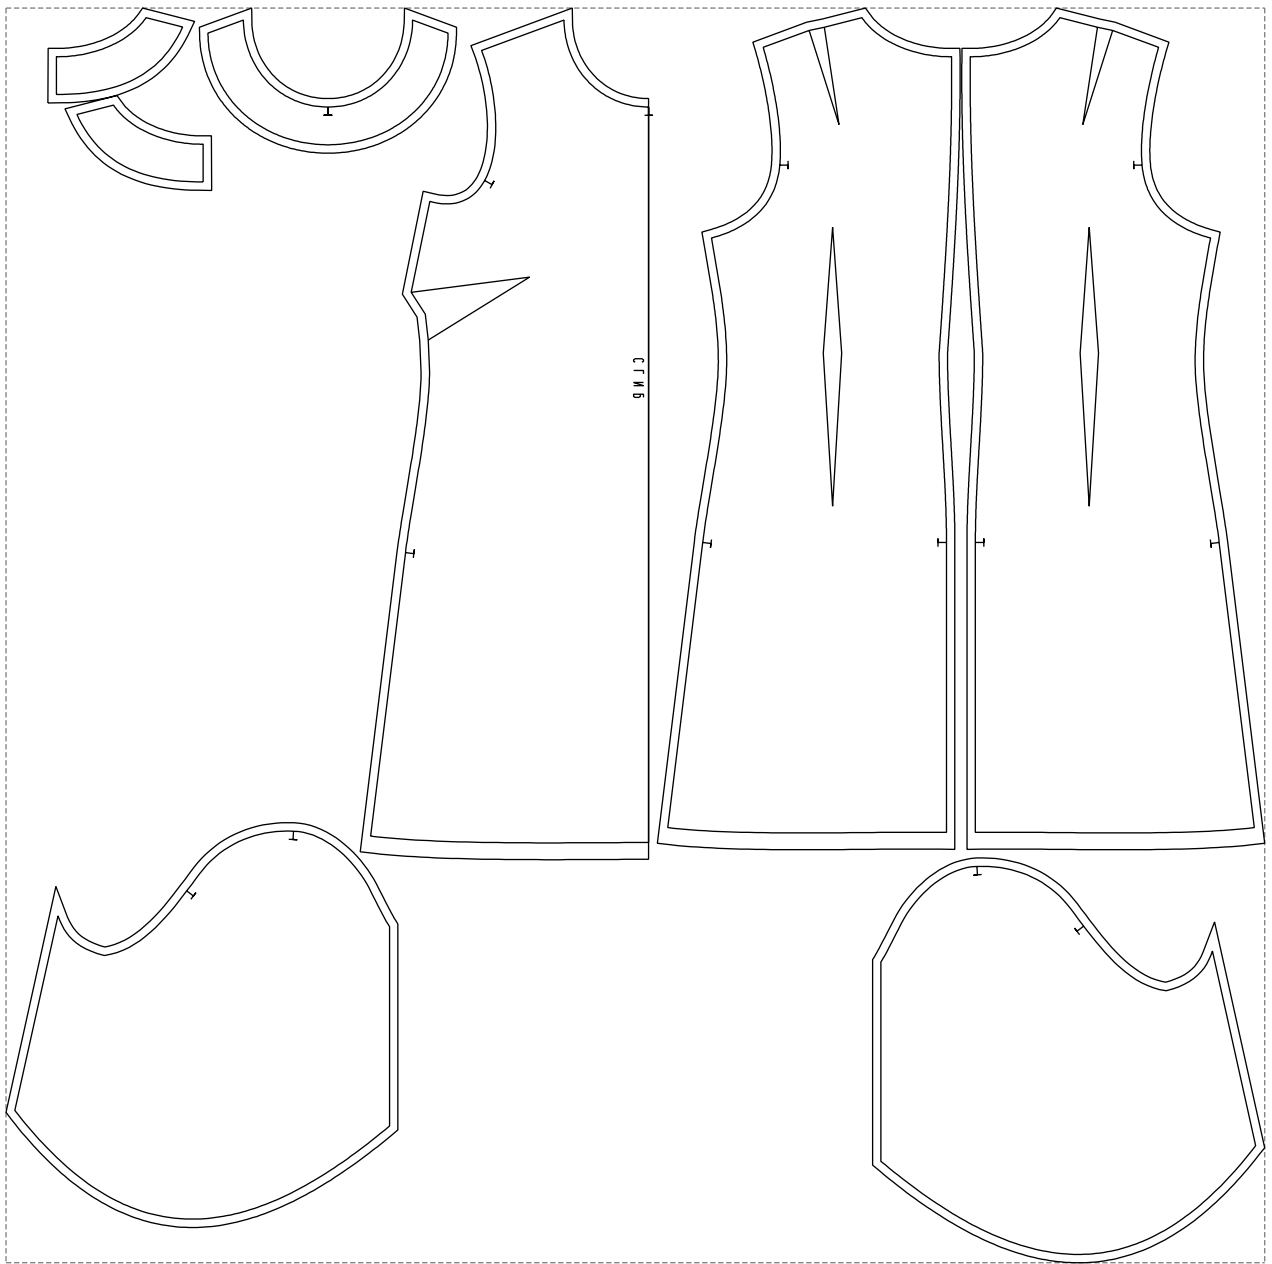

Not for print

Paper size: A4, size:1338.36 x1014.49 mm

# Example

size:1499.00 x1494.68 mm

Maneken =1 ver.0

rz\_1=170

rz\_16=104

rz\_17=88.9

rz\_18=84.4

rz\_19=112