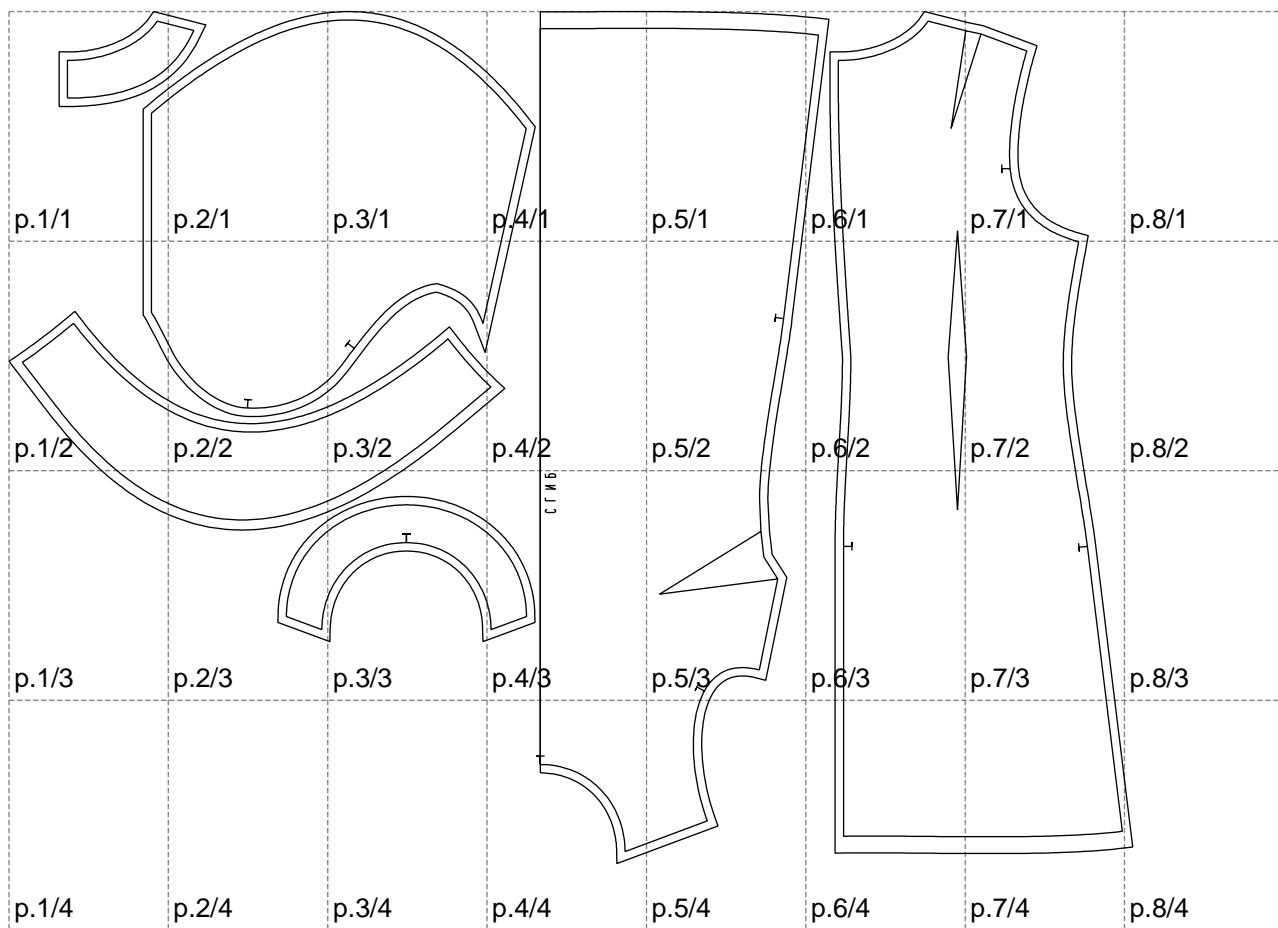

Not for print

Paper size: A4, size:1338.36 x1014.49 mm

# Example

size:1499.00 x1494.68 mm

Maneken =1 ver.0

rz\_1=170

rz\_16=104

rz\_17=88.9

rz\_18=84.4

rz\_19=112

rz\_20=109.3

---

. . . . .  
. . . . .  
. . . . .