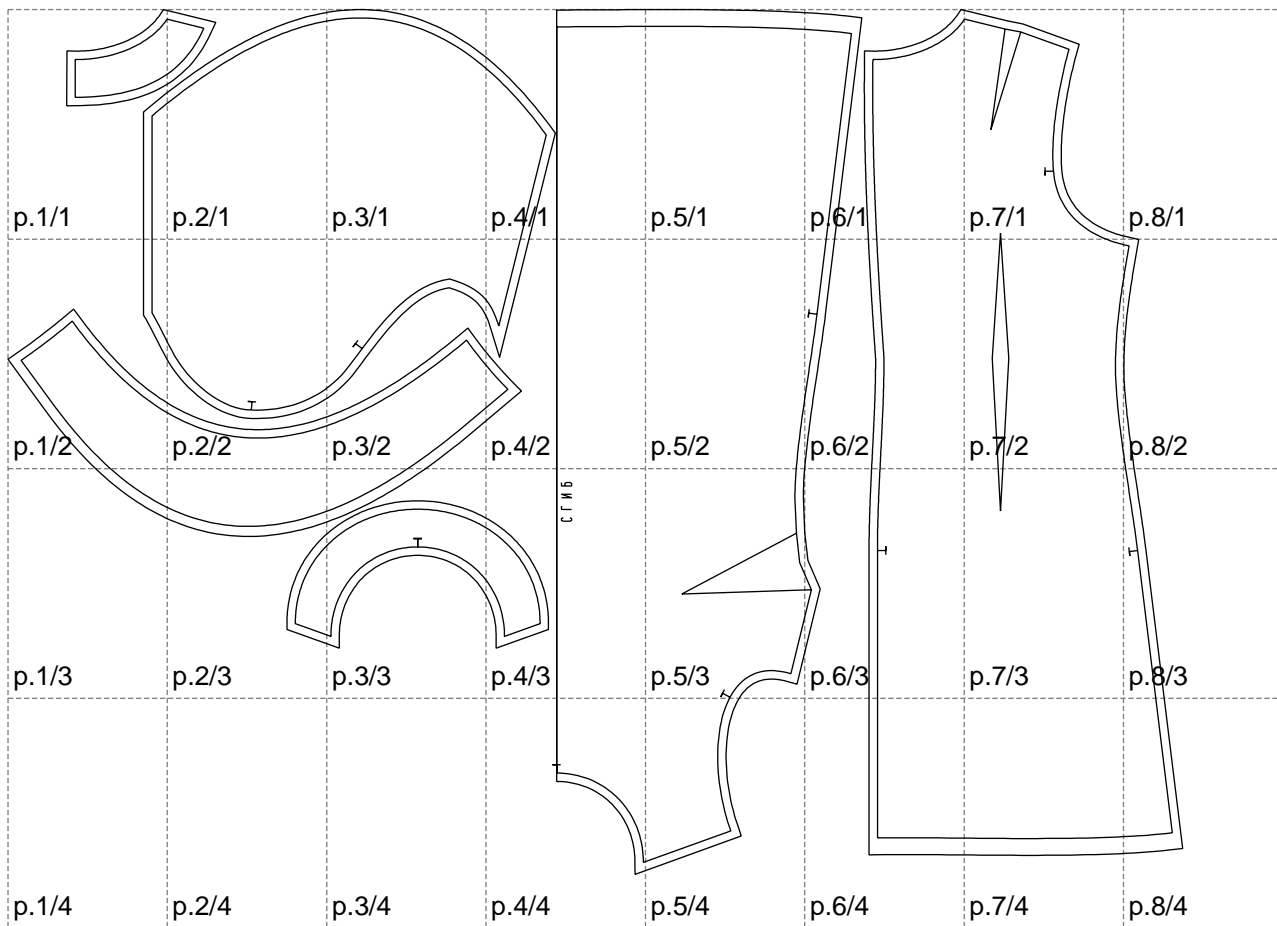

Not for print

Paper size: A4, size:1399.00 x1029.71 mm

# Example

size:1488.99 x1507.47 mm

Maneken =1 ver.0

rz\_1=170

rz\_16=112

rz\_17=96.2

rz\_18=94

rz\_19=120

rz\_20=117

---

. . . . .  
. . . . .  
. . . . .