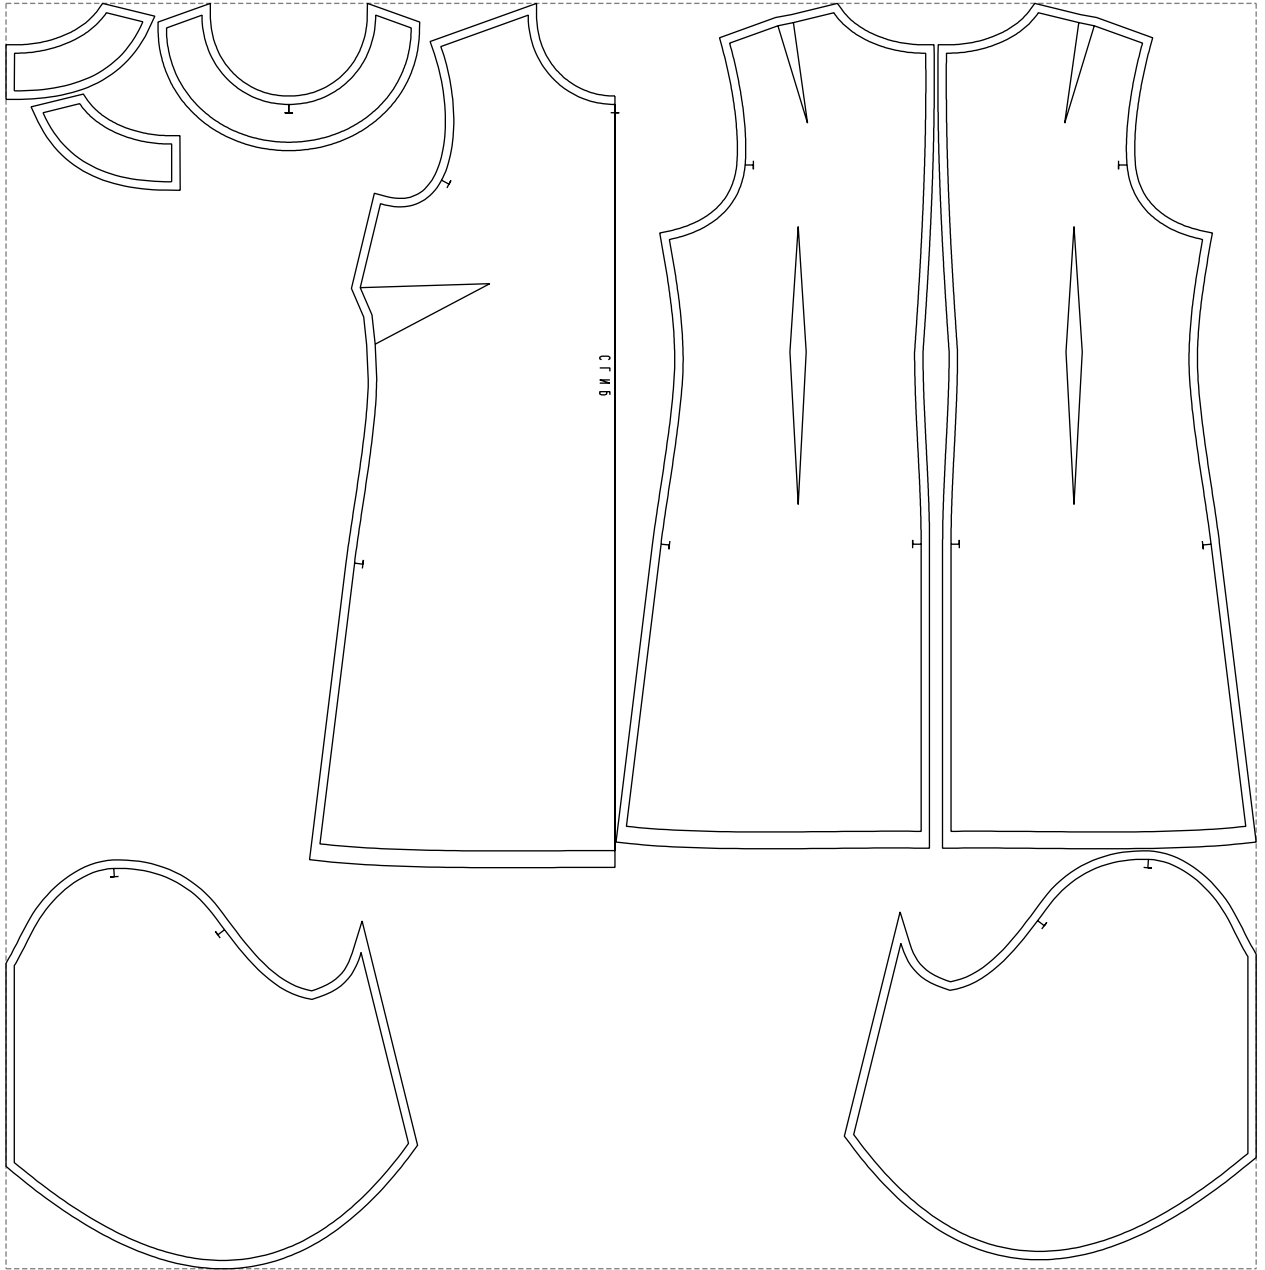

Not for print

Paper size: A4, size:1399.00 x1029.71 mm

# Example

size:1488.99 x1507.47 mm

Maneken =1 ver.0

rz\_1=170

rz\_16=112

rz\_17=96.2

rz\_18=94

rz\_19=120