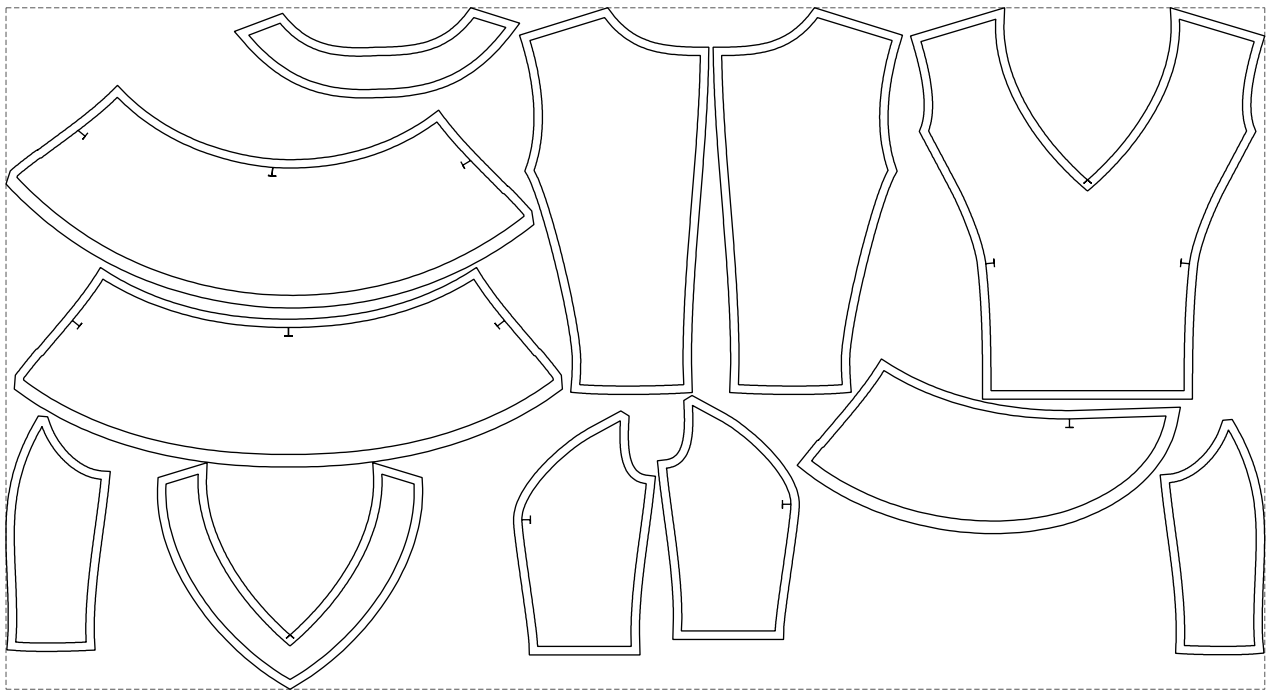

# Example

size:1499.00 x811.70 mm

Maneken =1 ver.0

rz\_1=170

rz\_16=100

rz\_17=85.4

rz\_18=80.2

rz\_19=108