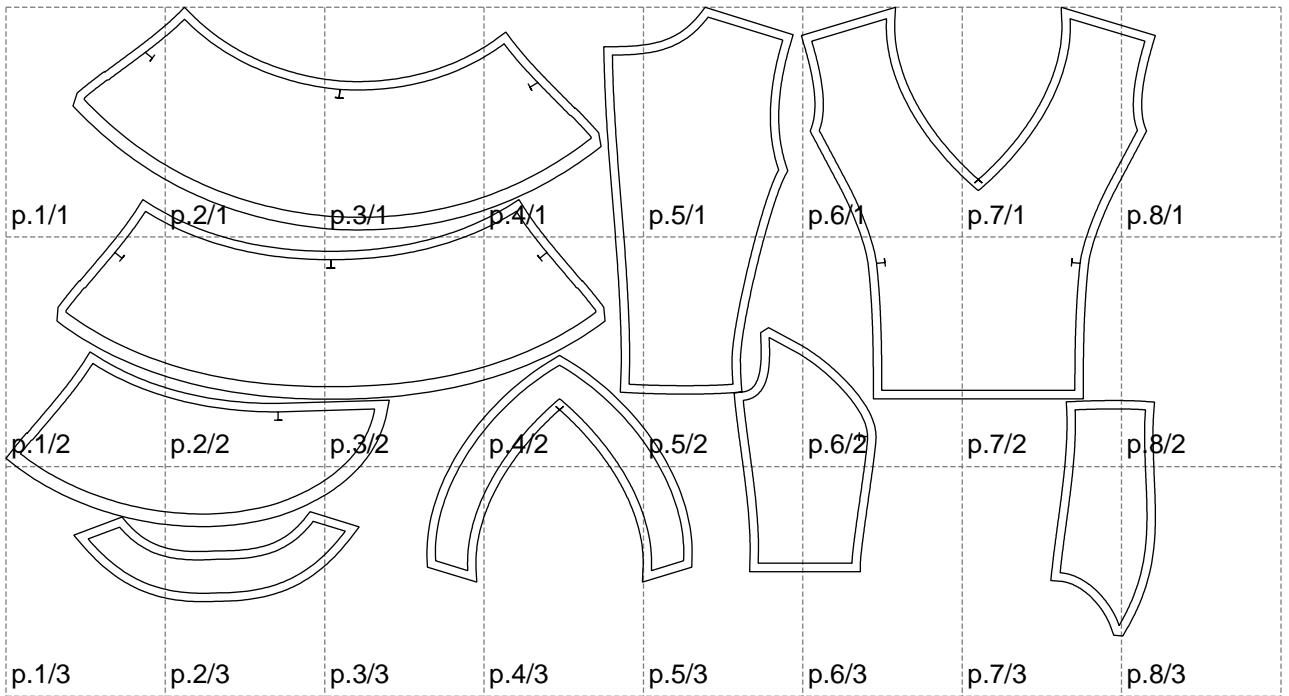

Not for print

Paper size: A4, size:1368.92 x748.54 mm

# Example

size:1499.00 x811.70 mm

Maneken =1 ver.0

rz\_1=170

rz\_16=100

rz\_17=85.4

rz\_18=80.2

rz\_19=108

rz\_20=105.4

---

. . . . .  
. . . . .  
. . . . .