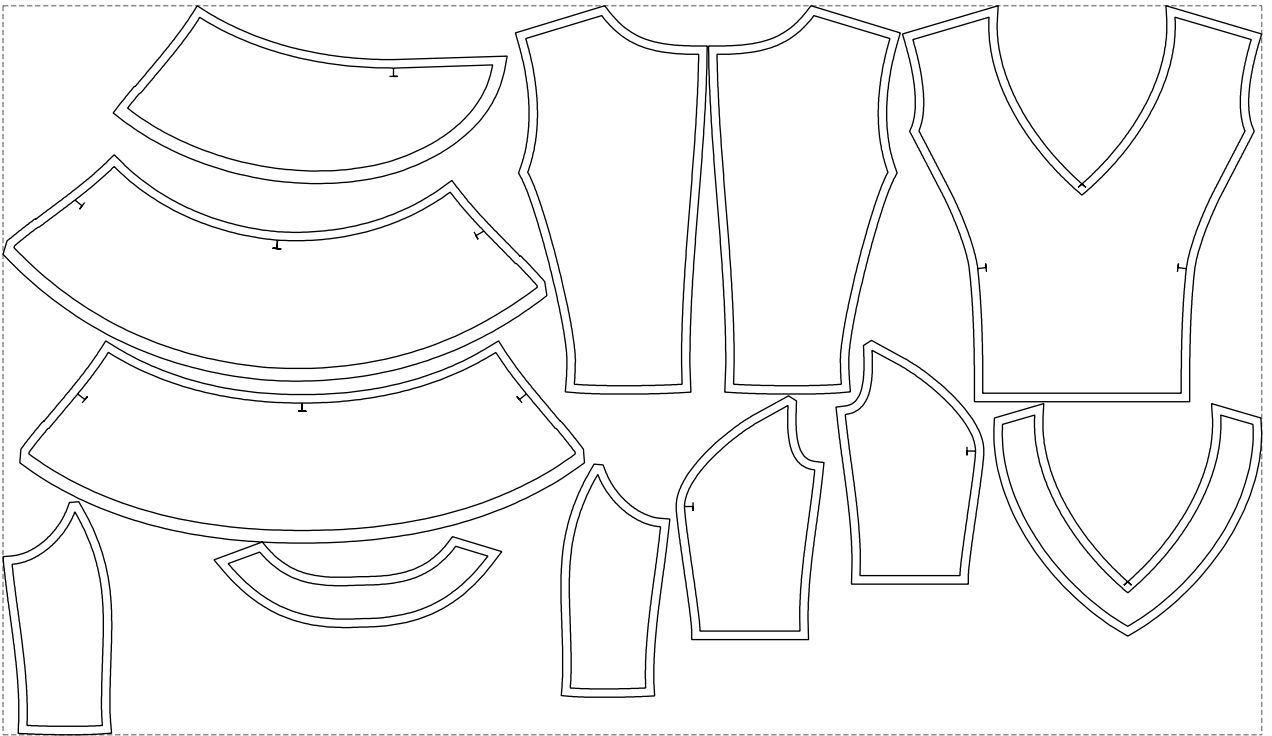

Not for print

Paper size: A4, size:1388.90 x751.94 mm

# Example

size:1499.00 x868.36 mm

Maneken =1 ver.0

rz\_1=170

rz\_16=104

rz\_17=88.9

rz\_18=84.4

rz\_19=112