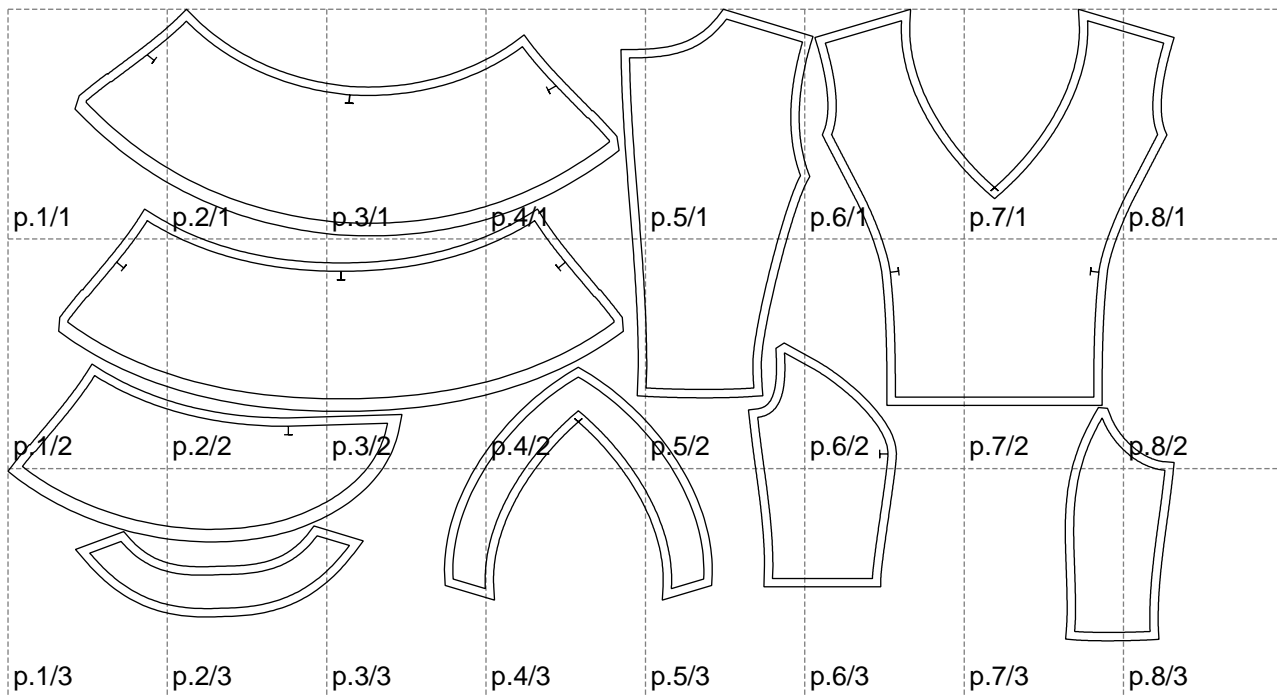

Not for print

Paper size: A4, size:1388.90 x751.94 mm

# Example

size:1499.00 x868.36 mm

Maneken =1 ver.0

rz\_1=170

rz\_16=104

rz\_17=88.9

rz\_18=84.4

rz\_19=112

rz\_20=109.3

---

. . . . .  
. . . . .  
. . . . .