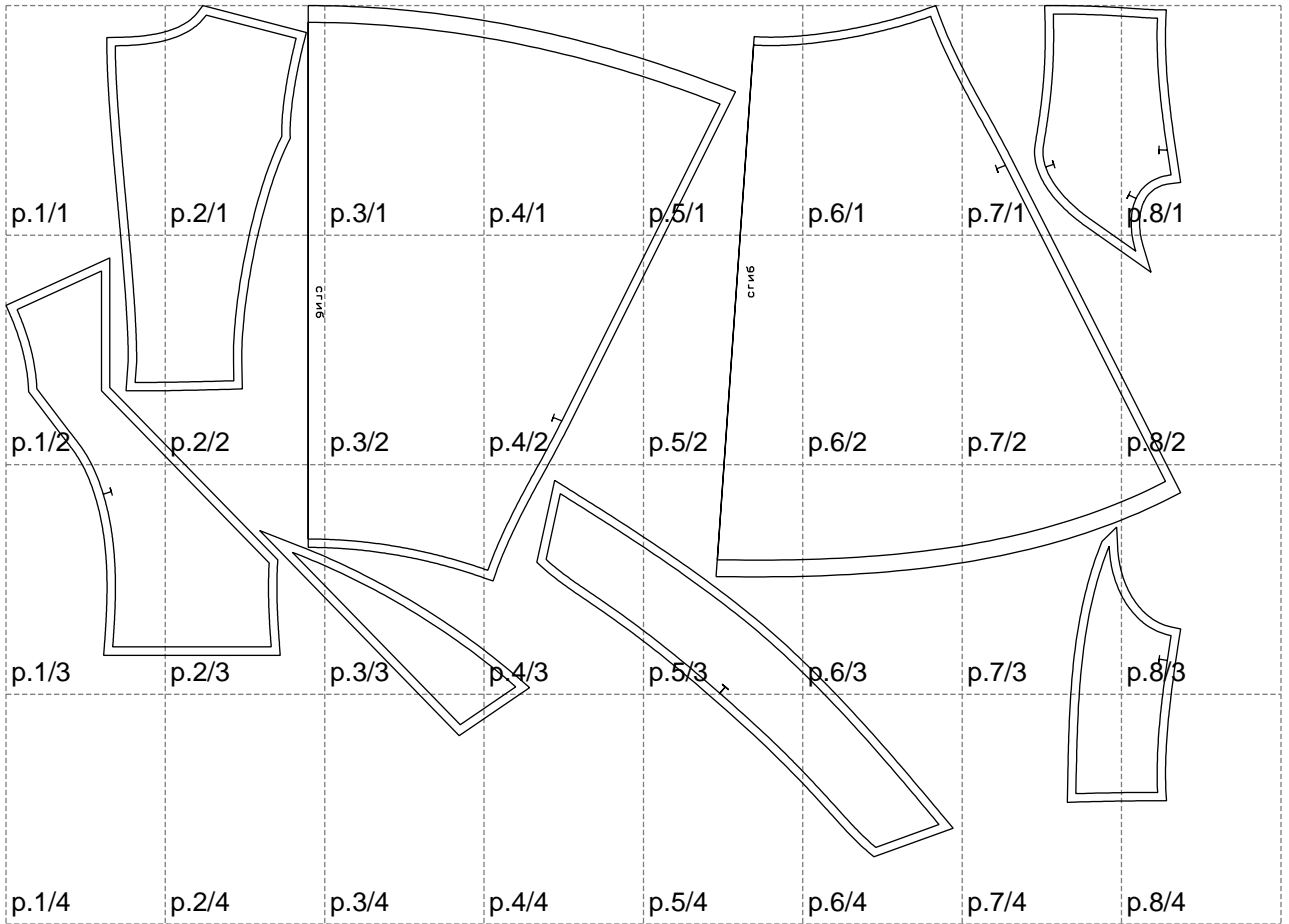

Not for print

Paper size: A4, size:1399.00 x1013.73 mm

# Example

size:1499.00 x1434.25 mm

Maneken =1 ver.0

rz\_1=170

rz\_16=92

rz\_17=78.8

rz\_18=71.8

rz\_19=100

rz\_20=98.1

---

. . . . .  
. . . . .  
. . . . .